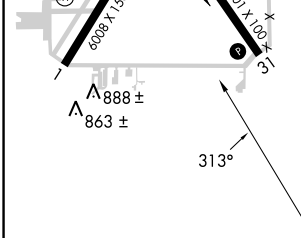

VORTAC PRB 114.3 Chan 90	APP CRS 313°	Rwy Idg TDZE Apt Elev	N/A N/A 839

VOR-B

PASO ROBLES MUNI (PRB)

▽ ▲ DME required.	MISSED APPROACH: Climbing right turn to 4700 in PRB VORTAC holding pattern, continue climb-in hold to 4700.

ASOS 120.125	OAKLAND CENTER 128.7 307.0	UNICOM 123.0 (CTAF) 0

REIL Rwy 19 MIRL Rwy 13-31 1 HIRL Rwy 1-19 0	4700 PRB	EXUPY PRB 12.5	One Minute Holding Pattern
CATEGORY	A	B	C D
C CIRCLING	1560-1 721 (800-1)		1560-2 721 (800-2) 1720-3 881 (900-3)

VOR-B

SW-3, 13 JUN 2024 to 11 JUL 2024

SW-3, 13 JUN 2024 to 11 JUL 2024