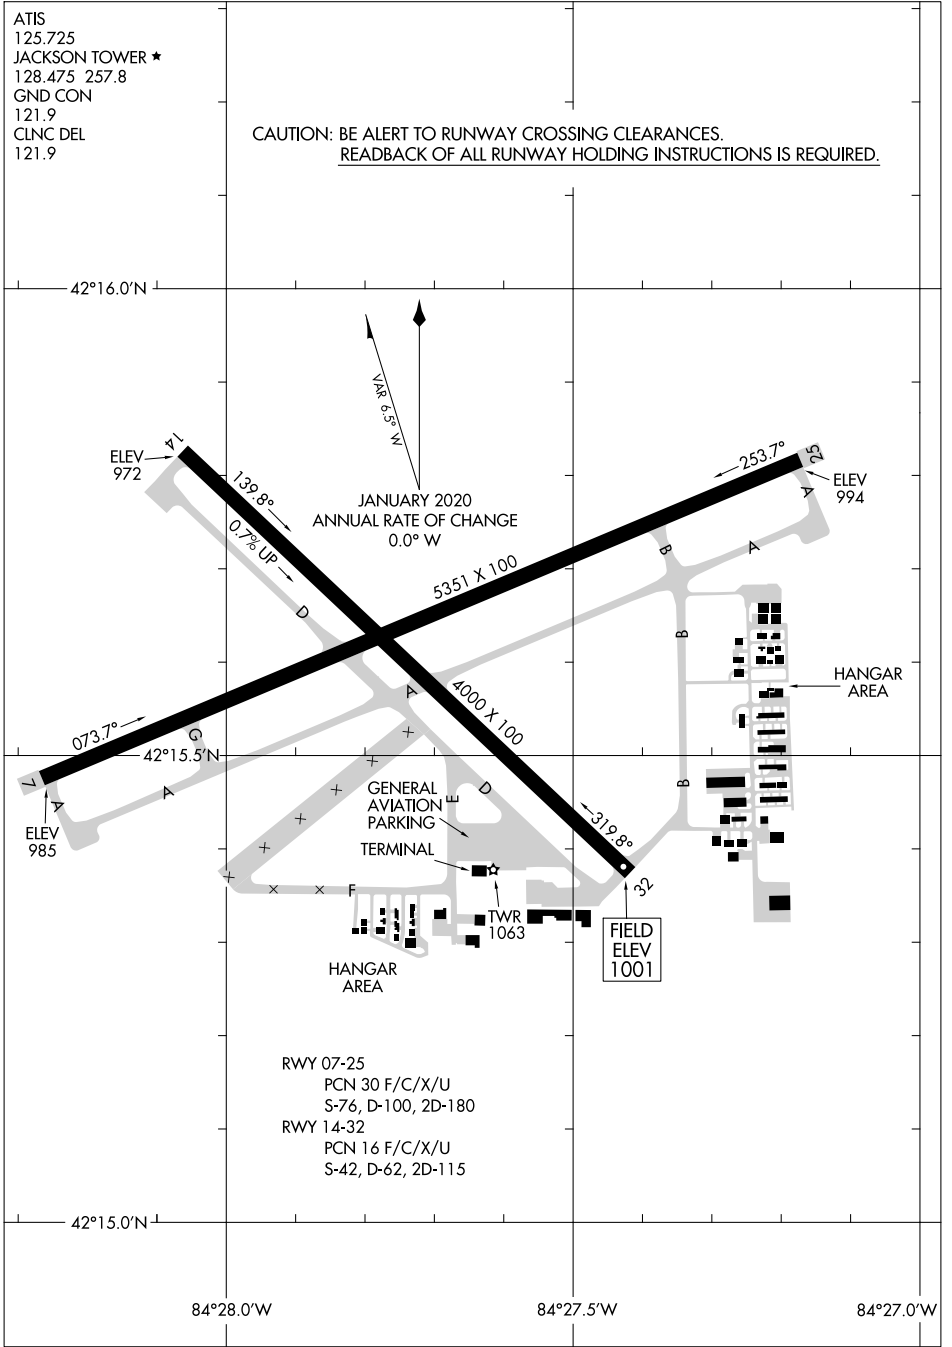

23222

# AIRPORT DIAGRAM

JACKSON COUNTY/REYNOLDS FLD (JXN)

AL-861 (FAA)

JACKSON, MICHIGAN

ATIS  
 125.725  
 JACKSON TOWER ★  
 128.475 257.8  
 GND CON  
 121.9  
 CLNC DEL  
 121.9

CAUTION: BE ALERT TO RUNWAY CROSSING CLEARANCES.  
READBACK OF ALL RUNWAY HOLDING INSTRUCTIONS IS REQUIRED.

EC-1, 13 JUN 2024 to 11 JUL 2024

EC-1, 13 JUN 2024 to 11 JUL 2024

RWY 07-25  
 PCN 30 F/C/X/U  
 S-76, D-100, 2D-180  
 RWY 14-32  
 PCN 16 F/C/X/U  
 S-42, D-62, 2D-115

# AIRPORT DIAGRAM

23222

JACKSON, MICHIGAN

JACKSON COUNTY/REYNOLDS FLD (JXN)