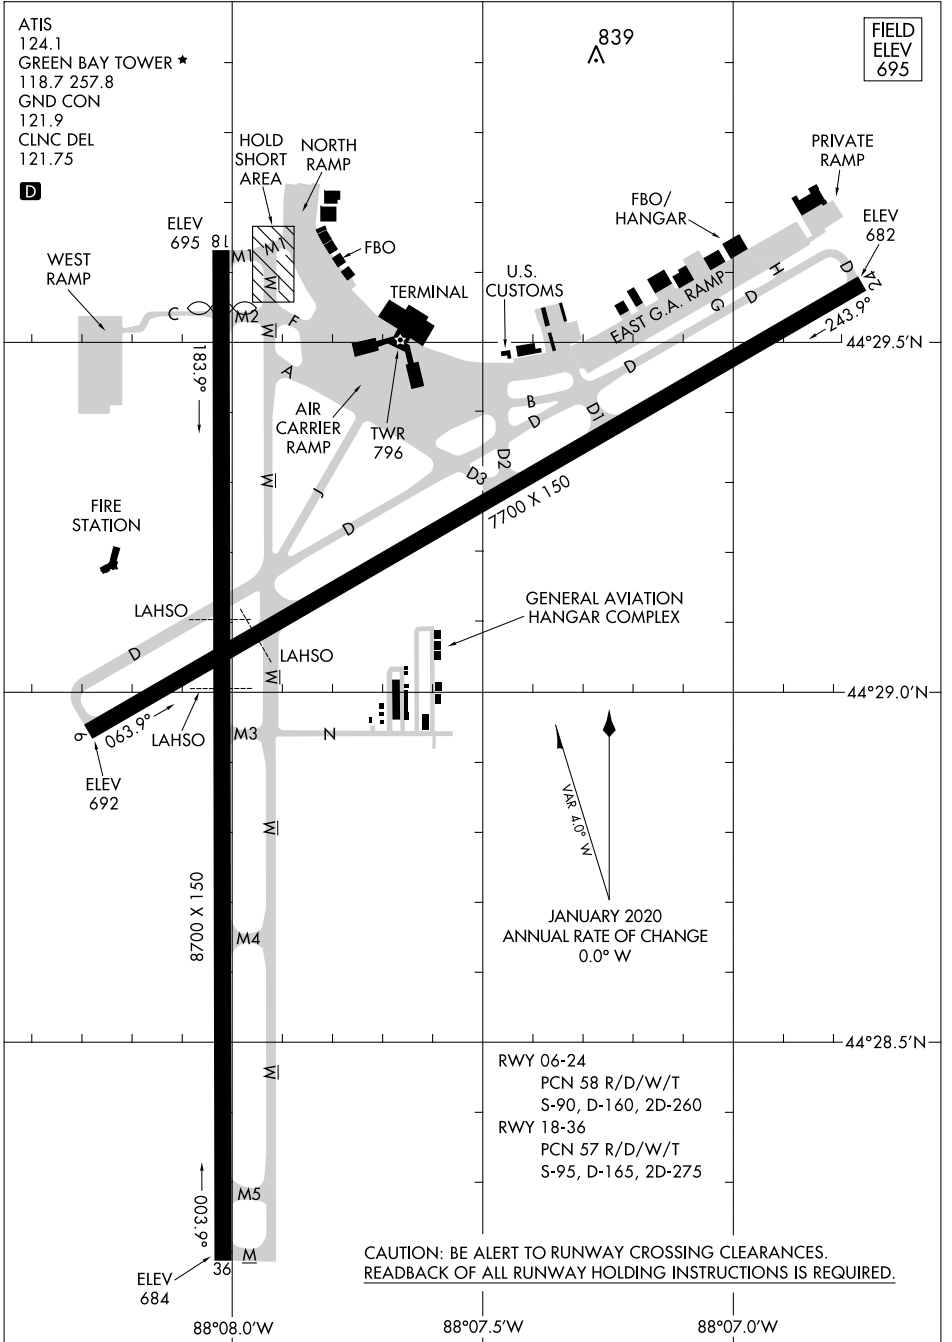

AIRPORT DIAGRAM

GREEN BAY/AUSTIN STRAUBEL INTL (G.R.B)

AL-873 (FAA)

GREEN BAY, WISCONSIN

EC-3, 13 JUN 2024 to 11 JUL 2024

EC-3, 13 JUN 2024 to 11 JUL 2024

AIRPORT DIAGRAM

GREEN BAY, WISCONSIN