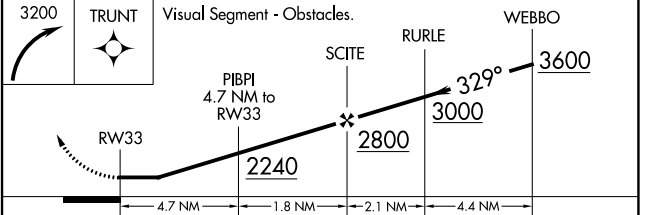

APP CRS	Rwy Idg	4000
329°	TDZE	692
	Apt Elev	692

RNAV (GPS) RWY 33

CHAUTAUGUA COUNTY/DUNKIRK (DKK)

RNP APCH.

⚠ Circling Cat D NA southeast of Rwy 6 and southwest of Rwy 33.
 Rwy 33 helicopter visibility reduction below 1 SM NA.
❄ -22°C
 Straight-In Rwy 33 NA at night, Circling Rwy 6, 24, 33 NA at night.

MISSED APPROACH: Climbing right turn to 3200 direct TRUNT and hold.

ASOS 119.275	BUFFALO APP CON 126.5 317.6	UNICOM 123.075 (CTAF) 0
------------------------	---------------------------------------	--

CATEGORY	A	B	C	D
LNAV MDA	1860-1¼ 1168 (1200-1¼)	1860-1½ 1168 (1200-1½)	1860-3	1168 (1200-3)
C CIRCLING	1860-1¼ 1168 (1200-1¼)	1860-1½ 1168 (1200-1½)	1860-3	2140-3 1448 (1500-3)