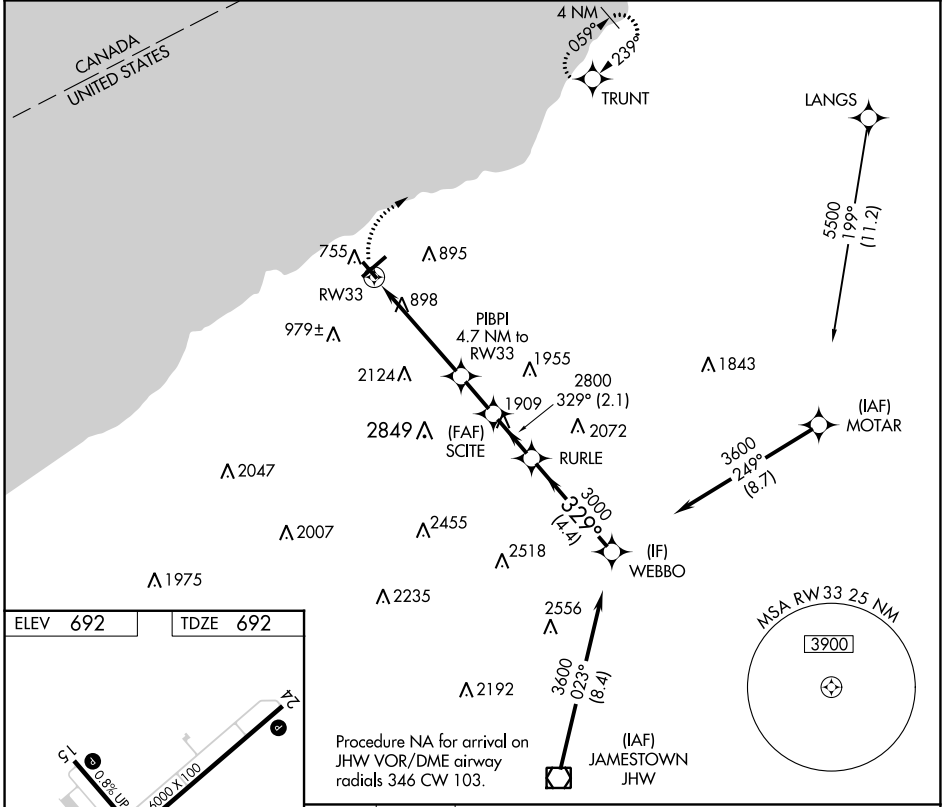

APP CRS	Rwy Idg	4000
329°	TDZE	692
	Apt Elev	692

RNAV (GPS) RWY 33

CHAUTAUGUA COUNTY/DUNKIRK (DKK)

RNP APCH.

⚠ Circling Cat D NA southeast of Rwy 6 and southwest of Rwy 33.
 Rwy 33 helicopter visibility reduction below 1 SM NA.
❄ -22°C
 Straight-In Rwy 33 NA at night, Circling Rwy 6, 24, 33 NA at night.

MISSED APPROACH: Climbing right turn to 3200 direct TRUNT and hold.

ASOS 119.275	BUFFALO APP CON 126.5 317.6	UNICOM 123.075 (CTAF) 0
------------------------	---------------------------------------	--

CATEGORY	A	B	C	D
LNAV MDA	1860-1¼ 1168 (1200-1¼)	1860-1½ 1168 (1200-1½)	1860-3	1168 (1200-3)
C CIRCLING	1860-1¼ 1168 (1200-1¼)	1860-1½ 1168 (1200-1½)	1860-3	2140-3 1448 (1500-3)

NE-2, 13 JUN 2024 to 11 JUL 2024

NE-2, 13 JUN 2024 to 11 JUL 2024