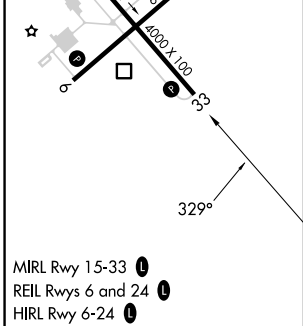

APP CRS	Rwy Idg	4000
329°	TDZE	692
	Apt Elev	692

RNAV (GPS) RWY 33

CHAUTAUGUA COUNTY/DUNKIRK (DKK)

RNP APCH.

⚠ Circling Cat D NA southeast of Rwy 6 and southwest of Rwy 33.
 Rwy 33 helicopter visibility reduction below 1 SM NA.
❄ -22°C
 Straight-In Rwy 33 NA at night, Circling Rwy 6, 24, 33 NA at night.

MISSED APPROACH: Climbing right turn to 3200 direct TRUNT and hold.

ASOS 119.275	BUFFALO APP CON 126.5 317.6	UNICOM 123.075 (CTAF) 0
------------------------	---------------------------------------	--

CATEGORY	A	B	C	D
LNAV MDA	1860-1¼ 1168 (1200-1¼)	1860-1½ 1168 (1200-1½)	1860-3	1168 (1200-3)
C CIRCLING	1860-1¼ 1168 (1200-1¼)	1860-1½ 1168 (1200-1½)	1860-3	2140-3 1448 (1500-3)