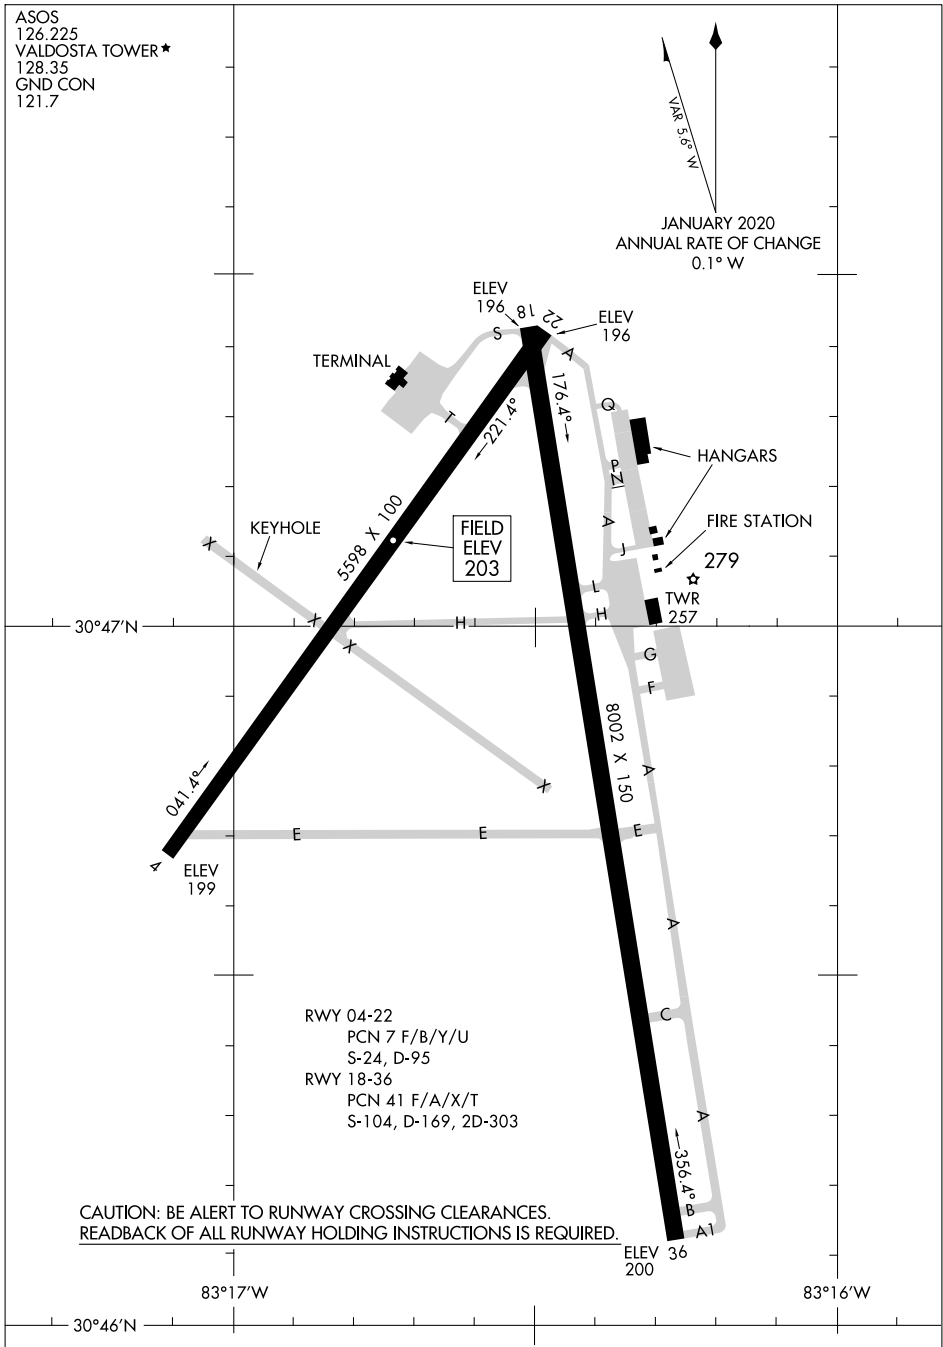

24081

AIRPORT DIAGRAM

AL-892 (FAA)

VALDOSTA RGNL (VLD)

VALDOSTA, GEORGIA

ASOS
 126.225
 VALDOSTA TOWER *
 128.35
 GND CON
 121.7

JANUARY 2020
 ANNUAL RATE OF CHANGE
 0.1° W

SE-4, 13 JUN 2024 to 11 JUL 2024

SE-4, 13 JUN 2024 to 11 JUL 2024

CAUTION: BE ALERT TO RUNWAY CROSSING CLEARANCES.
 READBACK OF ALL RUNWAY HOLDING INSTRUCTIONS IS REQUIRED.

AIRPORT DIAGRAM

24081

VALDOSTA, GEORGIA
VALDOSTA RGNL (VLD)