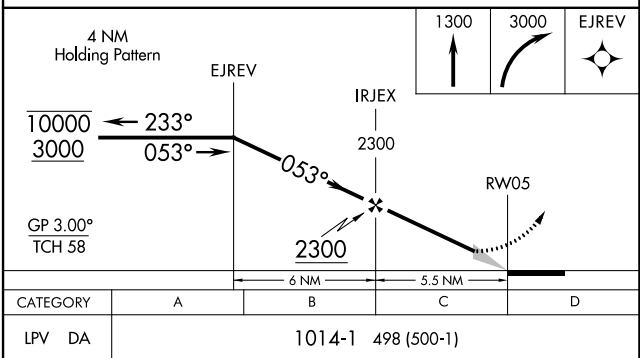

WAAS CH <b>86343</b> <b>W05A</b>	APP CRS <b>053°</b>	Rwy Idg TDZE Apt Elev	<b>6595</b> <b>516</b> <b>540</b>
--	------------------------	-----------------------------	---

# RNAV (GPS) RWY 5

MEML FLD (HOT)

RNP APCH.		MALSR	MISSED APPROACH: Climb to 1300 then climbing right turn 3000 direct EJREV and hold.
NA For inop ALS, increase all Cats visibility to 1 2/3 SM.			

ASOS <b>119.925</b>	MEMPHIS CENTER <b>128.475 377.15</b>	UNICOM <b>123.0</b> (CTAF)
------------------------	---	-------------------------------