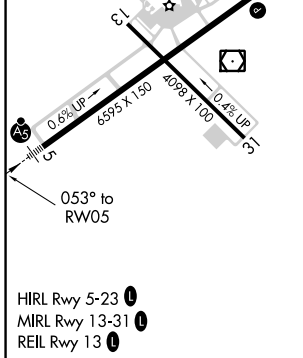

WAAS CH <b>86343</b> <b>W05A</b>	APP CRS <b>053°</b>	Rwy Idg TDZE Apt Elev	<b>6595</b> <b>516</b> <b>540</b>
--	------------------------	-----------------------------	---

# RNAV (GPS) RWY 5

MEML FLD (HOT)

RNP APCH.		MALSR	MISSED APPROACH: Climb to 1300 then climbing right turn 3000 direct EJREV and hold.
NA For inop ALS, increase all Cats visibility to 1 2/3 SM.			

ASOS <b>119.925</b>	MEMPHIS CENTER <b>128.475 377.15</b>	UNICOM <b>123.0</b> (CTAF)
------------------------	---	-------------------------------