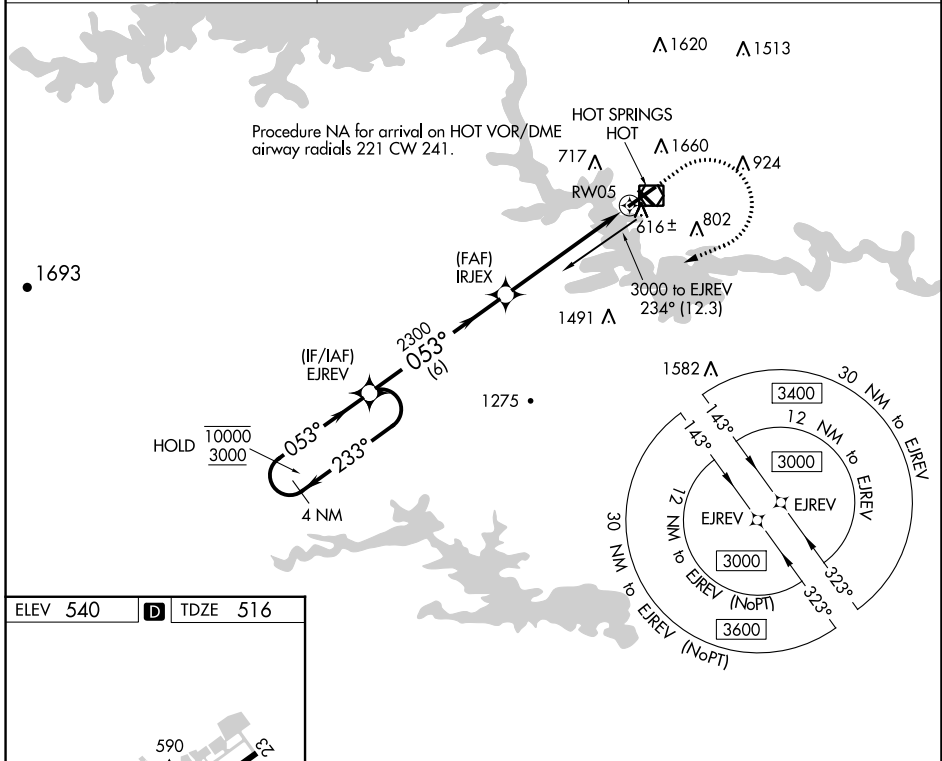

WAAS CH <b>86343</b> <b>W05A</b>	APP CRS <b>053°</b>	Rwy Idg TDZE Apt Elev	<b>6595</b> <b>516</b> <b>540</b>
--	------------------------	-----------------------------	---

# RNAV (GPS) RWY 5

MEML FLD (HOT)

RNP APCH.		MALSR	MISSED APPROACH: Climb to 1300 then climbing right turn 3000 direct EJREV and hold.
NA For inop ALS, increase all Cats visibility to 1 2/3 SM.			

ASOS <b>119.925</b>	MEMPHIS CENTER <b>128.475 377.15</b>	UNICOM <b>123.0</b> (CTAF)
------------------------	---	-------------------------------

SC-1, 13 JUN 2024 to 11 JUL 2024

SC-1, 13 JUN 2024 to 11 JUL 2024