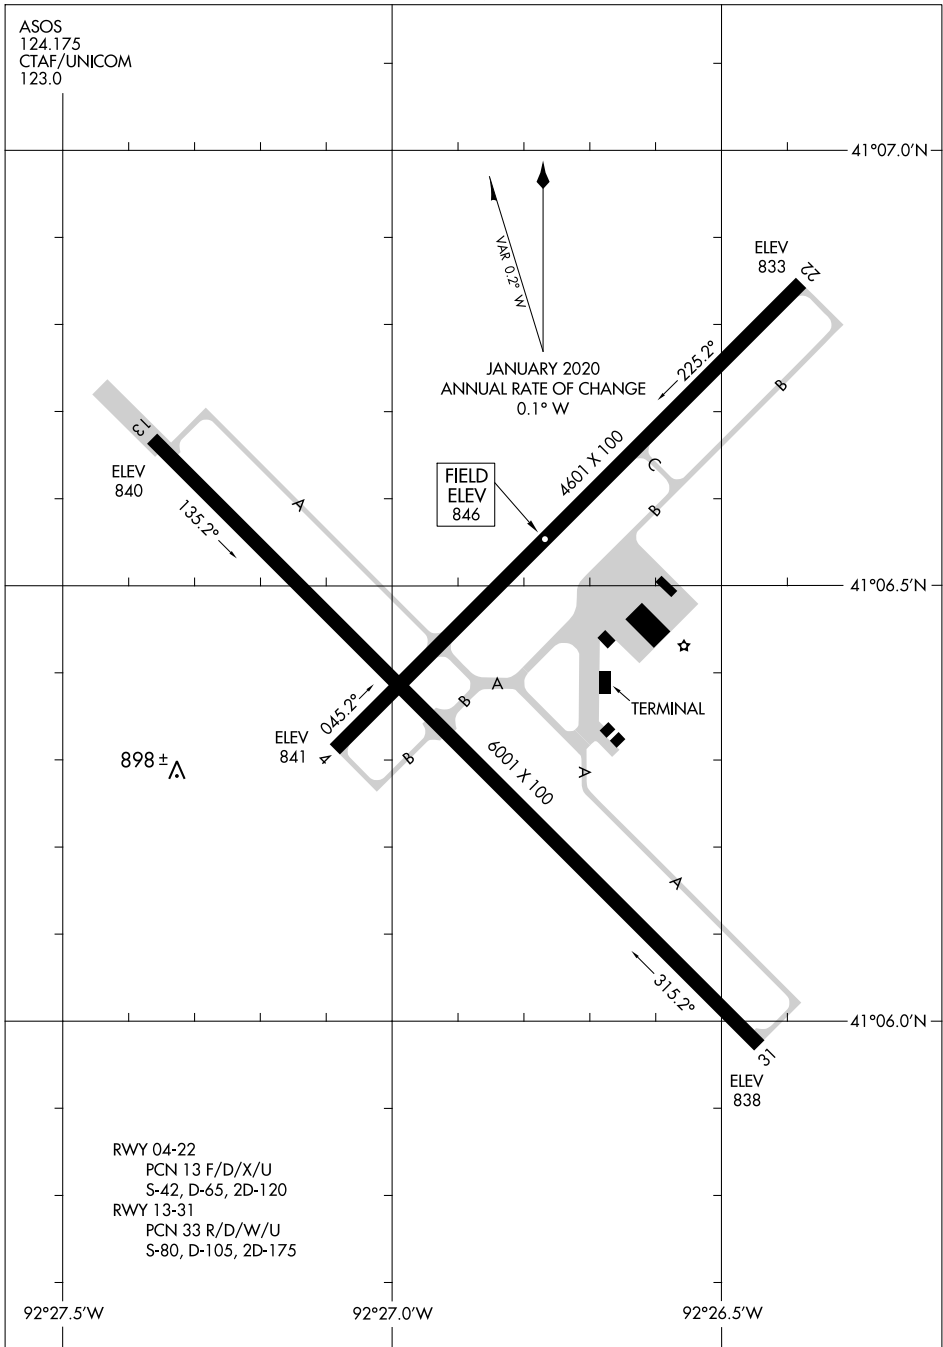

# AIRPORT DIAGRAM

AL-915 (FAA)

OTTUMWA RGNL (OTM)  
OTTUMWA, IOWA

ASOS  
124.175  
CTAF/UNICOM  
123.0

NC-3, 13 JUN 2024 to 11 JUL 2024

NC-3, 13 JUN 2024 to 11 JUL 2024

RWY 04-22  
PCN 13 F/D/X/U  
S-42, D-65, 2D-120  
RWY 13-31  
PCN 33 R/D/W/U  
S-80, D-105, 2D-175