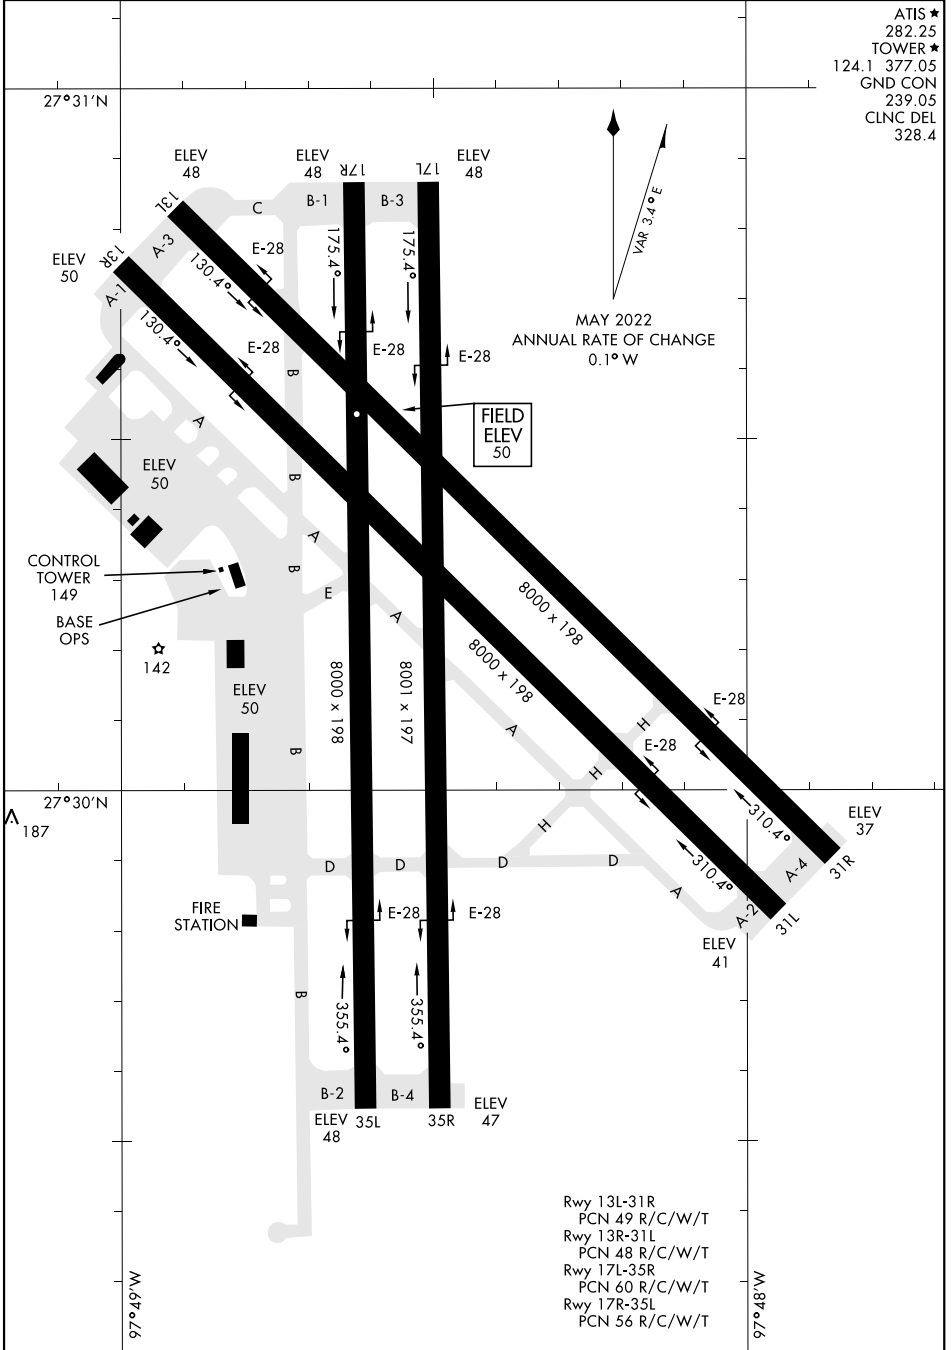

# AIRPORT DIAGRAM

AL-918 [USN]

KINGSVILLE NAS (KNQI)

KINGSVILLE, TEXAS

ATIS ★ 282.25  
 TOWER ★ 124.1  
 377.05  
 GND CON 239.05  
 CLNC DEL 328.4

SC-3, 13 JUN 2024 to 11 JUL 2024

SC-3, 13 JUN 2024 to 11 JUL 2024

# AIRPORT DIAGRAM

KINGSVILLE, TEXAS

KINGSVILLE NAS (KNQI)