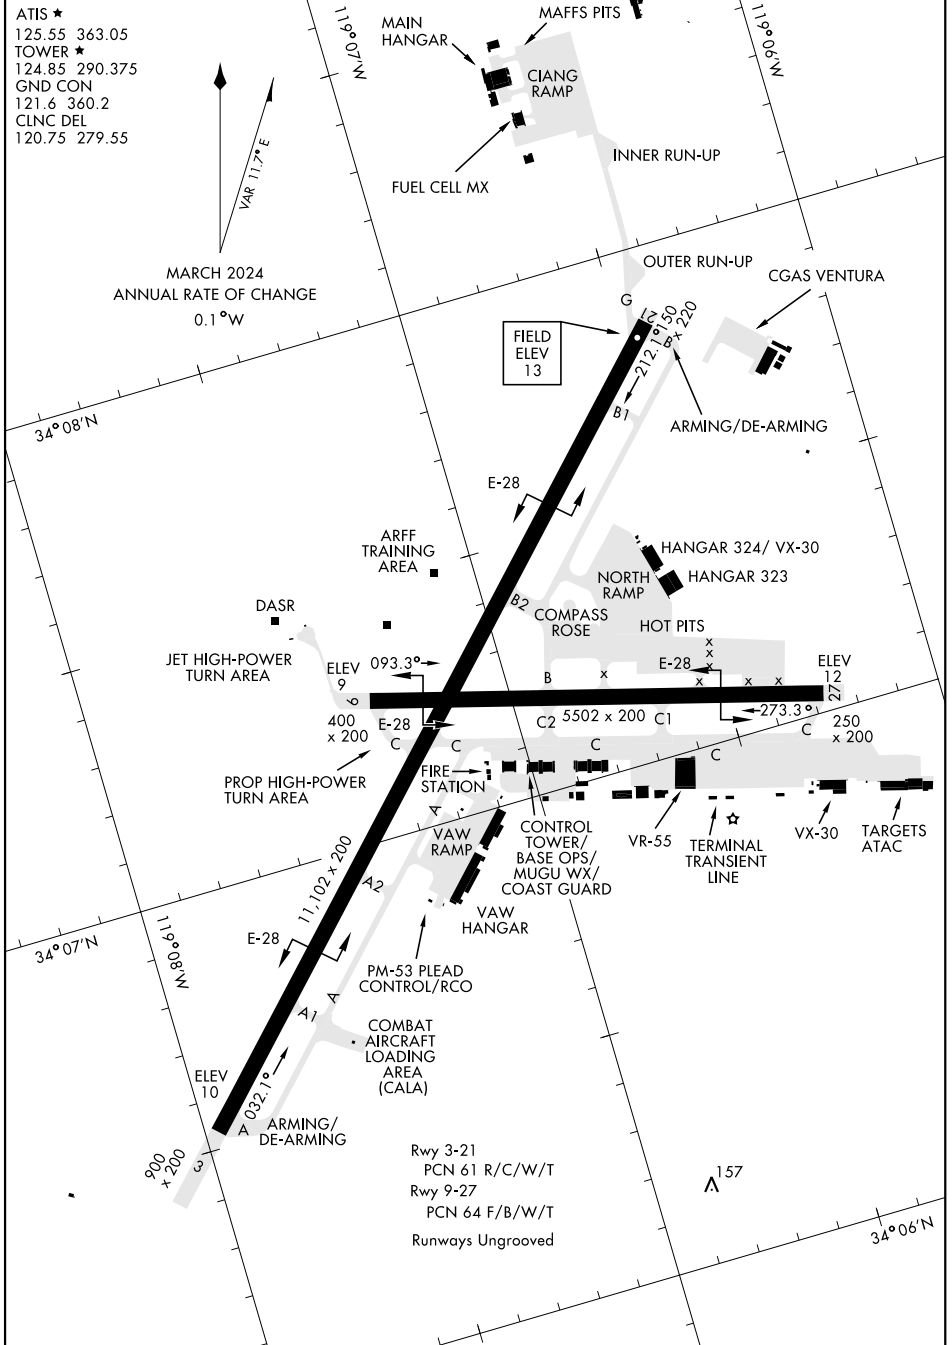

AIRPORT DIAGRAM

POINT MUGU NAS (NAVAL BASE VENTURA CO) (KNTD)
(MIL) OXNARD, CALIFORNIA

ATIS ★
 125.55 363.05
 TOWER ★
 124.85 290.375
 GND CON
 121.6 360.2
 CLNC DEL
 120.75 279.55

MARCH 2024
 ANNUAL RATE OF CHANGE
 0.1°W

SW-3, 13 JUN 2024 to 11 JUL 2024

SW-3, 13 JUN 2024 to 11 JUL 2024

AIRPORT DIAGRAM

OXNARD, CALIFORNIA
POINT MUGU NAS (NAVAL BASE VENTURA CO) (KNTD)