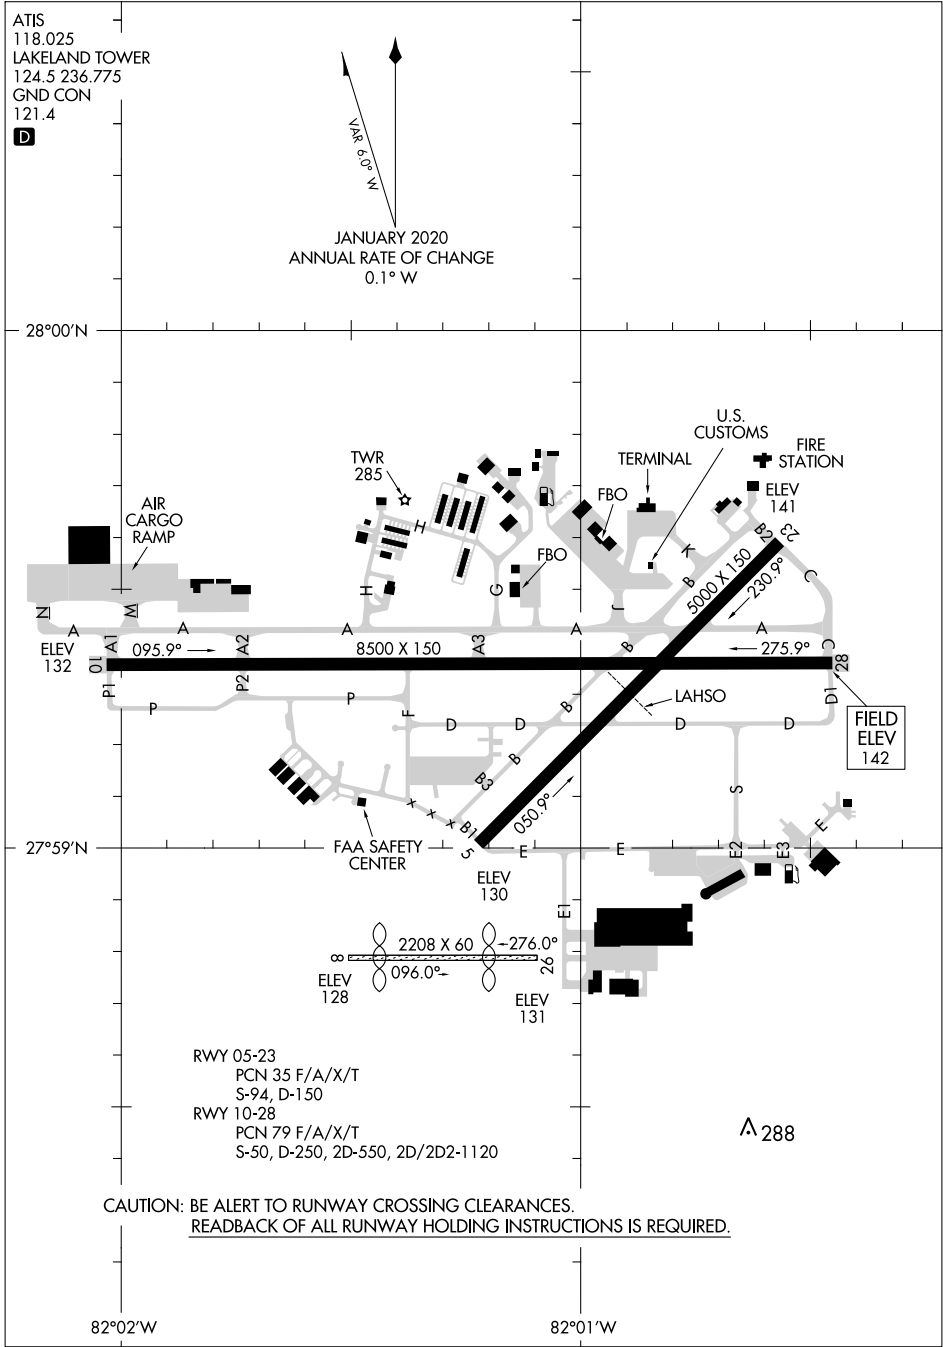

23278

AIRPORT DIAGRAM

AL-939 (FAA)

LAKELAND LINDER INTL (LAL)
LAKELAND, FLORIDA

SE-3, 13 JUN 2024 to 11 JUL 2024

SE-3, 13 JUN 2024 to 11 JUL 2024

AIRPORT DIAGRAM

23278