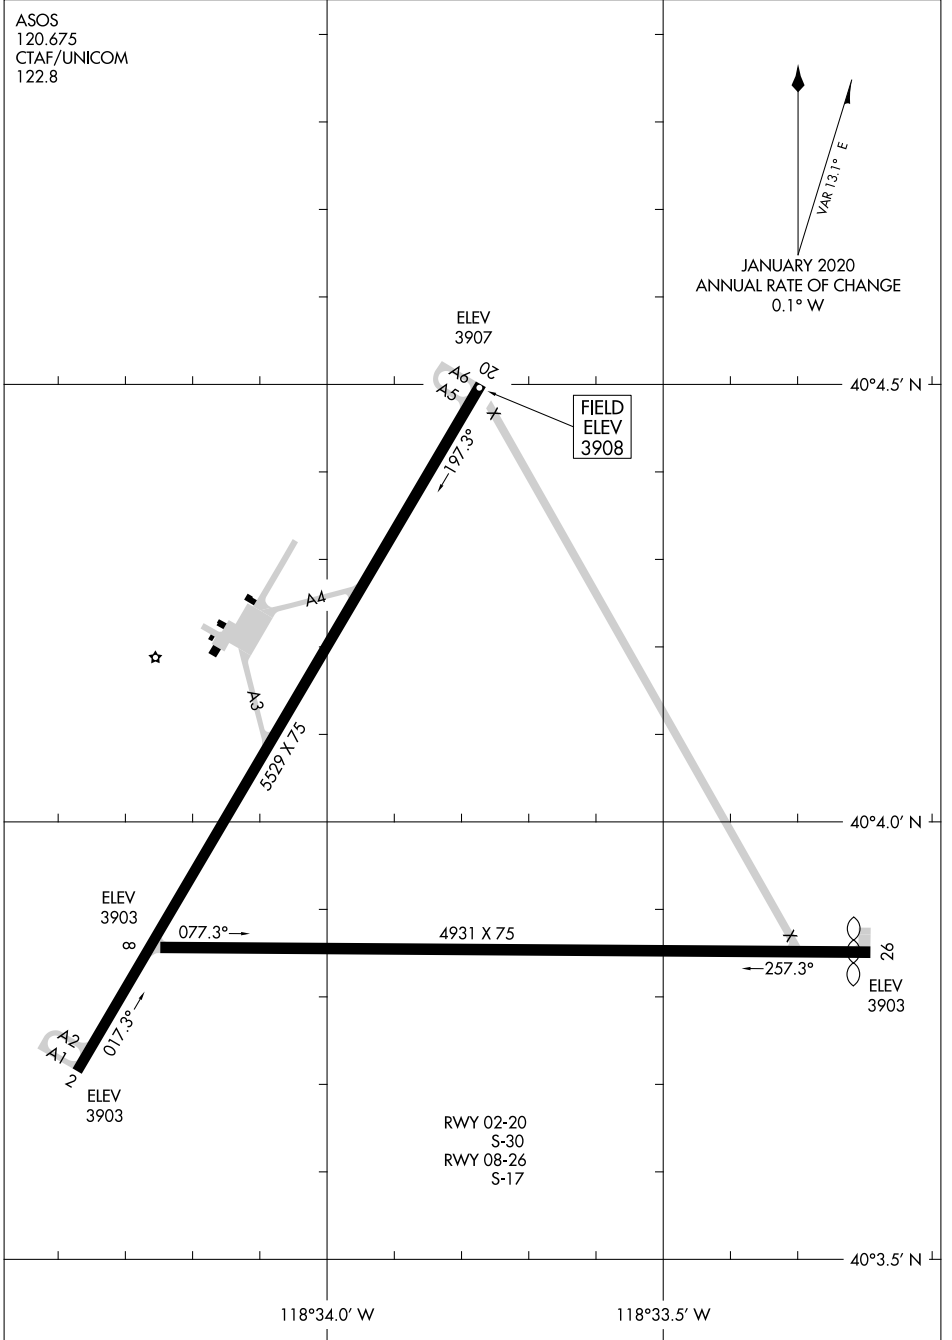

23110

AIRPORT DIAGRAM

AL-941 (FAA)

DERBY FLD (LOL)
LOVELOCK, NEVADA

ASOS
120.675
CTAF/UNICOM
122.8

SW-4, 13 JUN 2024 to 11 JUL 2024

SW-4, 13 JUN 2024 to 11 JUL 2024

AIRPORT DIAGRAM

23110

LOVELOCK, NEVADA
DERBY FLD (LOL)