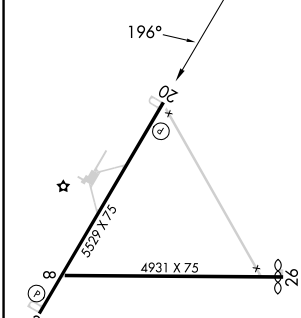

WAAS CH 78240 W20A	APP CRS 196°	Rwy Idg TDZE 3908 Apt Elev 3908
--	------------------------	---

RNAV (GPS) RWY 20

DERBY FLD (LOL)

<p>For uncompensated Baro-VNAV systems, LNAV/VNAV NA below -19°C (-2°F) or above 52°C (127°F). Circling NA northwest of Rwy 2-20. DME/DME RNP-0.3 NA.</p>	<p>MISSED APPROACH: Climb to 10000 direct HOTIC and on track 243° to WADDS and hold.</p>	
	<p>ASOS 120.675</p>	<p>OAKLAND CENTER 128.8 285.5</p>

ELEV 3908	TDZE 3908
-----------	-----------

CATEGORY	A	B	C	D
LPV DA	4158-1		250 (300-1)	
LNAV/VNAV DA	4249-1½		341 (400-1½)	
LNAV MDA	4360-1	452 (500-1)	4360-1¾	452 (500-1¾)
CIRCLING	4360-1	452 (500-1)	4540-1¾ 632 (700-1¾)	4680-2½ 772 (800-2½)