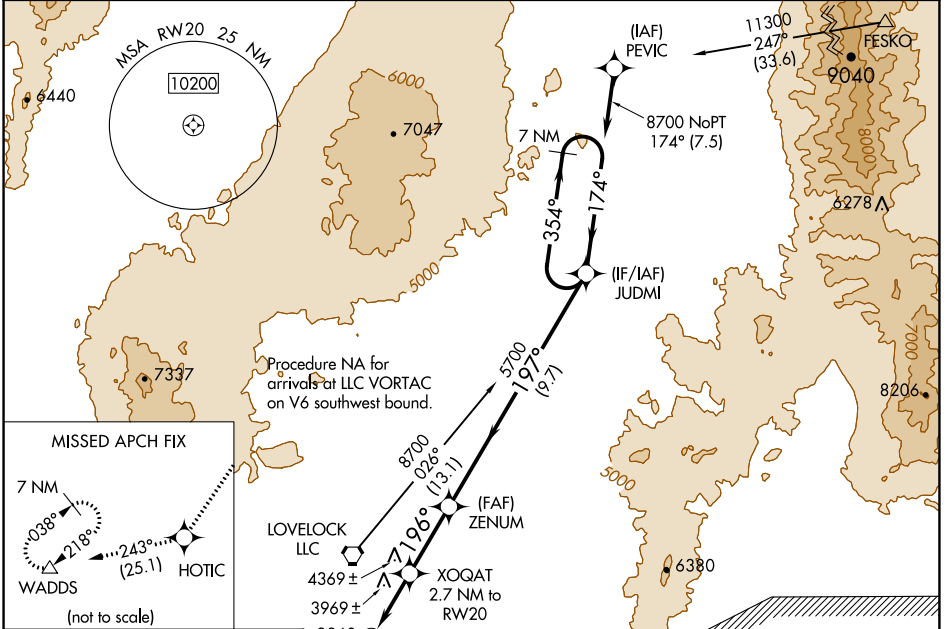

WAAS CH 78240 W20A	APP CRS 196°	Rwy Idg TDZE 3908 Apt Elev 3908
--	------------------------	---

RNAV (GPS) RWY 20

DERBY FLD (LOL)

<p>For uncompensated Baro-VNAV systems, LNAV/VNAV NA below -19°C (-2°F) or above 52°C (127°F). Circling NA northwest of Rwy 2-20. DME/DME RNP-0.3 NA.</p>	<p>MISSED APPROACH: Climb to 10000 direct HOTIC and on track 243° to WADDS and hold.</p>	
	<p>ASOS 120.675</p>	<p>OAKLAND CENTER 128.8 285.5</p>

ELEV 3908	TDZE 3908
-----------	-----------

CATEGORY	A	B	C	D
LPV DA	4158-1		250 (300-1)	
LNAV/VNAV DA	4249-1½		341 (400-1½)	
LNAV MDA	4360-1	452 (500-1)	4360-1¾	452 (500-1¾)
CIRCLING	4360-1	452 (500-1)	4540-1¾ 632 (700-1¾)	4680-2½ 772 (800-2½)

SW-4, 13 JUN 2024 to 11 JUL 2024

SW-4, 13 JUN 2024 to 11 JUL 2024