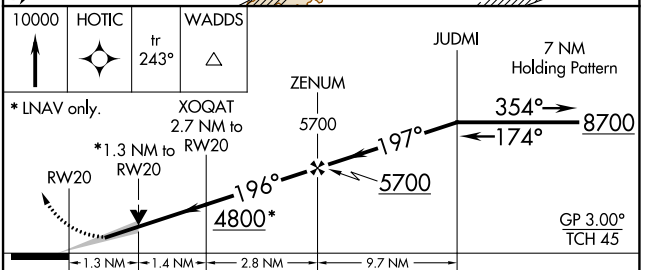

WAAS CH 78240 W20A	APP CRS 196°	Rwy Idg TDZE 3908 Apt Elev 3908
--	------------------------	---

RNAV (GPS) RWY 20

DERBY FLD (LOL)

<p>For uncompensated Baro-VNAV systems, LNAV/VNAV NA below -19°C (-2°F) or above 52°C (127°F). Circling NA northwest of Rwy 2-20. DME/DME RNP-0.3 NA.</p>	<p>MISSED APPROACH: Climb to 10000 direct HOTIC and on track 243° to WADDS and hold.</p>	
	<p>ASOS 120.675</p>	<p>OAKLAND CENTER 128.8 285.5</p>

ELEV 3908	TDZE 3908
-----------	-----------

CATEGORY	A	B	C	D
LPV DA	4158-1		250 (300-1)	
LNAV/VNAV DA	4249-1½		341 (400-1½)	
LNAV MDA	4360-1	452 (500-1)	4360-1¾	452 (500-1¾)
CIRCLING	4360-1	452 (500-1)	4540-1¾ 632 (700-1¾)	4680-2½ 772 (800-2½)

SW-4, 13 JUN 2024 to 11 JUL 2024

SW-4, 13 JUN 2024 to 11 JUL 2024