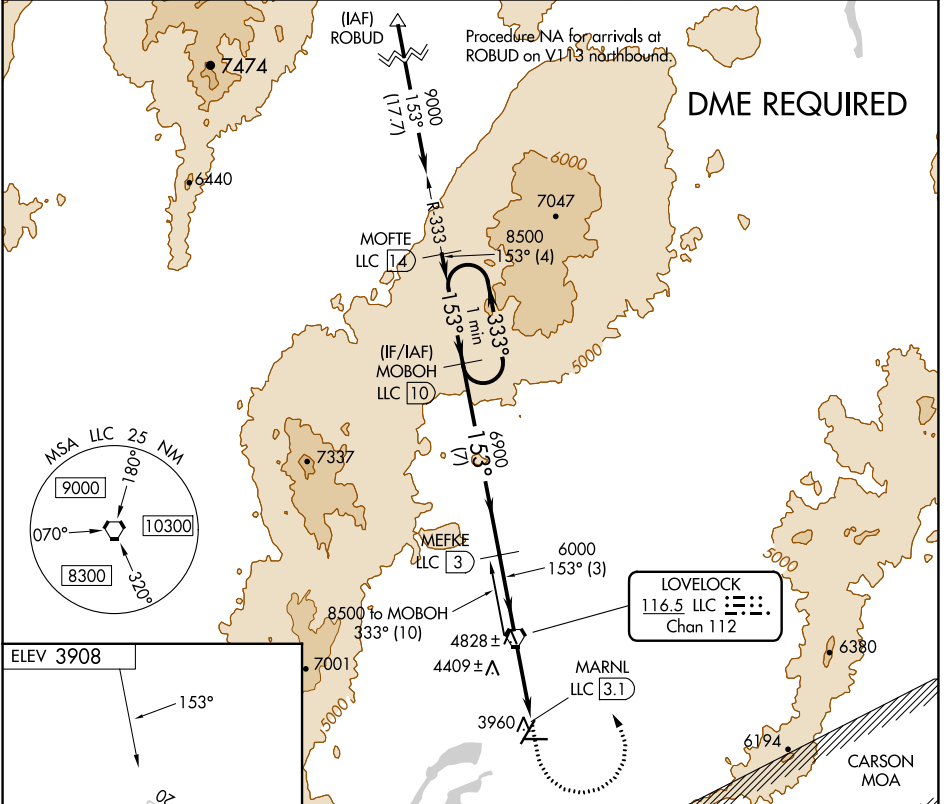

VORTAC LLC <b>116.5</b> Chan <b>112</b>	APP CRS <b>153°</b>	Rwy Idg TDZE Apt Elev <b>3908</b>	<b>N/A</b> <b>N/A</b> <b>3908</b>
---	------------------------	--	---

# VOR-A

DERBY FLD (LOL)

**⚠** Circling NA northwest of Rwy 2-20. DME required.

**⚠** MISSED APPROACH: Climb to 5500 then climbing left turn to 9200 direct LLC VORTAC and on LLC VORTAC R-333 to MOBOH/LLC 10 DME and hold, continue climb-in-hold to 9200.

ASOS <b>120.675</b>	OAKLAND CENTER <b>128.8 285.5</b>	UNICOM <b>122.8 (CTAF) 0</b>
------------------------	--------------------------------------	---------------------------------

One Minute Holding Pattern	MOBOH LLC 10	MEFKE LLC 3	LLC VORTAC	MARNL LLC 3.1
8500	333°	153°	6900	6000
7 NM		3 NM		3.1 NM
CATEGORY	A	B	C	D
<b>☑</b> CIRCLING	4800-1¼	892 (900-1¼)	4800-2¾ 892 (900-2¾)	4860-3 952 (1000-3)

SW-4, 13 JUN 2024 to 11 JUL 2024

SW-4, 13 JUN 2024 to 11 JUL 2024