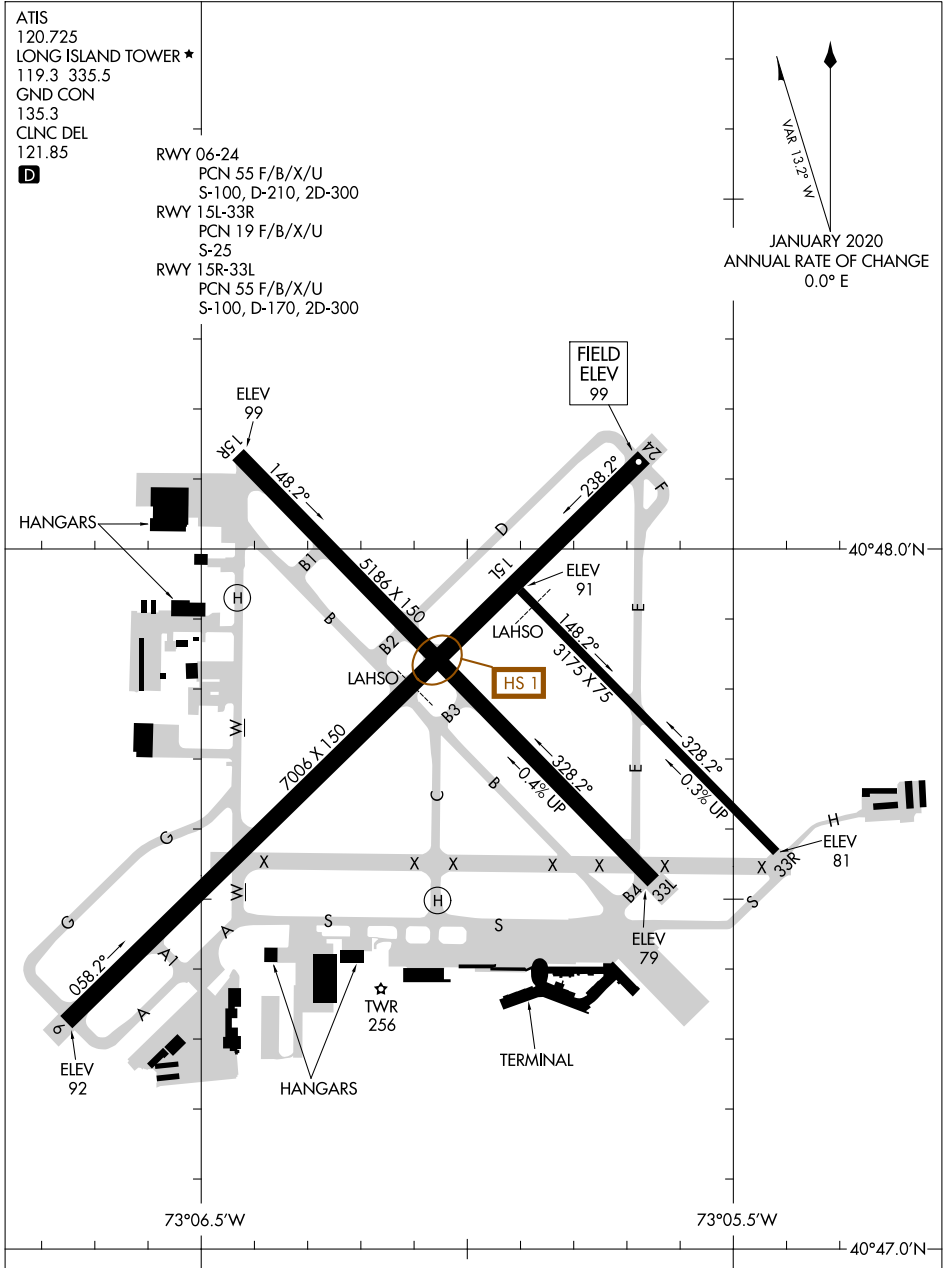

23222

AIRPORT DIAGRAM

AL-948 (FAA)

LONG ISLAND MAC ARTHUR (ISP)
NEW YORK, NEW YORK

ATIS
120.725
LONG ISLAND TOWER ★
119.3 335.5
GND CON
135.3
CLNC DEL
121.85

D

RWY 06-24
PCN 55 F/B/X/U
S-100, D-210, 2D-300
RWY 15L-33R
PCN 19 F/B/X/U
S-25
RWY 15R-33L
PCN 55 F/B/X/U
S-100, D-170, 2D-300

JANUARY 2020
ANNUAL RATE OF CHANGE
0.0° E

NE-2, 13 JUN 2024 to 11 JUL 2024

NE-2, 13 JUN 2024 to 11 JUL 2024

CAUTION: BE ALERT TO RUNWAY CROSSING CLEARANCES.
READBACK OF ALL RUNWAY HOLDING INSTRUCTIONS IS REQUIRED.

AIRPORT DIAGRAM

23222

NEW YORK, NEW YORK
LONG ISLAND MAC ARTHUR (ISP)