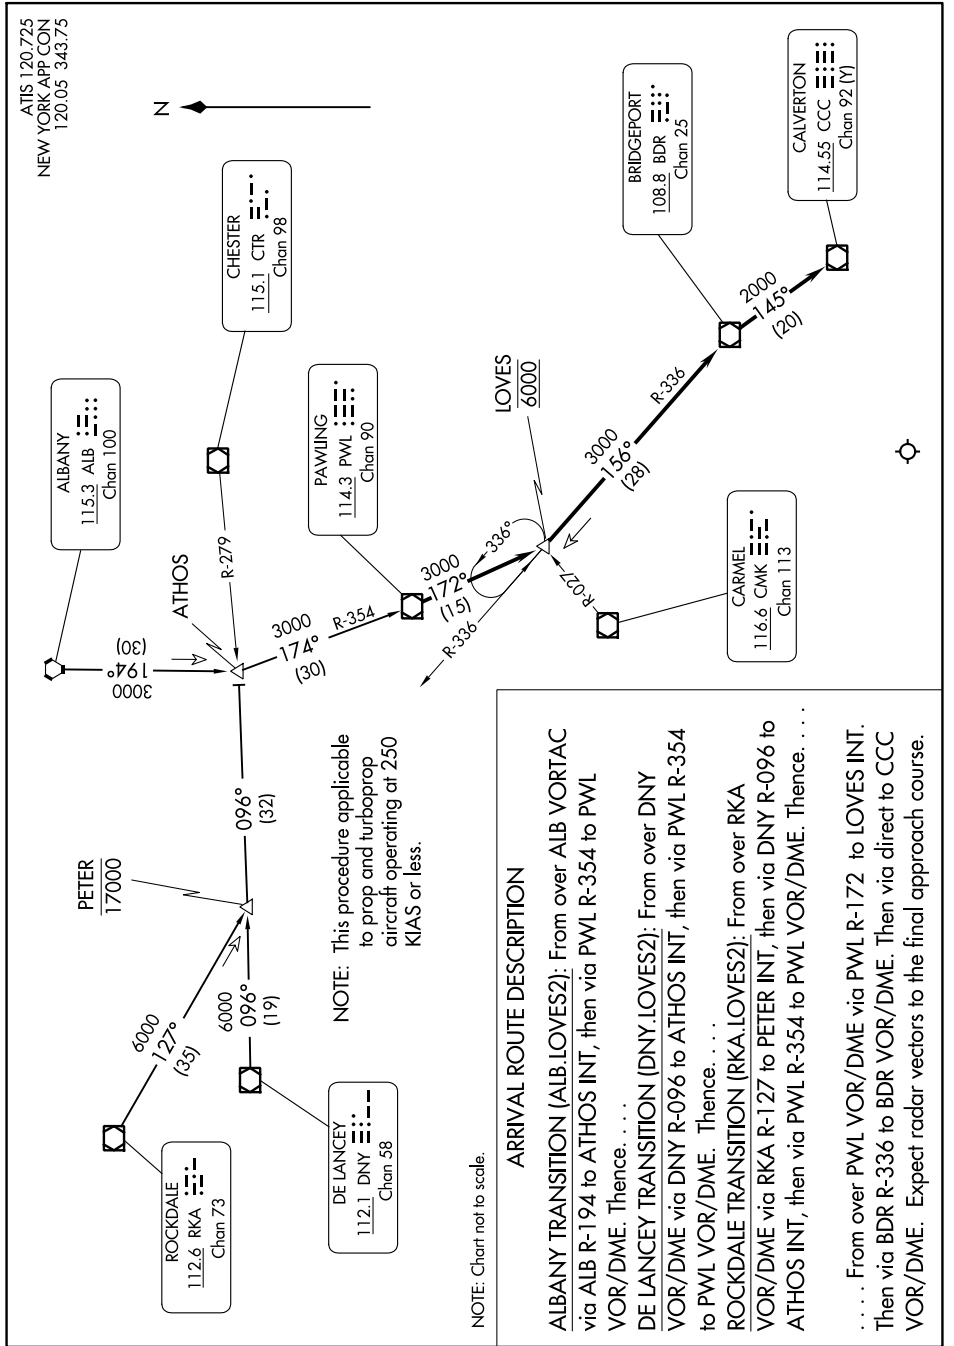

# LOVES TWO ARRIVAL

NE-2, 13 JUN 2024 to 11 JUL 2024