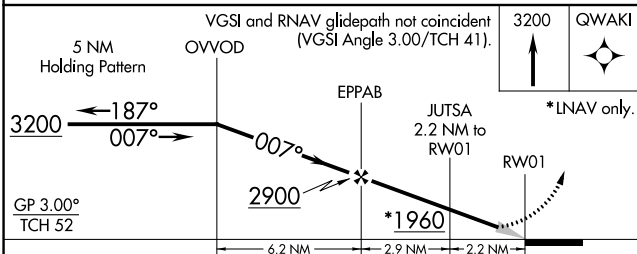

WAAS CH 97704 W01A	APP CRS 007°	Rwy Idg 5005 TDZE 1208 Apt Elev 1208
--	------------------------	---

RNAV (GPS) RWY 1

EMPORIA MUNI (EMP)

RNP APCH-GPS.

▼ For uncompensated Baro-VNAV systems, LNAV/VNAV NA below -17°C or above 54°C. Circling NA to Rwys 6 and 24.

MISSED APPROACH: Climb to 3200 direct QWAKI and hold.

ASOS 126.125	KANSAS CITY CENTER 127.725 270.25	UNICOM 122.8 (CTAF) 1
------------------------	---	---------------------------------

CATEGORY	A	B	C	D
LPV DA	1458-3/4	250 (300-3/4)		NA
LNAV/VNAV DA	1642-1 1/4	434 (500-1 1/4)		NA
LNAV MDA	1800-1	592 (600-1)	1800-1 3/4 592 (600-1 3/4)	NA
CIRCLING	1800-1	592 (600-1)	1880-2 672 (700-2)	NA