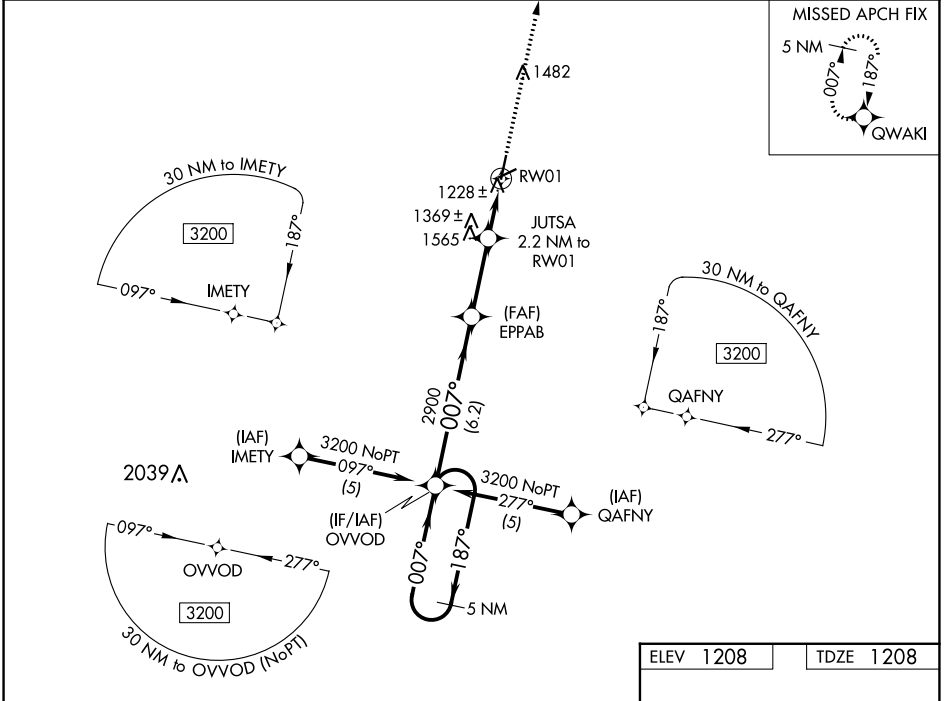

WAAS CH 97704 W01A	APP CRS 007°	Rwy Idg 5005 TDZE 1208 Apt Elev 1208
--	------------------------	---

RNAV (GPS) RWY 1

EMPORIA MUNI (EMP)

RNP APCH-GPS.

▼ For uncompensated Baro-VNAV systems, LNAV/VNAV NA below -17°C or above 54°C. Circling NA to Rwys 6 and 24.

MISSED APPROACH: Climb to 3200 direct QWAKI and hold.

ASOS 126.125	KANSAS CITY CENTER 127.725 270.25	UNICOM 122.8 (CTAF) 1
------------------------	---	---------------------------------

CATEGORY	A	B	C	D
LPV DA	1458-3/4	250 (300-3/4)		NA
LNAV/VNAV DA	1642-1 1/4	434 (500-1 1/4)		NA
LNAV MDA	1800-1	592 (600-1)	1800-1 3/4 592 (600-1 3/4)	NA
CIRCLING	1800-1	592 (600-1)	1880-2 672 (700-2)	NA

NC-2, 13 JUN 2024 to 11 JUL 2024

NC-2, 13 JUN 2024 to 11 JUL 2024