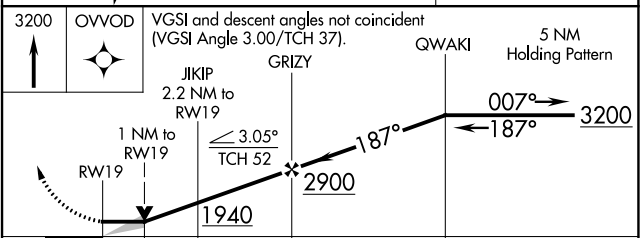

RNAV (GPS) RWY 19

EMPORIA MUNI (EMP)

APP CRS	Rwy Idg	5005
187°	TDZE	1208
	Apt Elev	1208

RNP APCH-GPS.
 Circling NA to Rwy 6 and 24.
 MISSED APPROACH: Climb to 3200 direct OVVOD and hold.

ASOS 126.125	KANSAS CITY CENTER 127.725 270.25	UNICOM 122.8 (CTAF) 0
------------------------	---	---------------------------------

ELEV 1208	TDZE 1208
-----------	-----------

CATEGORY	A	B	C	D
LNAV MDA	1560-1	352 (400-1)		NA
CIRCLING	1660-1	452 (500-1)	1880-2 672 (700-2)	NA

NC-2, 13 JUN 2024 to 11 JUL 2024

NC-2, 13 JUN 2024 to 11 JUL 2024