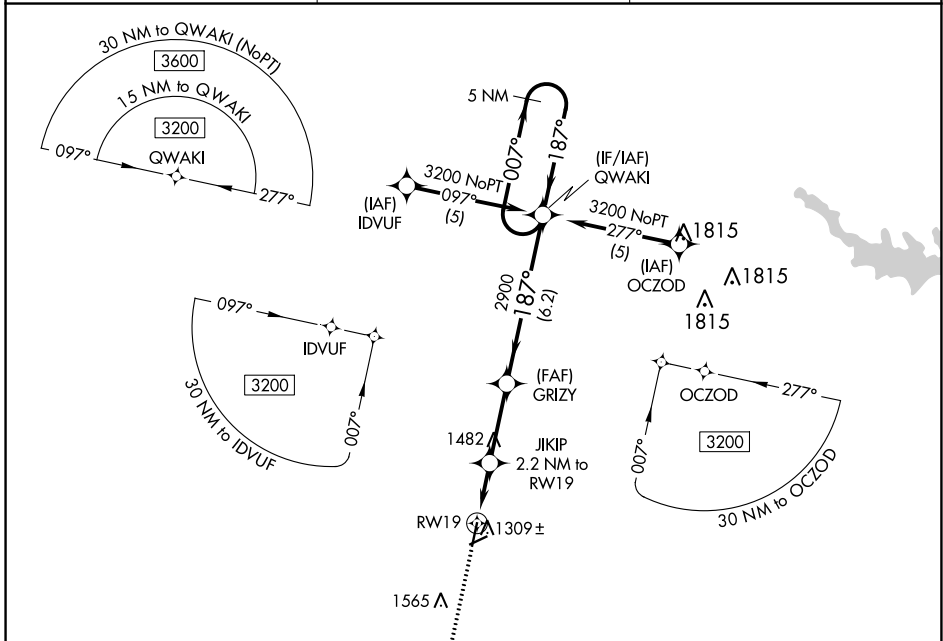

RNAV (GPS) RWY 19

EMPORIA MUNI (EMP)

APP CRS	Rwy Idg	5005
187°	TDZE	1208
	Apt Elev	1208

RNP APCH-GPS.
 Circling NA to Rwy 6 and 24.
 MISSED APPROACH: Climb to 3200 direct OVVOD and hold.

ASOS 126.125	KANSAS CITY CENTER 127.725 270.25	UNICOM 122.8 (CTAF) 0
------------------------	---	---------------------------------

ELEV 1208	TDZE 1208
-----------	-----------

CATEGORY	A	B	C	D
LNAV MDA	1560-1	352 (400-1)		NA
CIRCLING	1660-1	452 (500-1)	1880-2 672 (700-2)	NA

NC-2, 13 JUN 2024 to 11 JUL 2024

NC-2, 13 JUN 2024 to 11 JUL 2024