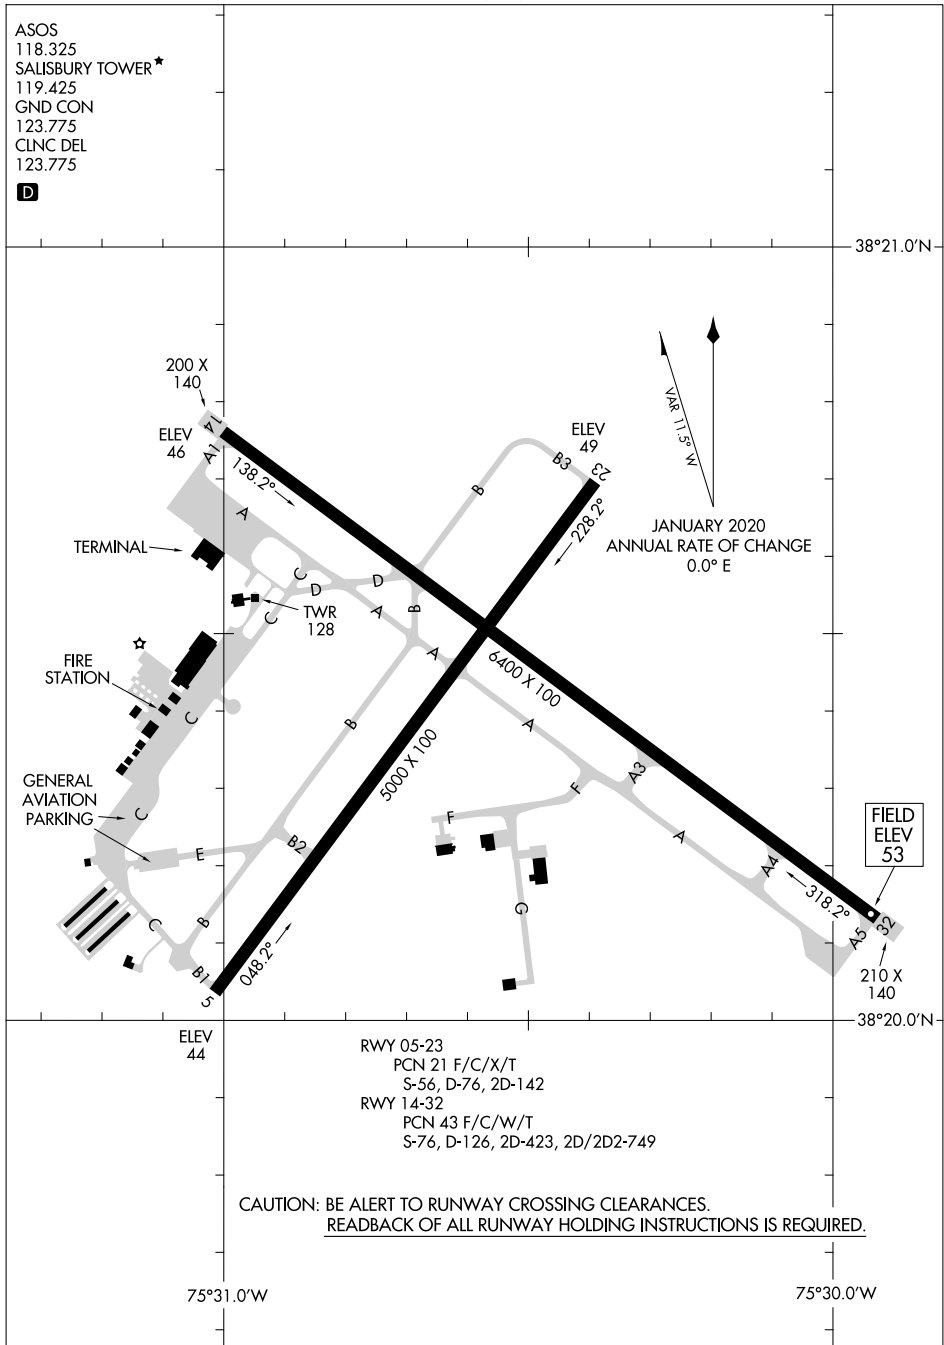

23166

# AIRPORT DIAGRAM

SALISBURY-OCEAN CITY WICOMICO RGNL (SBY)  
AL-977 (FAA)  
SALISBURY, MARYLAND

ASOS  
118.325  
SALISBURY TOWER ★  
119.425  
GND CON  
123.775  
CLNC DEL  
123.775

D

NE-3, 13 JUN 2024 to 11 JUL 2024

NE-3, 13 JUN 2024 to 11 JUL 2024