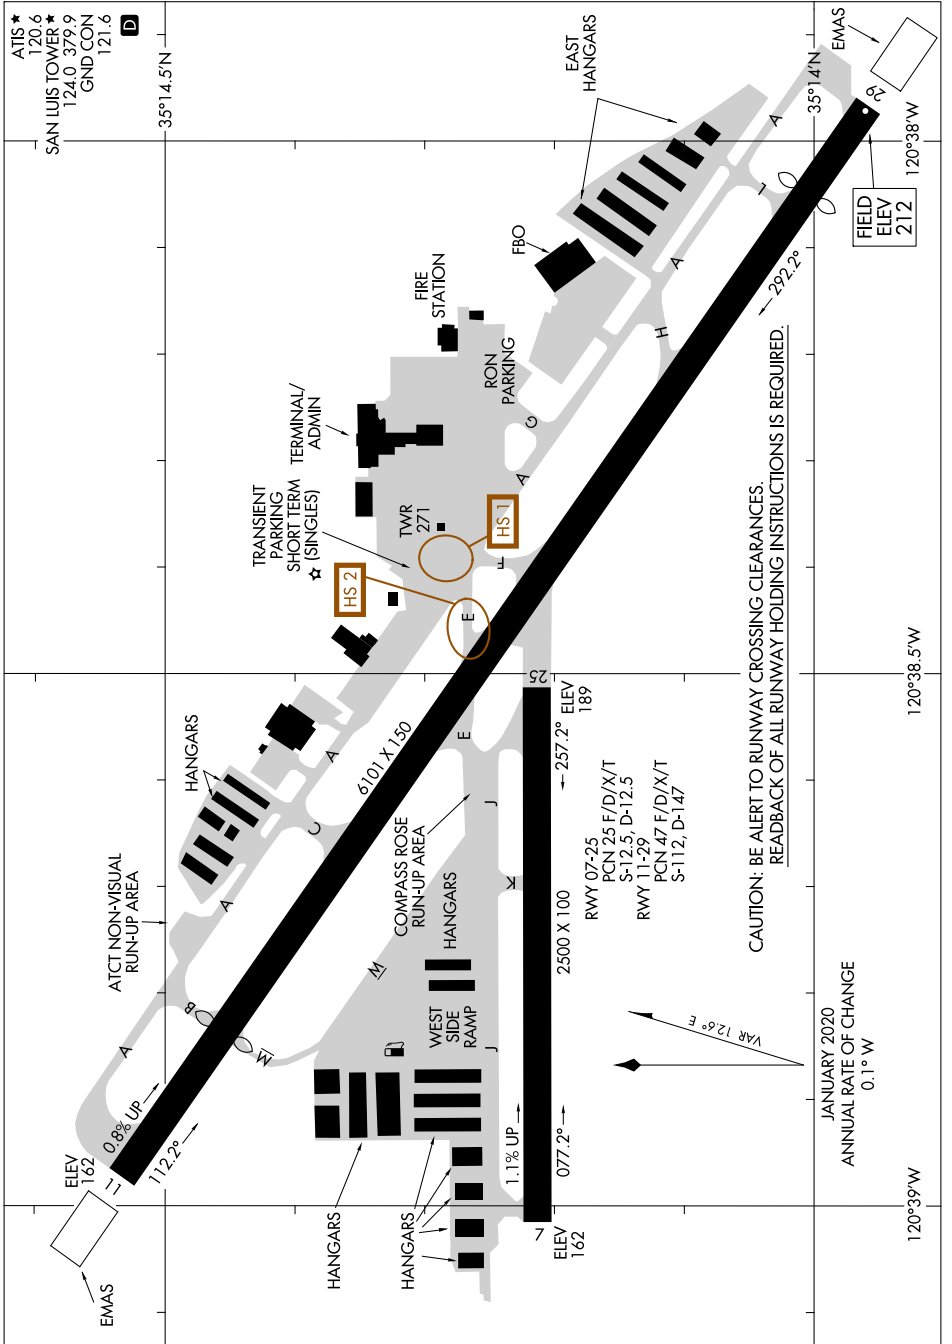

# AIRPORT DIAGRAM

AL-989 (FAA)

SW-3, 13 JUN 2024 to 11 JUL 2024

SW-3, 13 JUN 2024 to 11 JUL 2024

# AIRPORT DIAGRAM