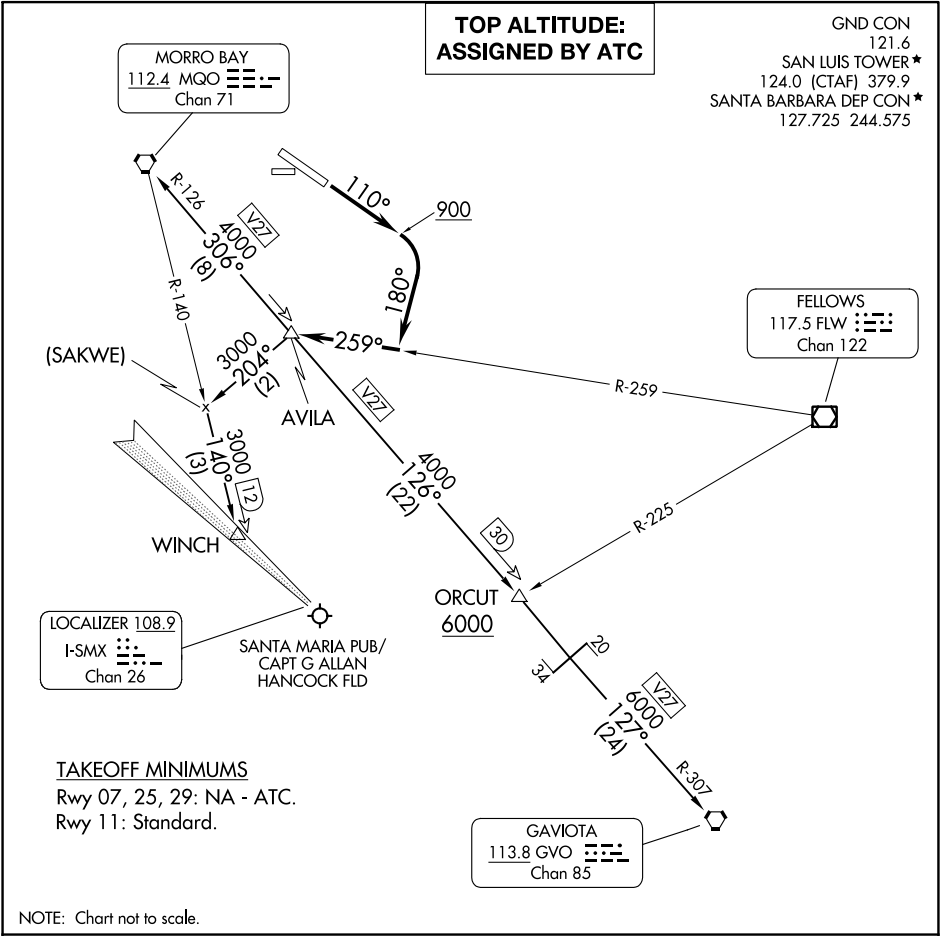

AVILA FOUR DEPARTURE

SW-3, 13 JUN 2024 to 11 JUL 2024

SW-3, 13 JUN 2024 to 11 JUL 2024

DEPARTURE ROUTE DESCRIPTION

TAKEOFF RUNWAY 11: Climb on heading 110° to 900, then climbing right turn heading 180° to intercept the FLW VOR/DME R-259 to AVILA INT, then on assigned transition or assigned route. Maintain ATC assigned altitude.

GAVIOTA TRANSITION (AVILA4.GVO): From over AVILA on MQO R-126 to ORCUT, then on MQO R-126 and GVO R-307 to GVO VORTAC.

MORRO BAY TRANSITION (AVILA4.MQO): From over AVILA on MQO R-126 to MQO VORTAC.

WINCH TRANSITION (AVILA4.WINCH): From over AVILA on heading 204° to SAKWE, then on MQO R-140 to WINCH.