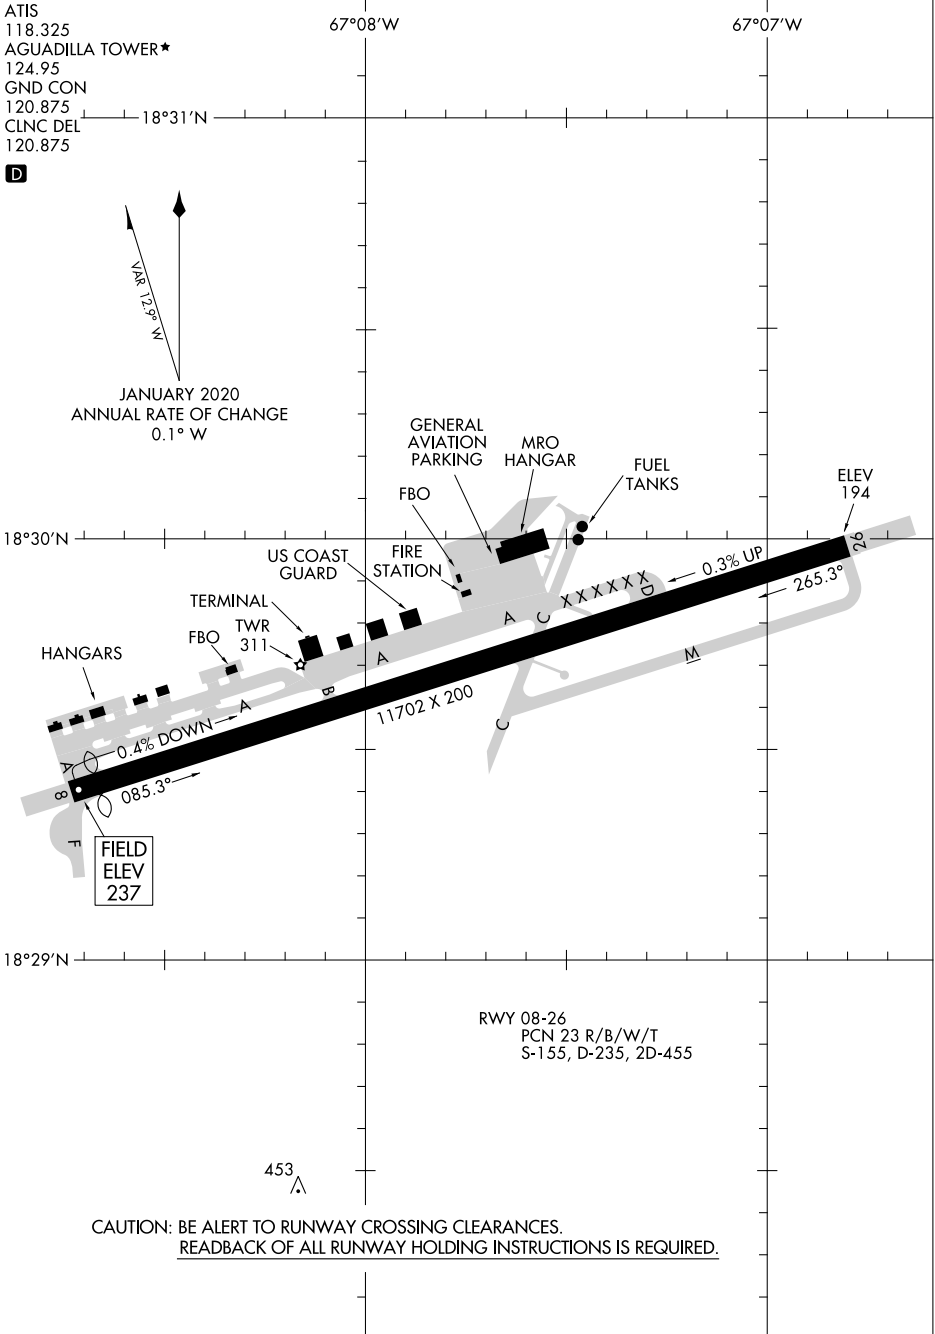

23222

AIRPORT DIAGRAM

AL-1016 (FAA)

RAFAEL HERNANDEZ (BQN) (TJBQ)
AGUADILLA, PUERTO RICO

SE-3, 13 JUN 2024 to 11 JUL 2024

SE-3, 13 JUN 2024 to 11 JUL 2024

AIRPORT DIAGRAM

23222

AGUADILLA, PUERTO RICO
RAFAEL HERNANDEZ (BQN) (TJBQ)