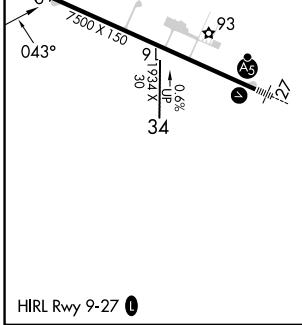

# RNAV (GPS)-B

MERLE K (MUDHOLE) SMITH (CDV)(PACV)

RNP APCH-GPS.

**⚠** Circling to Rwy 16/34 NA at night. When local altimeter setting not received, use Valdez altimeter setting and increase all MDAs 120 feet. Circling NA north of Rwy 9/27. Rwy 16/34 helicopter visibility reduction below 1 SM NA.

**MISSED APPROACH:** Climbing right turn to 3000 direct BEECO and hold.

ASOS <b>134.8</b>	ANCHORAGE CENTER <b>119.3 133.6 269.4</b>	JUNEAU RADIO <b>122.2 123.6 (CTAF) 1</b>
----------------------	--	---

4 NM Holding Pattern	BEECO		HISTA		NESGE	
	3000 ← 215°		038°		043°	
035° →		2200		168±		
8 NM		5.2 NM				
CATEGORY	A	B	C	D		
CIRCLING	520-1	467 (500-1)	520-1½ 467 (500-1½)	1540-3 1487 (1500-3)		