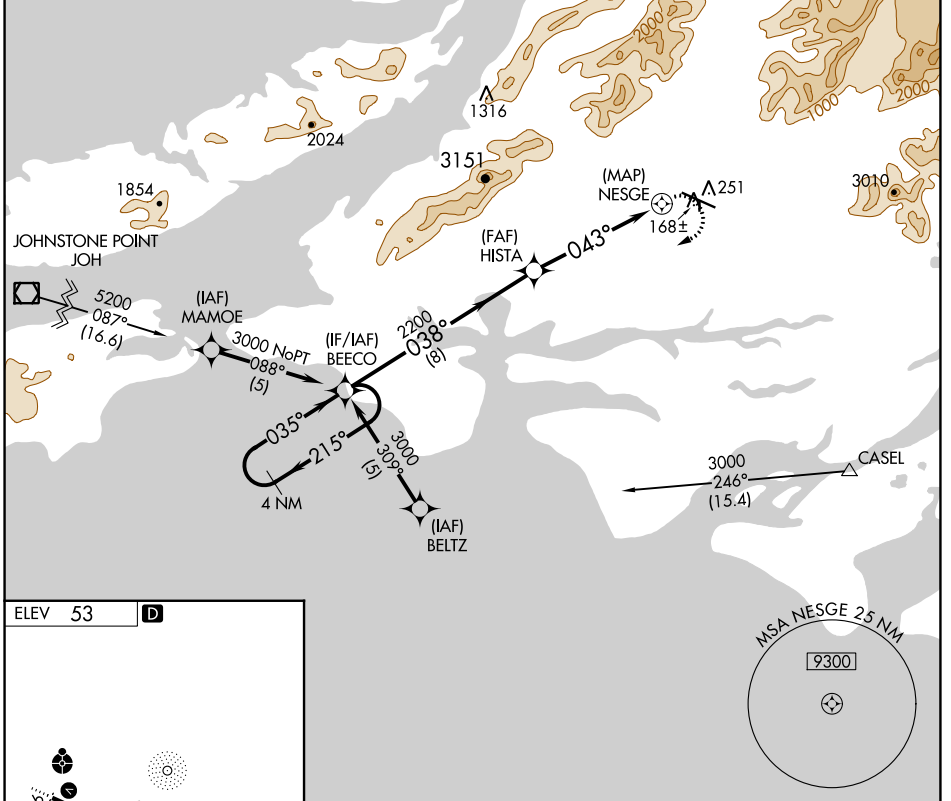

# RNAV (GPS)-B

MERLE K (MUDHOLE) SMITH (CDV)(PACV)

RNP APCH-GPS.

**⚠** Circling to Rwy 16/34 NA at night. When local altimeter setting not received, use Valdez altimeter setting and increase all MDAs 120 feet. Circling NA north of Rwy 9/27. Rwy 16/34 helicopter visibility reduction below 1 SM NA.

**MISSED APPROACH:** Climbing right turn to 3000 direct BEECO and hold.

ASOS <b>134.8</b>	ANCHORAGE CENTER <b>119.3 133.6 269.4</b>	JUNEAU RADIO <b>122.2 123.6 (CTAF) 1</b>
----------------------	--	---

# RNAV (GPS)-B

AK, 16 MAY 2024 to 11 JUL 2024

AK, 16 MAY 2024 to 11 JUL 2024