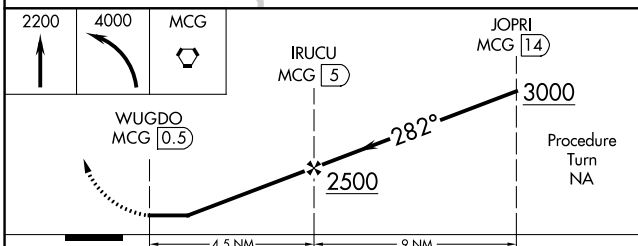

VORTAC MCG 115.5 Chan 102	APP CRS 282°	Rwy Idg TDZE Apt Elev N/A N/A 343
---	------------------------	---

VOR/DME-C

MC GRATH (MCG)(PAMC)

⚠ Circling NA for Cat D west of Rwy 16-34.
❄ -46°C

MISSED APPROACH: Climb to 2200 then climbing left turn to 4000 direct MCG VORTAC and hold, continue climb-in-hold to 4000.

ASOS 135.65	ANCHORAGE CENTER 128.1 353.8	MCGRATH RADIO 123.6 (CTAF) Ⓛ
-----------------------	--	---

MC GRATH
115.5 MCG **Ⓛ**
Chan 102

CATEGORY	A	B	C	D
CIRCLING	1060-1	717 (800-1)	1460-3 1117 (1200-3)	1620-3 1277 (1300-3)