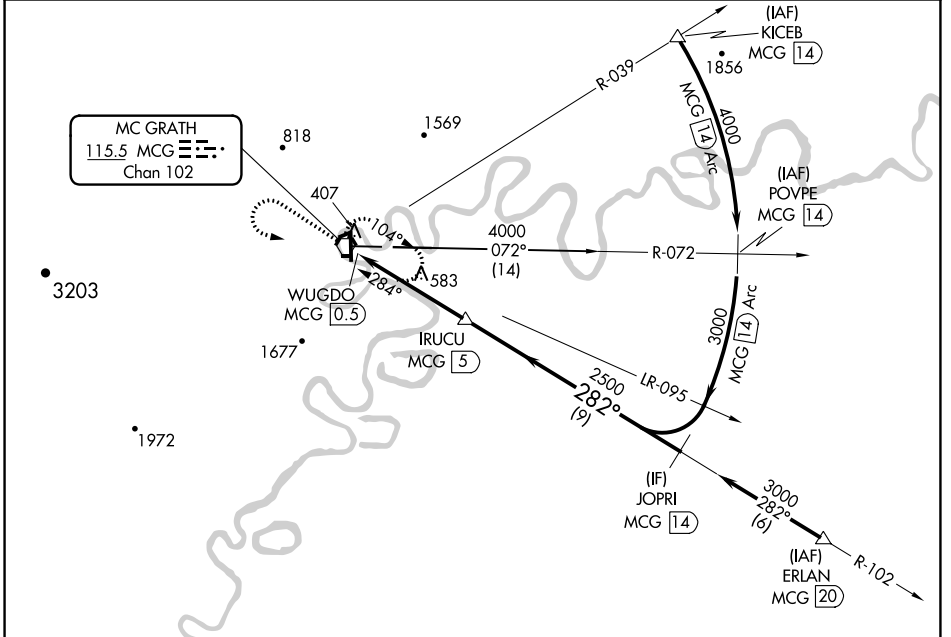

VORTAC MCG 115.5 Chan 102	APP CRS 282°	Rwy Idg TDZE Apt Elev N/A N/A 343
---	------------------------	---

VOR/DME-C

MC GRATH (MCG)(PAMC)

⚠ Circling NA for Cat D west of Rwy 16-34.
❄ -46°C

MISSED APPROACH: Climb to 2200 then climbing left turn to 4000 direct MCG VORTAC and hold, continue climb-in-hold to 4000.

ASOS 135.65	ANCHORAGE CENTER 128.1 353.8	MCGRATH RADIO 123.6 (CTAF) Ⓛ
-----------------------	--	---

MC GRATH
115.5 MCG **Ⓛ**
Chan 102

CATEGORY	A	B	C	D
CIRCLING	1060-1	717 (800-1)	1460-3 1117 (1200-3)	1620-3 1277 (1300-3)

AK, 16 MAY 2024 to 11 JUL 2024

AK, 16 MAY 2024 to 11 JUL 2024

MIRL Rwy 5-23 and 16-34 **Ⓛ**
REIL Rwy 16 and 34 **Ⓛ**