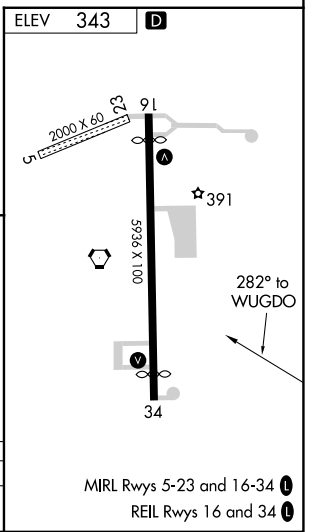

VORTAC MCG 115.5 Chan 102	APP CRS 282°	Rwy Idg TDZE Apt Elev N/A N/A 343
---	------------------------	---

VOR/DME-C

MC GRATH (MCG)(PAMC)

⚠ Circling NA for Cat D west of Rwy 16-34.
❄ -46°C

MISSED APPROACH: Climb to 2200 then climbing left turn to 4000 direct MCG VORTAC and hold, continue climb-in-hold to 4000.

ASOS 135.65	ANCHORAGE CENTER 128.1 353.8	MCGRATH RADIO 123.6 (CTAF) Ⓛ
-----------------------	--	---

MC GRATH
115.5 MCG **Ⓛ**
Chan 102

CATEGORY	A	B	C	D
CIRCLING	1060-1	717 (800-1)	1460-3 1117 (1200-3)	1620-3 1277 (1300-3)

AK, 16 MAY 2024 to 11 JUL 2024

AK, 16 MAY 2024 to 11 JUL 2024

MIRL Rwy 5-23 and 16-34 **Ⓛ**
REIL Rwy 16 and 34 **Ⓛ**