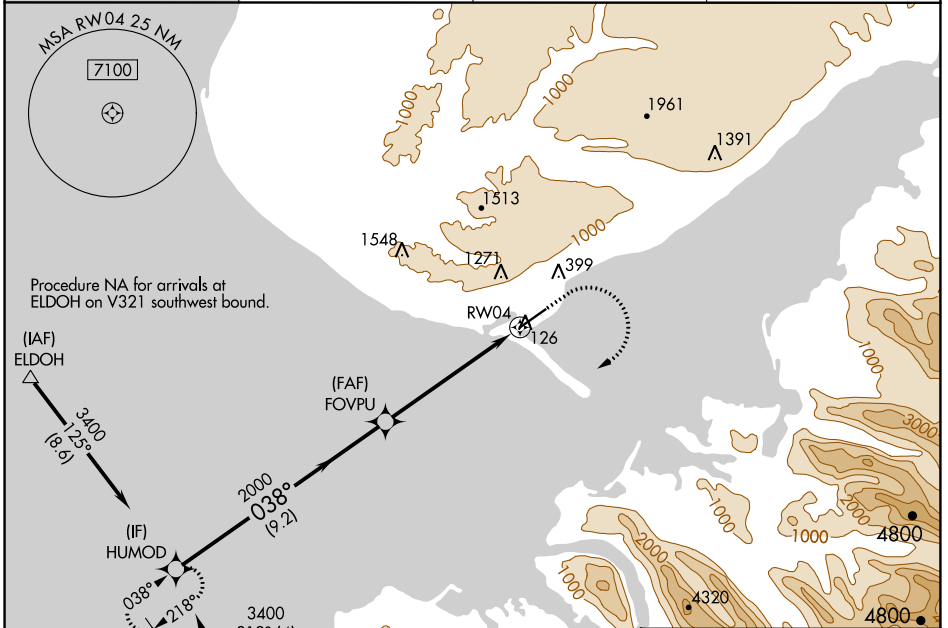

WAAS CH 86302 W04A	APP CRS 038°	Rwy Idg TDZE 78 Apt Elev 84
--	------------------------	---

RNAV (GPS) Z RWY 4

HOMER (HOM) (PAHO)

RNP APCH. ▼ For uncompensated Baro-VNAV systems, LNAV/VNAV NA below -21°C or above 54°C. Inop table does not apply to LPV all Cats.	MALSF ⬇️	MISSED APPROACH: Climb to 500 then climbing right turn to 3500 direct HUMOD and hold.
--	-------------	---

AFIS 135.65	ANCHORAGE CENTER 125.9 270.3	HOMER RADIO 123.6 (CTAF)	UNICOM 122.7 123.0 123.05
-----------------------	--	------------------------------------	-------------------------------------

AK, 16 MAY 2024 to 11 JUL 2024

AK, 16 MAY 2024 to 11 JUL 2024

ELEV 84	TDZE 78
---------	---------

CATEGORY	A	B	C	D
LPV DA		444-1	366 (400-1)	
LNAV/VNAV DA		558-1 $\frac{3}{8}$	480 (500-1 $\frac{3}{8}$)	

HIRL Rwy 4-22