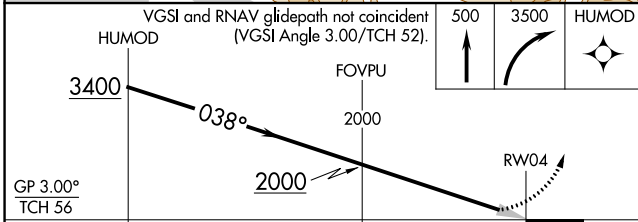

AK, 16 MAY 2024 to 11 JUL 2024

AK, 16 MAY 2024 to 11 JUL 2024

ELEV 84	TDZE 78