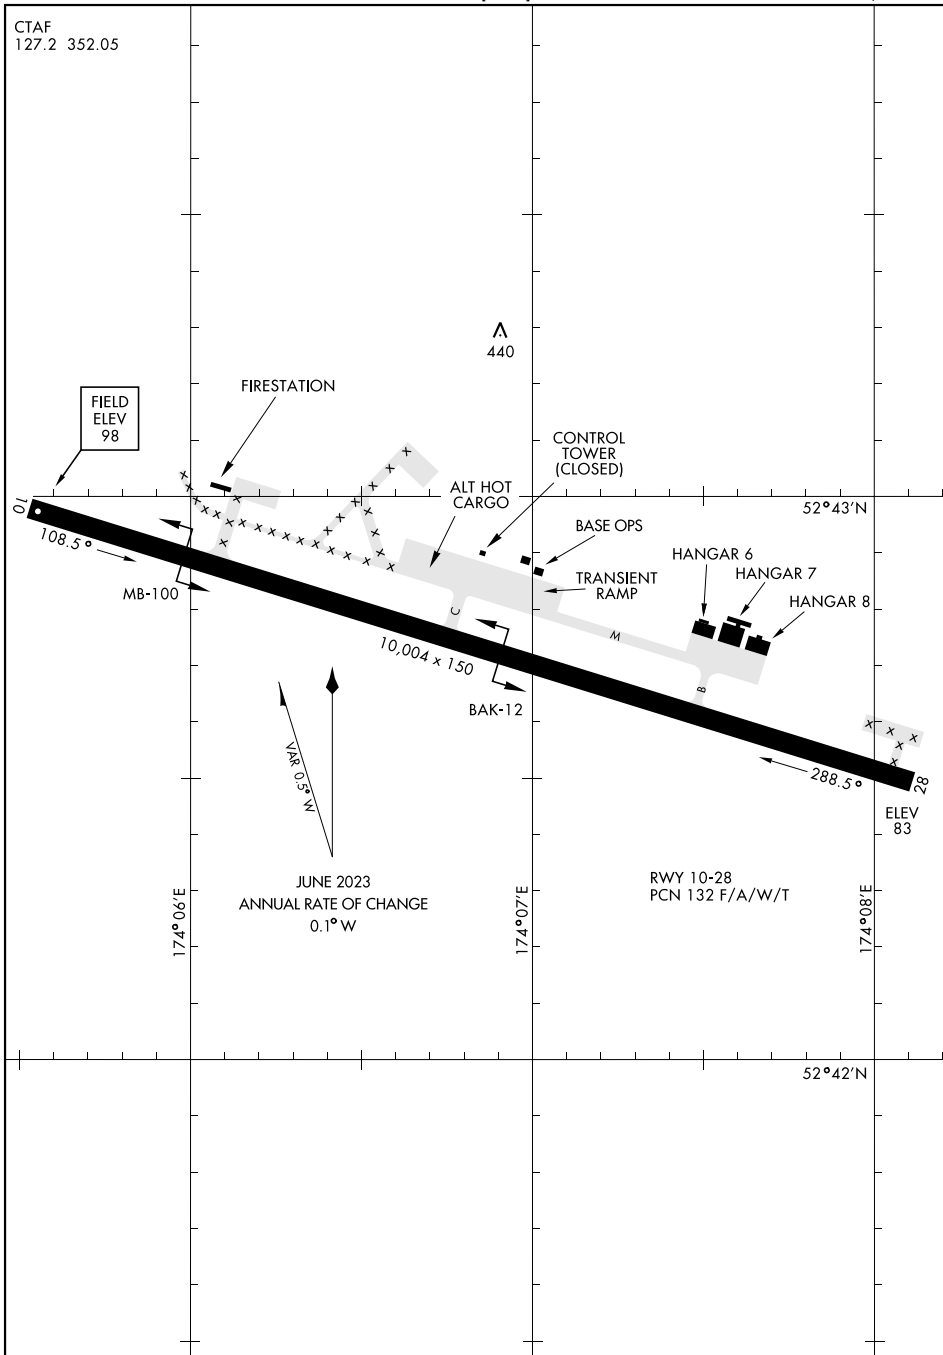

# AIRPORT DIAGRAM

AL-1246 [USAF]

EARECKSON AS (PASY)

SHEMYA ISLAND, ALASKA

CTAF  
127.2 352.05

AK, 16 MAY 2024 to 11 JUL 2024

AK, 16 MAY 2024 to 11 JUL 2024

# AIRPORT DIAGRAM

SHEMYA ISLAND, ALASKA  
EARECKSON AS (PASY)