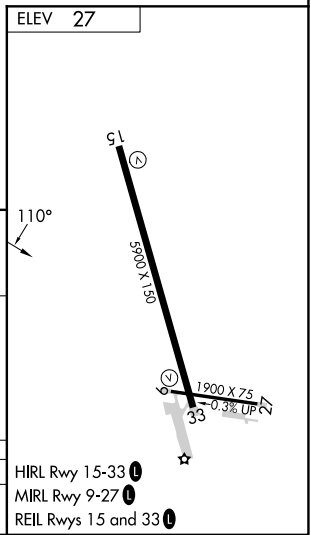

RNAV (GPS)-A
UNALAKLEET (UNK)(PAUN)

APP CRS 110°	Rwy Idg TDZE Apt Elev	N/A N/A 27
------------------------	-----------------------------	---------------------------------------

<p>▽ ▲</p> <p>Circling to Rwy 9 NA at night. Circling NA east of Rwy 15-33. DME/DME RNP-0.3 NA.</p>	<p>MISSED APPROACH: Climbing right turn to 3000 direct EARMI and hold.</p>
---	--

AWOS-3P 132.25	ANCHORAGE CENTER 135.7 335.5	NOME RADIO 122.3	CTAF 123.0
--------------------------	--	----------------------------	----------------------

CATEGORY	A	B	C	D
CIRCLING	400-1 373 (400-1)	700-1 673 (700-1)	700-2 673 (700-2)	860-2¾ 833 (900-2¾)