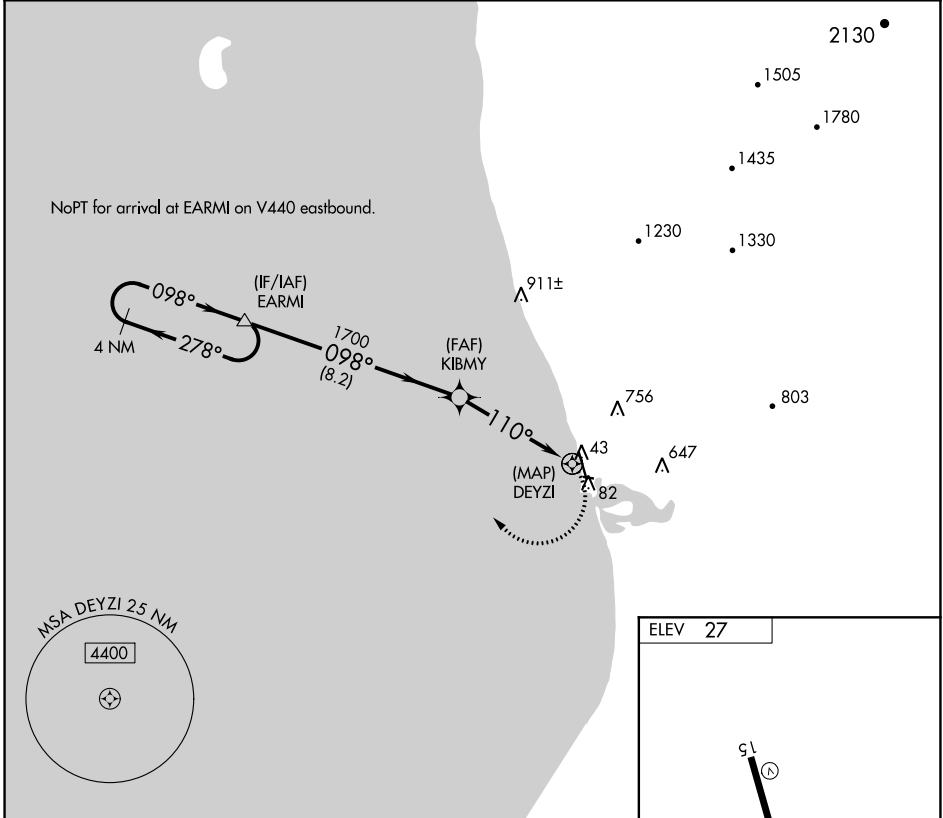

RNAV (GPS)-A
UNALAKLEET (UNK)(PAUN)

APP CRS 110°	Rwy Idg TDZE Apt Elev	N/A N/A 27
------------------------	-----------------------------	---------------------------------------

<p>▽ ▲</p> <p>Circling to Rwy 9 NA at night. Circling NA east of Rwy 15-33. DME/DME RNP-0.3 NA.</p>	<p>MISSED APPROACH: Climbing right turn to 3000 direct EARMI and hold.</p>
---	--

AWOS-3P 132.25	ANCHORAGE CENTER 135.7 335.5	NOME RADIO 122.3	CTAF 123.0
--------------------------	--	----------------------------	----------------------

CATEGORY	A	B	C	D
CIRCLING	400-1 373 (400-1)	700-1 673 (700-1)	700-2 673 (700-2)	860-2¾ 833 (900-2¾)

HIRL Rwy 15-33 **Ⓛ**
MIRL Rwy 9-27 **Ⓛ**
REIL Rws 15 and 33 **Ⓛ**

AK, 16 MAY 2024 to 11 JUL 2024

AK, 16 MAY 2024 to 11 JUL 2024