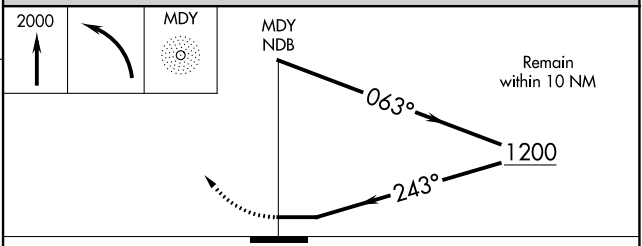

CATEGORY	A	B	C	D
S-24	560-1	553 (600-1)	560-1 5/8 553 (600-1 5/8)	560-1 3/4 553 (600-1 3/4)
CIRCLING	560-1	548 (600-1)	560-1 5/8 548 (600-1 5/8)	580-2 568 (600-2)

PAC: 16 MAY 2024 to 11 JUL 2024

PAC: 16 MAY 2024 to 11 JUL 2024