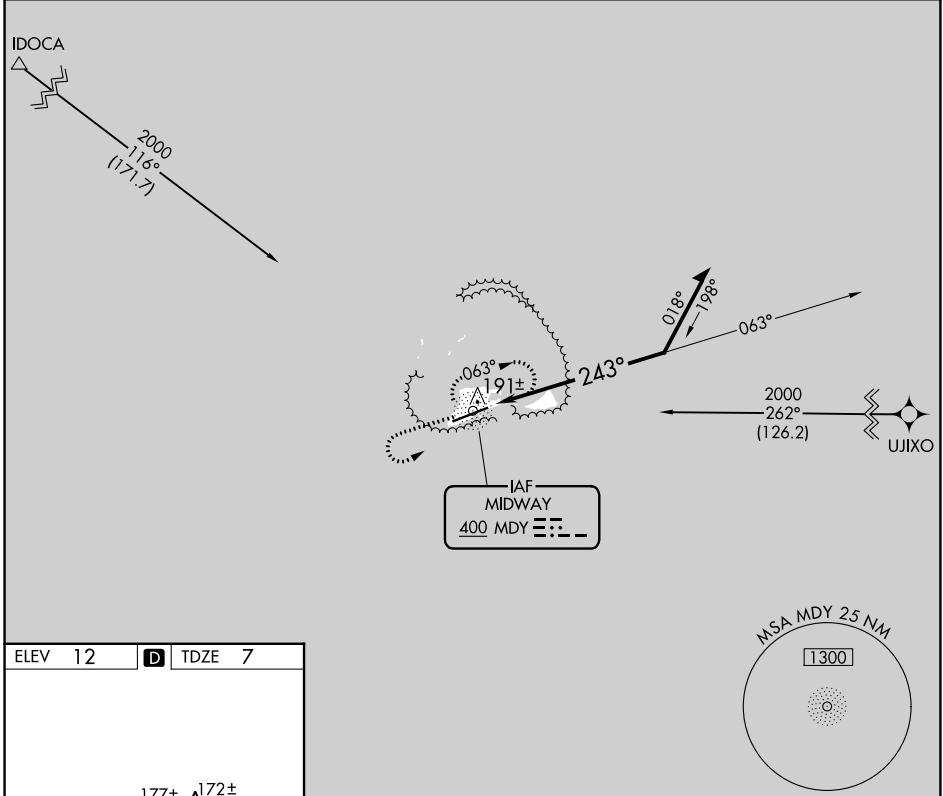

NDB MDY 400	APP CRS 243°	Rwy ldg TDZE Apt Elev	7400 7 12

NDB RWY 24

HENDERSON FLD (MDY) (PMDY)

⚠ No controlled airspace below 5000 feet. When local altimeter setting not received, procedure NA. Rwy 24 helicopter visibility reduction below 3/4 SM NA.

MISSED APPROACH: Climb to 2000, then left turn direct MDY NDB and hold.

AWOS-3P 118.325	MIDWAY RADIO 126.2 257.8	CTAF 122.9

ELEV 12	D	TDZE 7