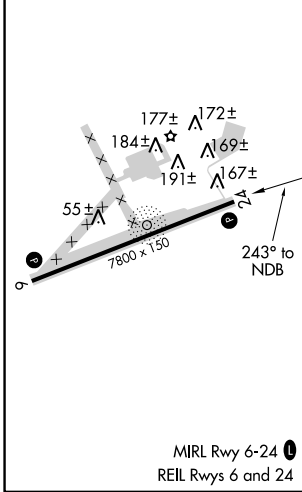

CATEGORY	A	B	C	D
S-24	560-1	553 (600-1)	560-1 5/8 553 (600-1 5/8)	560-1 3/4 553 (600-1 3/4)
CIRCLING	560-1	548 (600-1)	560-1 5/8 548 (600-1 5/8)	580-2 568 (600-2)

PAC: 16 MAY 2024 to 11 JUL 2024

PAC: 16 MAY 2024 to 11 JUL 2024