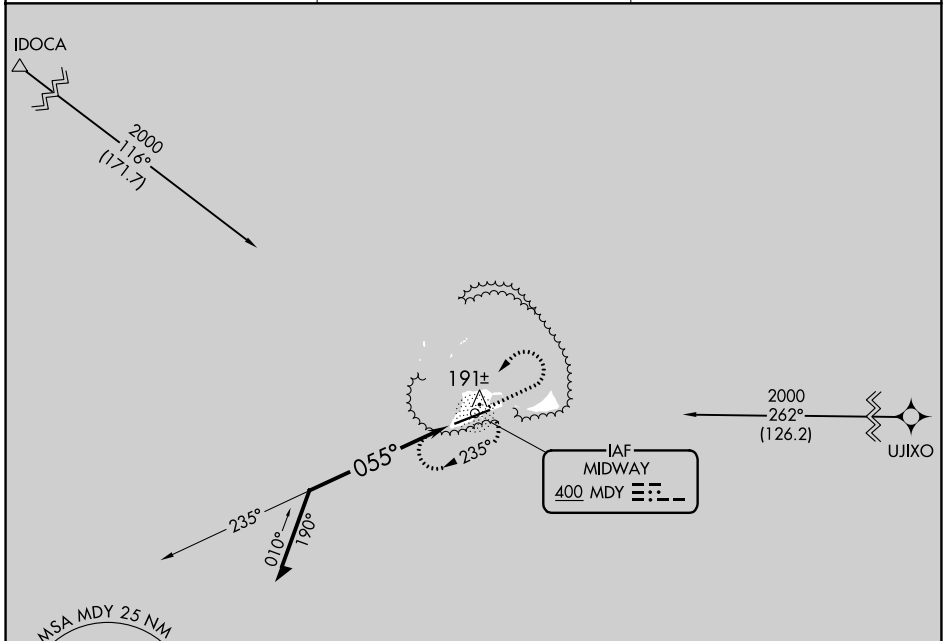

NDB MDY 400	APP CRS 055°	Rwy Idg TDZE 12 Apt Elev 12
-----------------------	------------------------	-------------------------------------------------

NDB RWY 6

HENDERSON FLD (MDY) (PMDY)

⚠ No controlled airspace below 5500 feet. When local altimeter not received, procedure NA. Rwy 6 helicopter visibility reduction below 3/4 SM NA.

MISSED APPROACH: Climb to 2000, then left turn direct MDY NDB and hold.

AWOS-3P 118.325	MIDWAY RADIO 126.2 257.8	CTAF 122.9
---------------------------	------------------------------------	----------------------

CATEGORY	A	B	C	D
S-6	560-1 548 (600-1)		560-1 5/8 548 (600-1 1/8)	560-1 3/4 548 (600-1 3/4)
CIRCLING	560-1 548 (600-1)		560-1 5/8 548 (600-1 1/8)	580-2 568 (600-2)