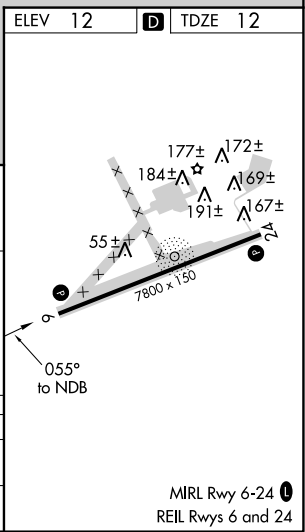

NDB MDY 400	APP CRS 055°	Rwy Idg TDZE 12 Apt Elev 12
-----------------------	------------------------	-------------------------------------------------

NDB RWY 6

HENDERSON FLD (MDY) (PMDY)

⚠ No controlled airspace below 5500 feet. When local altimeter not received, procedure NA. Rwy 6 helicopter visibility reduction below 3/4 SM NA.

MISSED APPROACH: Climb to 2000, then left turn direct MDY NDB and hold.

AWOS-3P 118.325	MIDWAY RADIO 126.2 257.8	CTAF 122.9
---------------------------	------------------------------------	----------------------

CATEGORY	A	B	C	D
S-6	560-1 548 (600-1)		560-1 5/8 548 (600-1 1/8)	560-1 3/4 548 (600-1 3/4)
CIRCLING	560-1 548 (600-1)		560-1 5/8 548 (600-1 1/8)	580-2 568 (600-2)