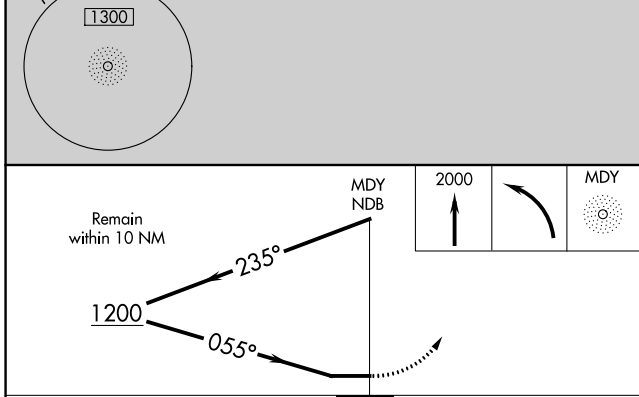

NDB MDY 400	APP CRS 055°	Rwy Idg TDZE 12 Apt Elev 12
-----------------------	------------------------	-------------------------------------------------

NDB RWY 6

HENDERSON FLD (MDY) (PMDY)

⚠ No controlled airspace below 5500 feet. When local altimeter not received, procedure NA. Rwy 6 helicopter visibility reduction below 3/4 SM NA.

MISSED APPROACH: Climb to 2000, then left turn direct MDY NDB and hold.

AWOS-3P 118.325	MIDWAY RADIO 126.2 257.8	CTAF 122.9
---------------------------	------------------------------------	----------------------

CATEGORY	A	B	C	D
S-6	560-1 548 (600-1)		560-1 5/8 548 (600-1 1/8)	560-1 3/4 548 (600-1 3/4)
CIRCLING	560-1 548 (600-1)		560-1 5/8 548 (600-1 1/8)	580-2 568 (600-2)