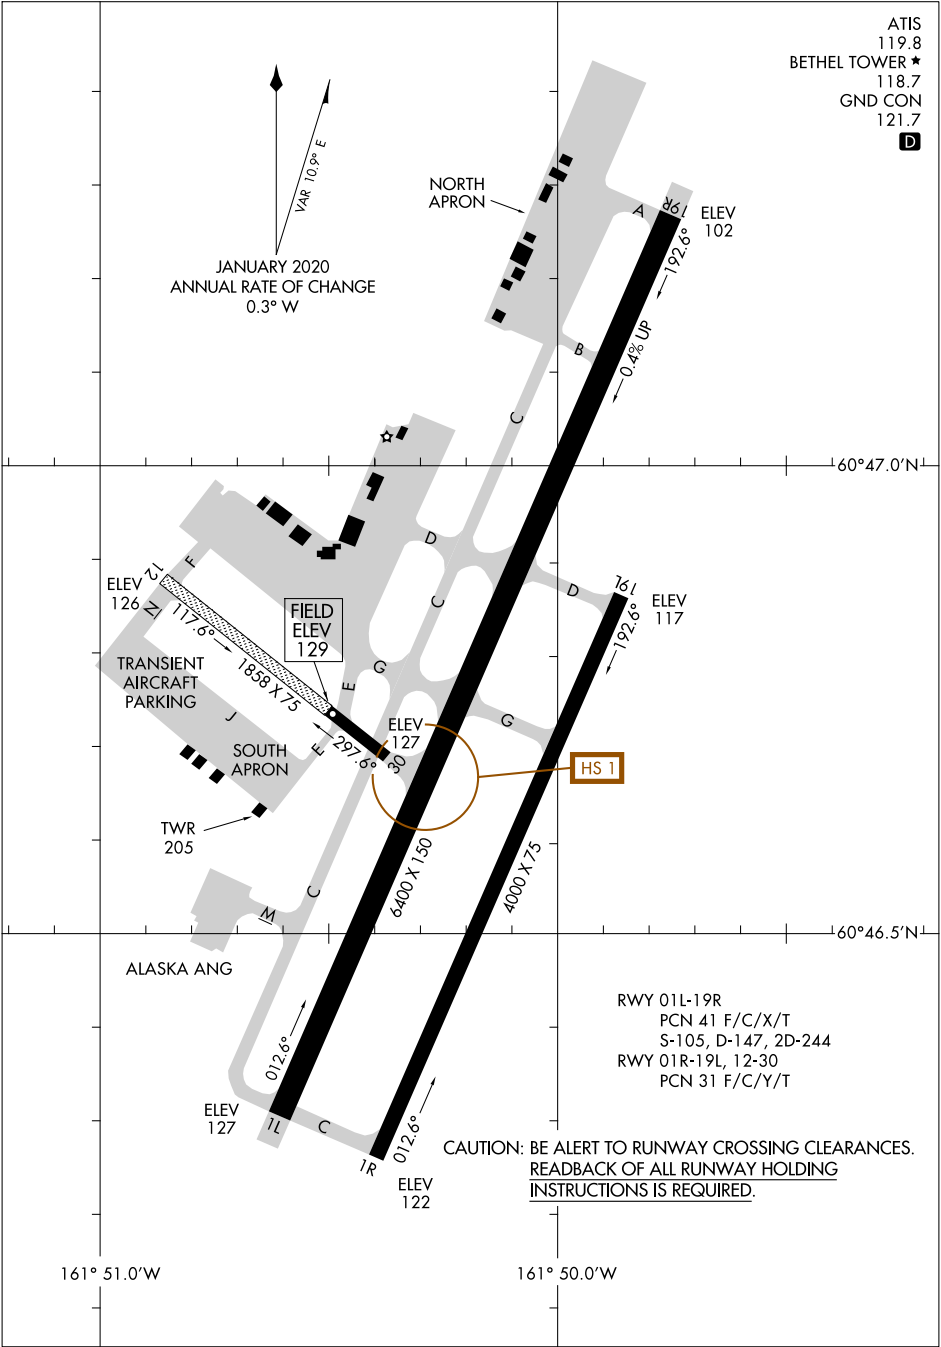

AIRPORT DIAGRAM

AL-5001 (FAA)

BETHEL (BET)(PABE)
BETHEL, ALASKA

ATIS 119.8
 BETHEL TOWER ★ 118.7
 GND CON 121.7
D

AK, 16 MAY 2024 to 11 JUL 2024

AK, 16 MAY 2024 to 11 JUL 2024

AIRPORT DIAGRAM

BETHEL, ALASKA
BETHEL (BET)(PABE)