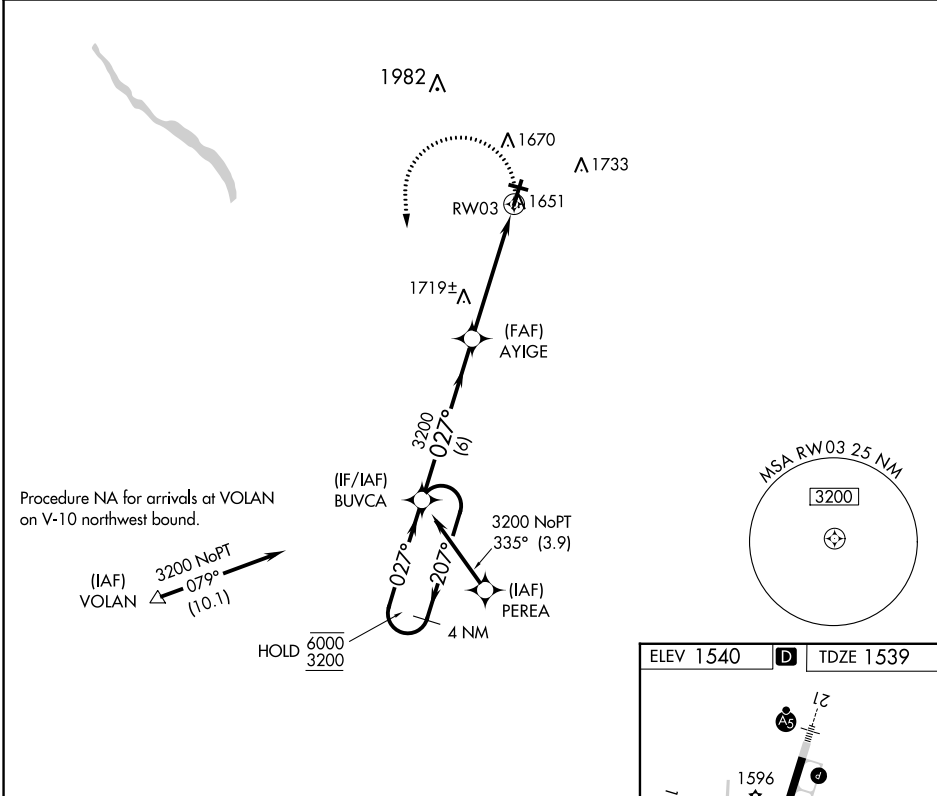

RNAV (GPS) RWY 3

VENANGO RGNL (F'KL)

| | |
|------------------------|-------------------------|
| APP CRS 027° | Rwy Idg 5200 |
| | TDZE 1539 |
| | Apt Elev 1540 |

RNP APCH.
 ⚠ Rwy 3 helicopter visibility reduction below 3/4 SM NA.
 ⚠ Circling Rwy 12 NA at night.

MISSED APPROACH: Climbing left turn to 3200 direct BUVCA and hold.

| | | | |
|----------------------------|---|---------------------------|--|
| AWOS-3PT 118.175 | YOUNGSTOWN APP CON ★ 126.25 322.3 | CLNC DEL 126.25 | UNICOM 122.7 (CTAF) 1 |
|----------------------------|---|---------------------------|--|

NE-4, 13 JUN 2024 to 11 JUL 2024

NE-4, 13 JUN 2024 to 11 JUL 2024