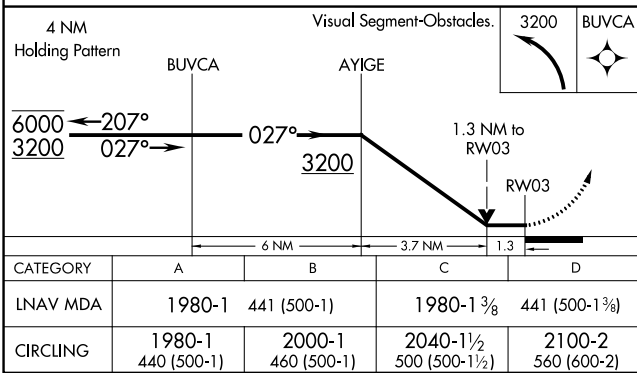

RNAV (GPS) RWY 3

VENANGO RGNL (F'KL)

| | |
|------------------------|-------------------------|
| APP CRS 027° | Rwy Idg 5200 |
| | TDZE 1539 |
| | Apt Elev 1540 |

RNP APCH.
 ⚠ Rwy 3 helicopter visibility reduction below 3/4 SM NA.
 ⚠ Circling Rwy 12 NA at night.

MISSED APPROACH: Climbing left turn to 3200 direct BUVCA and hold.

| | | | |
|----------------------------|---|---------------------------|--|
| AWOS-3PT 118.175 | YOUNGSTOWN APP CON ★ 126.25 322.3 | CLNC DEL 126.25 | UNICOM 122.7 (CTAF) 1 |
|----------------------------|---|---------------------------|--|

NE-4, 13 JUN 2024 to 11 JUL 2024

NE-4, 13 JUN 2024 to 11 JUL 2024