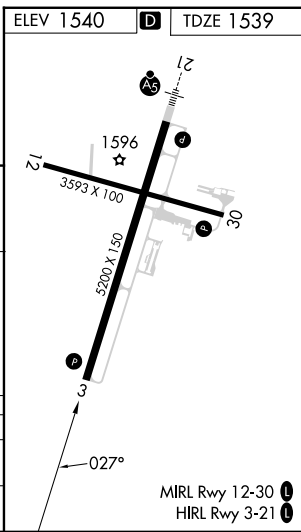

RNAV (GPS) RWY 3

VENANGO RGNL (F'KL)

| | |
|------------------------|-------------------------|
| APP CRS 027° | Rwy Idg 5200 |
| | TDZE 1539 |
| | Apt Elev 1540 |

RNP APCH.
 ⚠ Rwy 3 helicopter visibility reduction below 3/4 SM NA.
 ⚠ Circling Rwy 12 NA at night.

MISSED APPROACH: Climbing left turn to 3200 direct BUVCA and hold.

| | | | |
|----------------------------|---|---------------------------|--|
| AWOS-3PT 118.175 | YOUNGSTOWN APP CON ★ 126.25 322.3 | CLNC DEL 126.25 | UNICOM 122.7 (CTAF) 1 |
|----------------------------|---|---------------------------|--|

NE-4, 13 JUN 2024 to 11 JUL 2024

NE-4, 13 JUN 2024 to 11 JUL 2024