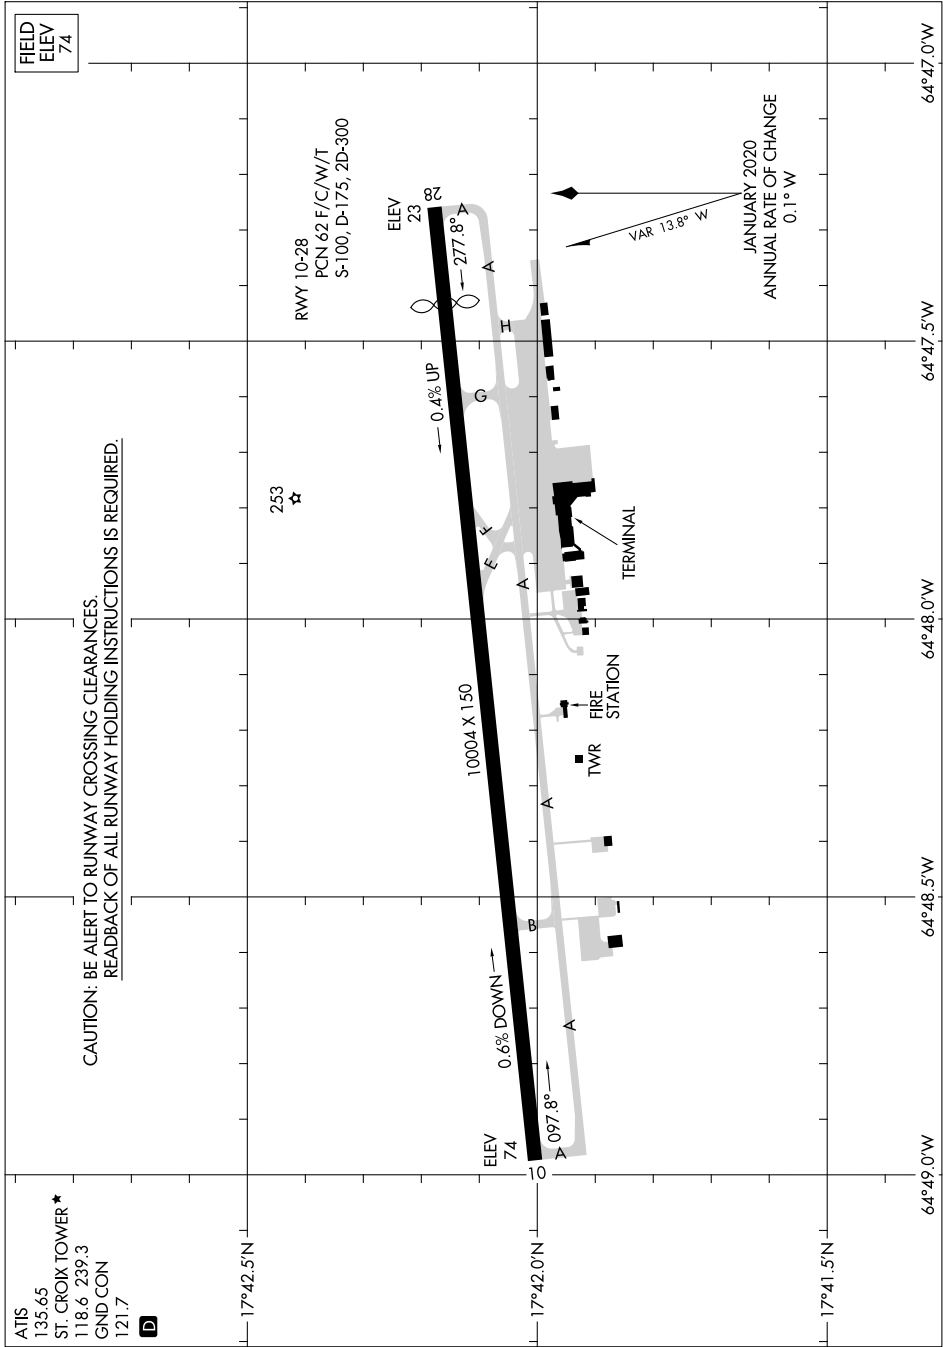

AIRPORT DIAGRAM

AL-5008 (FAA)

HENRY E ROHLSSEN (STX)(TISX)
CHRISTIANSTED, ST. CROIX, VIRGIN ISLANDS

SE-3, 13 JUN 2024 to 11 JUL 2024

SE-3, 13 JUN 2024 to 11 JUL 2024

AIRPORT DIAGRAM

CHRISTIANSTED, ST. CROIX, VIRGIN ISLANDS
HENRY E ROHLSSEN (STX)(TISX)