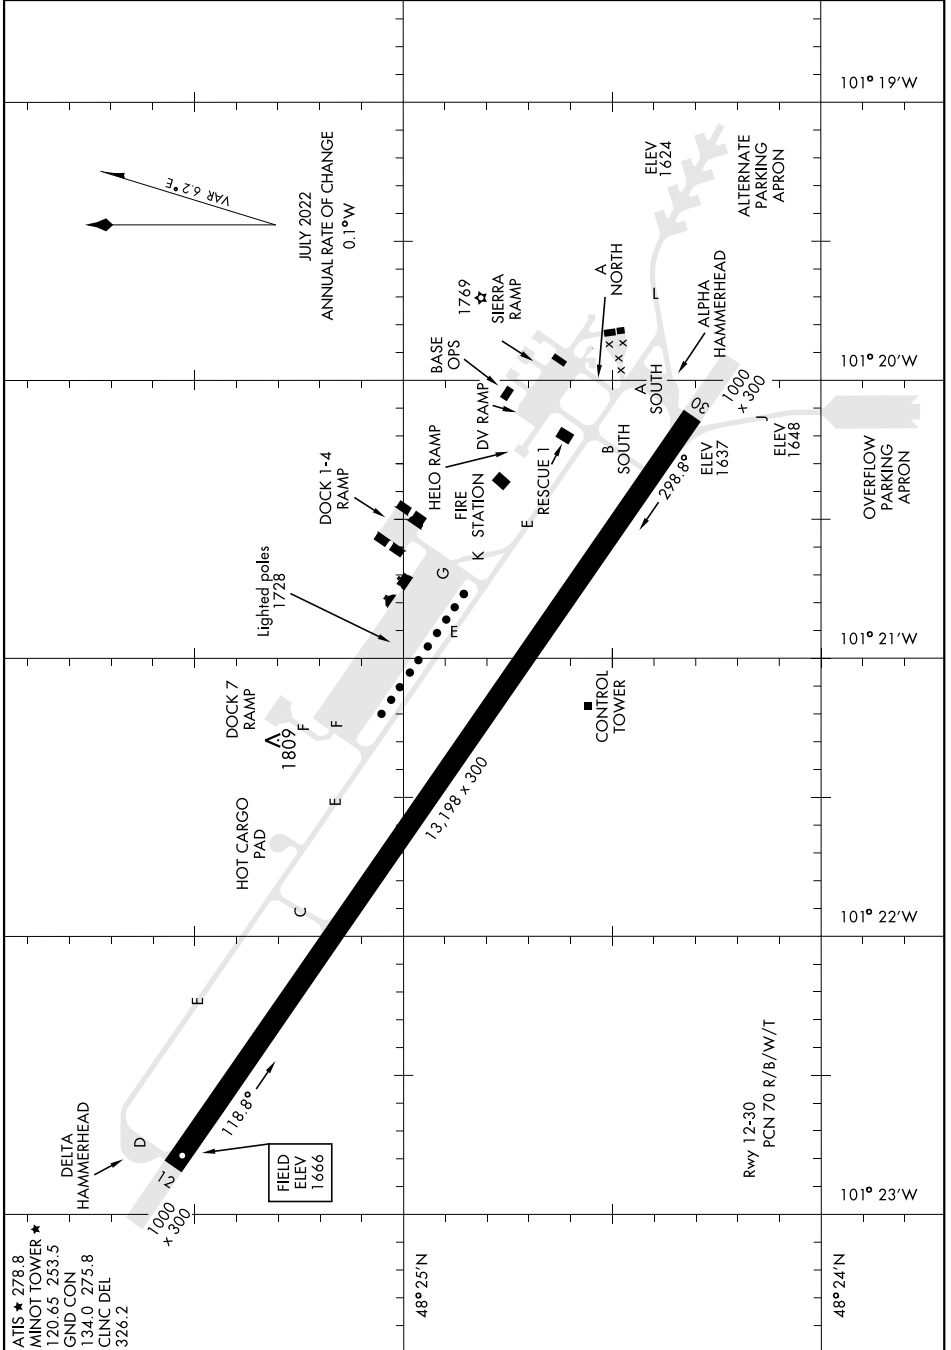

AIRPORT DIAGRAM

AL-5013 [USAF]

MINOT AFB (KMIB)

MINOT, NORTH DAKOTA

NC-1, 13 JUN 2024 to 11 JUL 2024

NC-1, 13 JUN 2024 to 11 JUL 2024

AIRPORT DIAGRAM

MINOT, NORTH DAKOTA

MINOT AFB (KMIB)

ATIS ★ 278.8
 MINOT TOWER ★
 120.65 253.5
 GND CONL
 134.0 275.8
 CLNC DEL
 326.2

Rwy 12-30
 PCN 70 R/B/W/T

FIELD
 ELEV
 1666