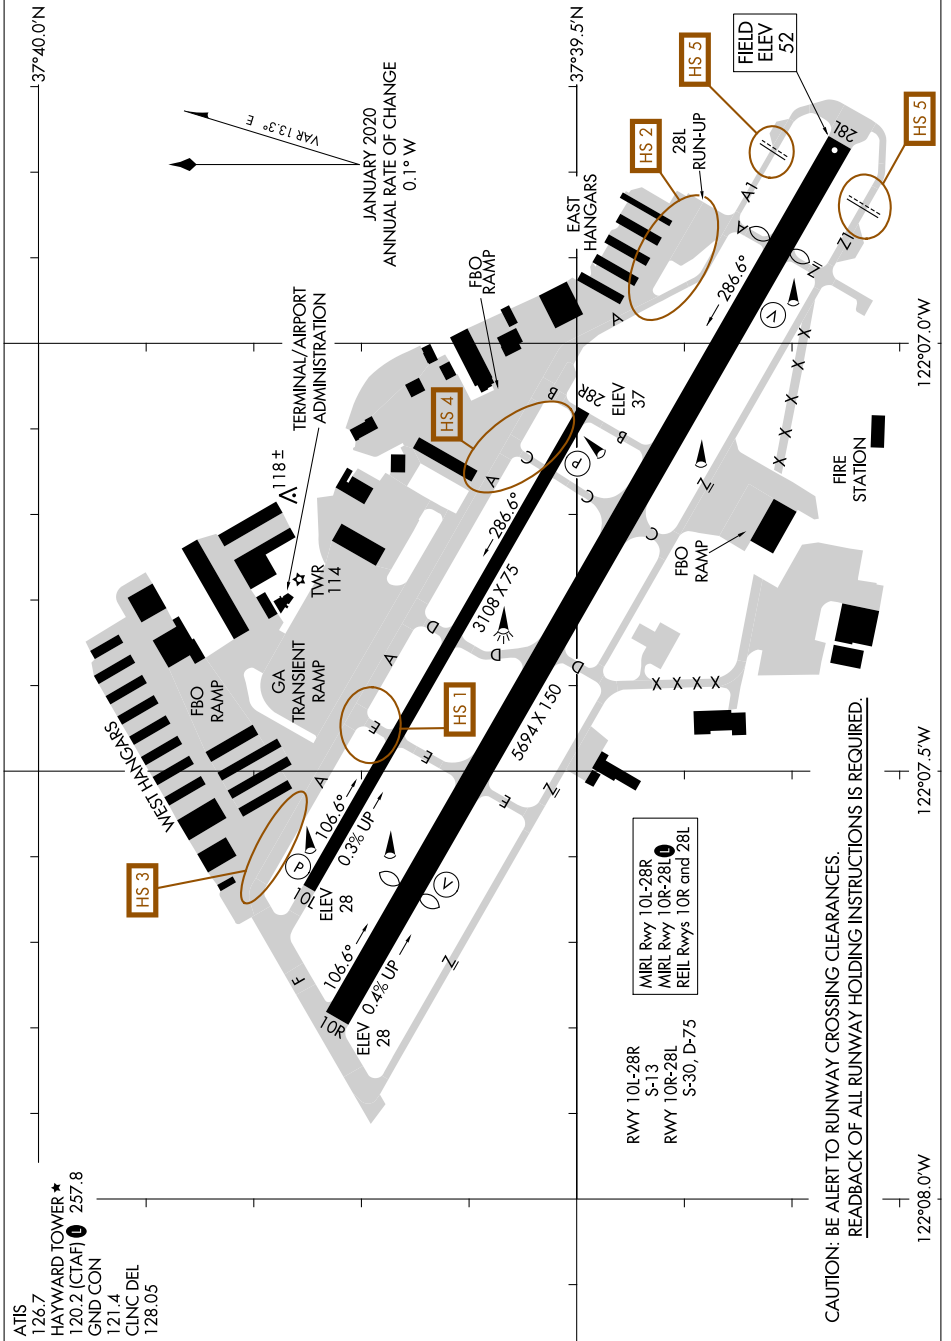

# AIRPORT DIAGRAM

AL-5015 (FAA)

HAYWARD EXEC (HWD)  
HAYWARD, CALIFORNIA

SW-2, 13 JUN 2024 to 11 JUL 2024

CAUTION: BE ALERT TO RUNWAY CROSSING CLEARANCES.  
READBCK OF ALL RUNWAY HOLDING INSTRUCTIONS IS REQUIRED

SW-2, 13 JUN 2024 to 11 JUL 2024

# AIRPORT DIAGRAM

HAYWARD, CALIFORNIA  
HAYWARD EXEC (HWD)