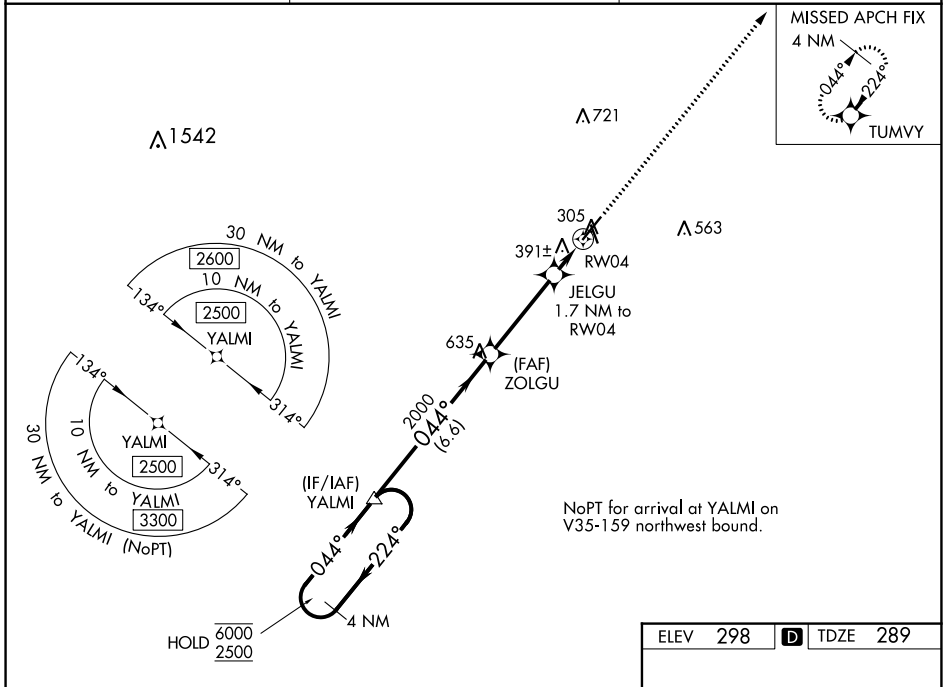

WAAS CH 82603 W04A	APP CRS 044°	Rwy Idg TDZE Apt Elev	6000 289 298
--	------------------------	-----------------------------	---

RNAV (GPS) RWY 4

MOULTRIE MUNI (MGR)

RNP APCH.	MISSED APPROACH: Climb to 2500 direct TUMVY and hold.
<p>⚠ Circling Rwy 16 NA at night. For uncompensated Baro-VNAV systems, LNAV/VNAV NA below -15°C or above 54°C.</p>	

AWOS-3PT 118.925	VALDOSTA APP CON ★ 126.6 285.6	UNICOM 122.8 (CTAF) 0
----------------------------	--	--

CATEGORY	A	B	C	D
LPV DA		539-1	250 (300-1)	
LNAV/VNAV DA		552-1	263 (300-1)	
LNAV MDA		660-1	371 (400-1)	
C CIRCLING	720-1 422 (500-1)	760-1 462 (500-1)	860-1½ 562 (600-1½)	1080-2½ 782 (800-2½)

SE-4, 13 JUN 2024 to 11 JUL 2024

SE-4, 13 JUN 2024 to 11 JUL 2024