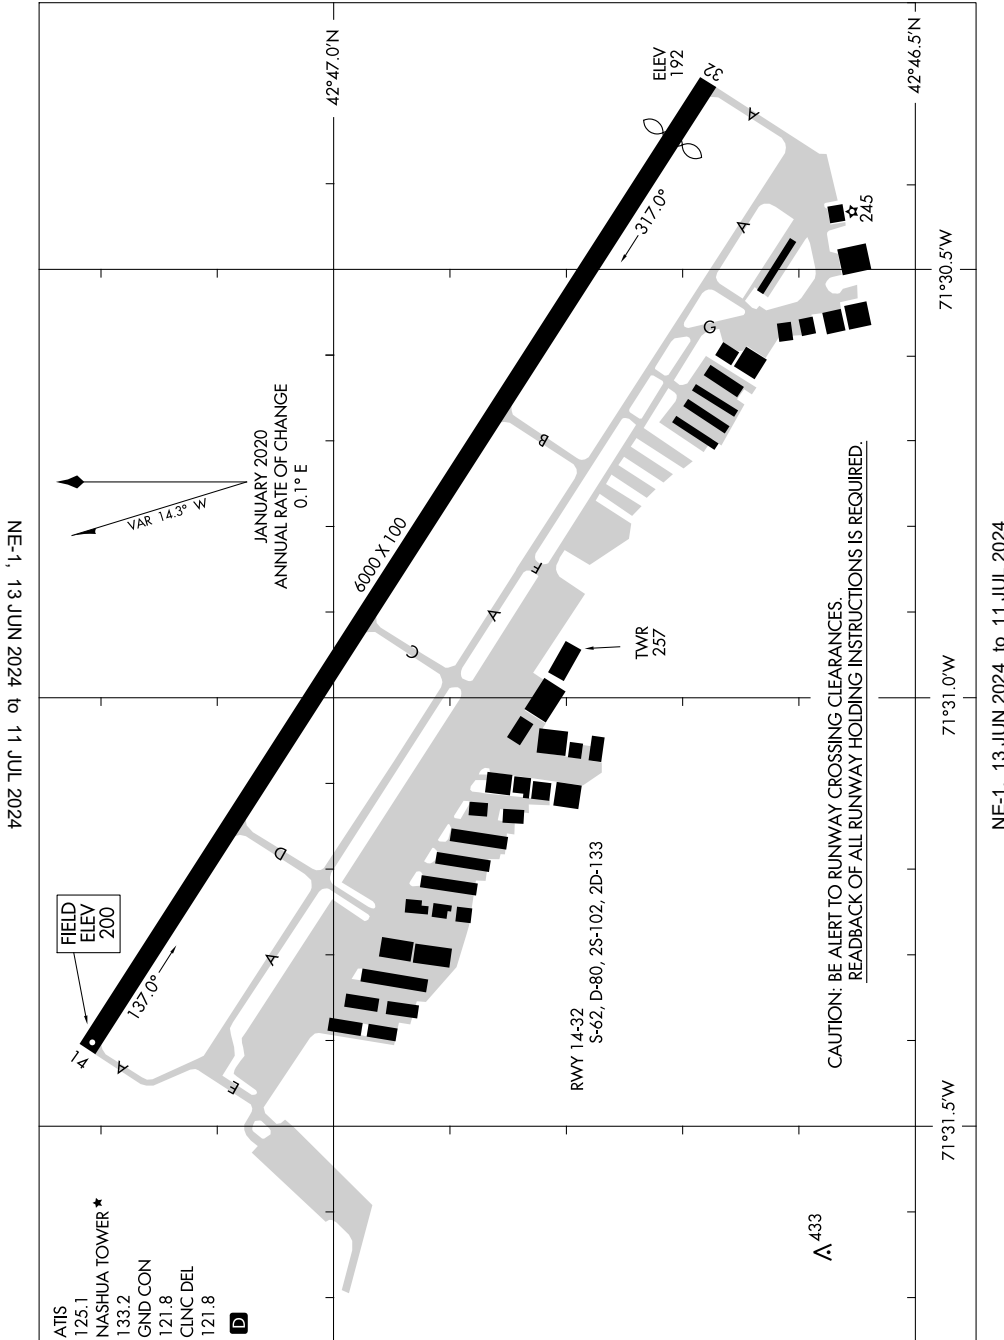

22139

AIRPORT DIAGRAM

AL-5036 (FAA)

BOIRE FLD (ASH)
NASHUA, NEW HAMPSHIRE

NE-1, 13 JUN 2024 to 11 JUL 2024

NE-1, 13 JUN 2024 to 11 JUL 2024

AIRPORT DIAGRAM

22139

NASHUA, NEW HAMPSHIRE
BOIRE FLD (ASH)