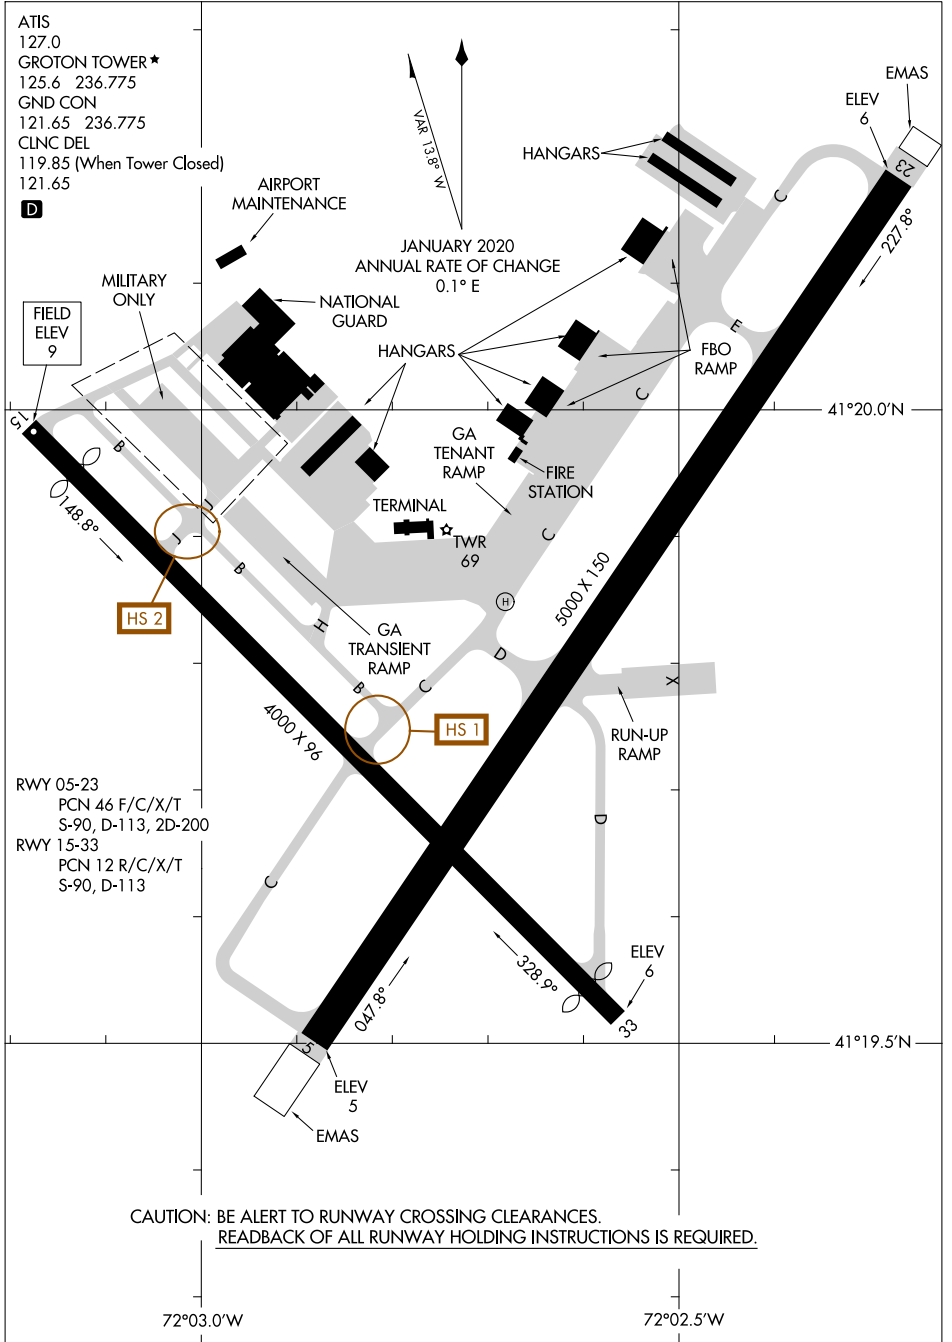

22251

AIRPORT DIAGRAM

AL-5049 (FAA)

GROTON-NEW LONDON (GON)
GROTON (NEW LONDON), CONNECTICUT

AIRPORT DIAGRAM

22251

GROTON (NEW LONDON), CONNECTICUT
GROTON-NEW LONDON (GON)