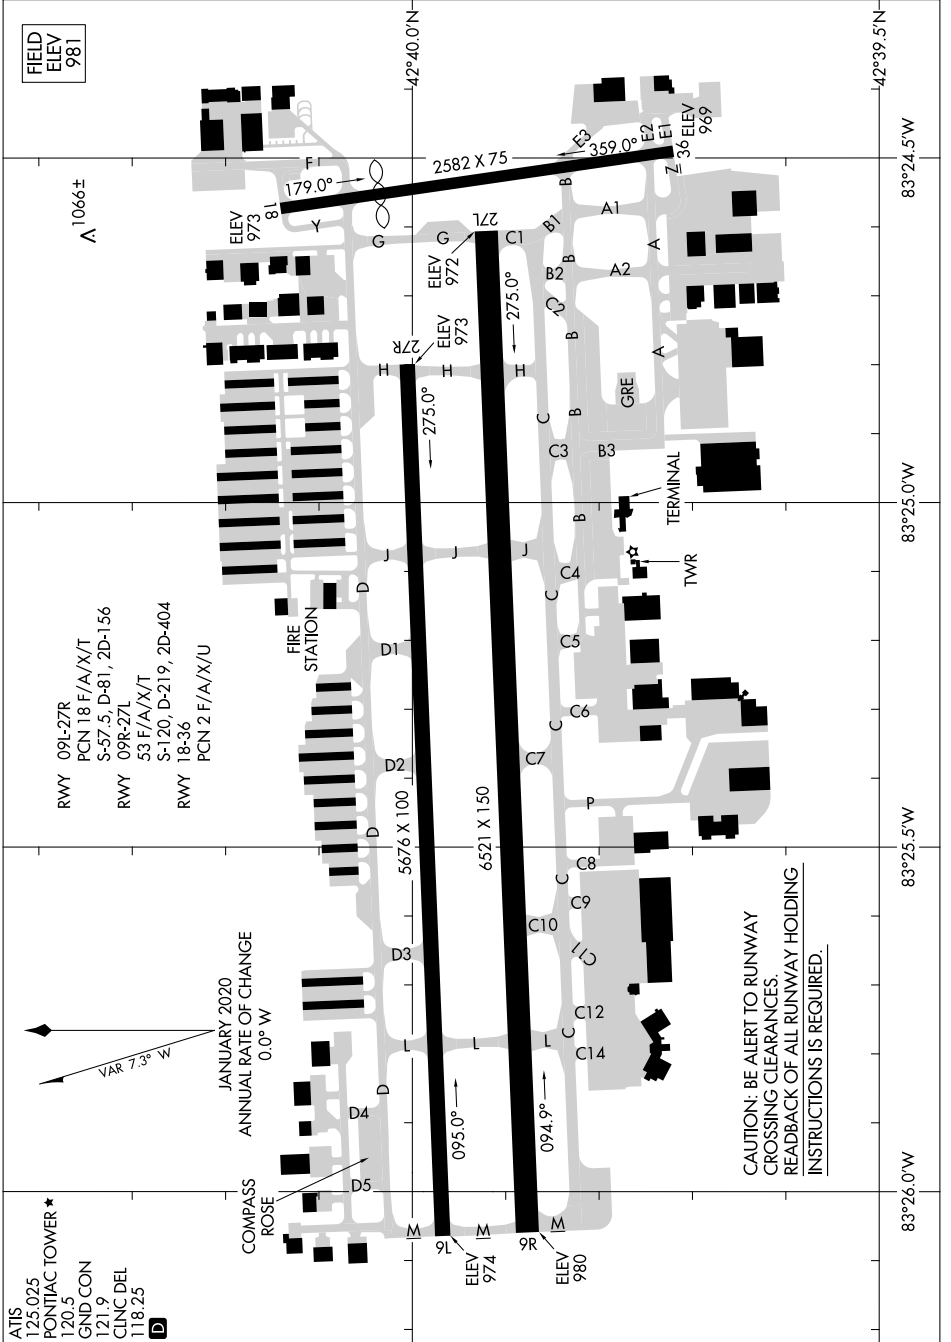

AIRPORT DIAGRAM

AL-5052 (FAA)

EC-1, 13 JUN 2024 to 11 JUL 2024

EC-1, 13 JUN 2024 to 11 JUL 2024

AIRPORT DIAGRAM