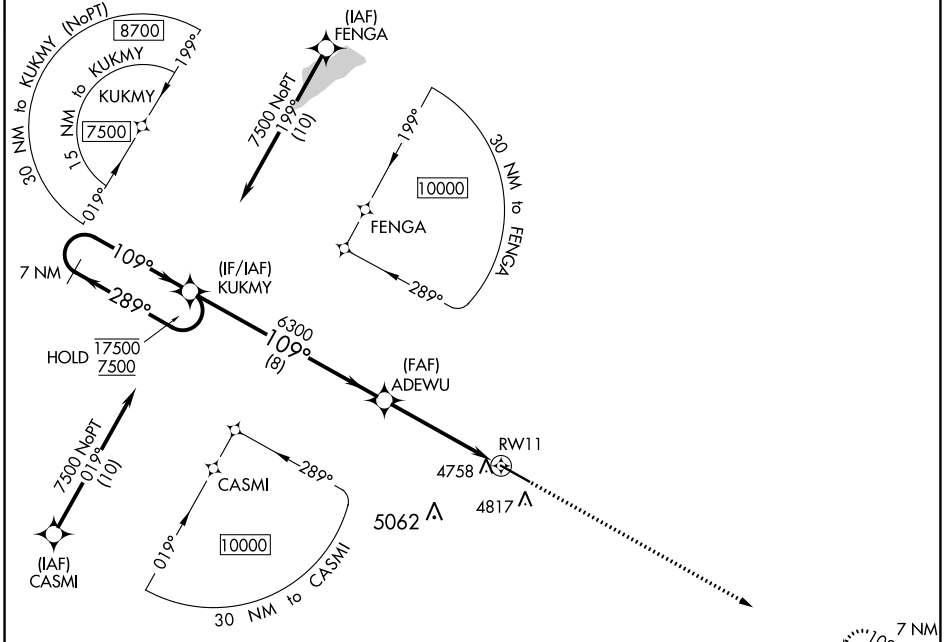

WAAS CH 82340 W11A	APP CRS 109°	Rwy Idg TDZE Apt Elev	7001 4716 4716
--	------------------------	-----------------------------	---

RNAV (GPS) RWY 11

COLORADO PLAINS RGNL (AKO)

RNP APCH ▼ Rwy 11 helicopter visibility reduction below 3/4 SM NA. ▲ For uncompensated Baro-VNAV systems, LNAV/VNAV NA below -22°C or above 54°C.	MISSED APPROACH: Climb to 7500 direct JUBOS and hold.
---	---

ASOS 135.475	DENVER CENTER 133.95 317.55	UNICOM 122.8 (CTAF) 0
------------------------	---------------------------------------	---------------------------------

ELEV 4716	TDZE 4716
-----------	-----------

CATEGORY	A	B	C	D
LPV DA		4966-1	250 (300-1)	
LNAV/VNAV DA		4966-1	250 (300-1)	
LNAV MDA		5020-1	304 (400-1)	
<input checked="" type="checkbox"/> CIRCLING	5140-1 424 (500-1)	5260-1 544 (600-1)	5420-2 704 (800-2)	5420-2 1/4 704 (800-2 1/4)

MIRL Rwy 11-29 0
REIL Rwy 11 and 29 0

SW-1, 13 JUN 2024 to 11 JUL 2024

SW-1, 13 JUN 2024 to 11 JUL 2024