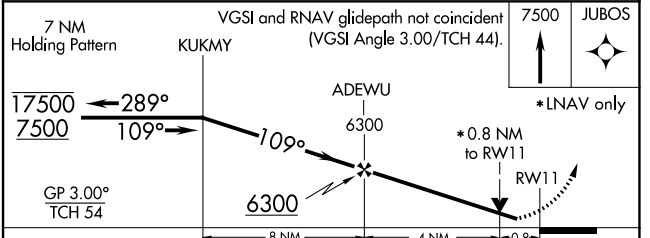

WAAS CH 82340 W11A	APP CRS 109°	Rwy Idg TDZE Apt Elev	7001 4716 4716
--	------------------------	-----------------------------	---

RNAV (GPS) RWY 11

COLORADO PLAINS RGNL (AKO)

RNP APCH ▼ Rwy 11 helicopter visibility reduction below 3/4 SM NA. ▲ For uncompensated Baro-VNAV systems, LNAV/VNAV NA below -22°C or above 54°C.	MISSED APPROACH: Climb to 7500 direct JUBOS and hold.
---	---

ASOS 135.475	DENVER CENTER 133.95 317.55	UNICOM 122.8 (CTAF) 0
------------------------	---------------------------------------	---------------------------------

ELEV 4716	TDZE 4716
-----------	-----------