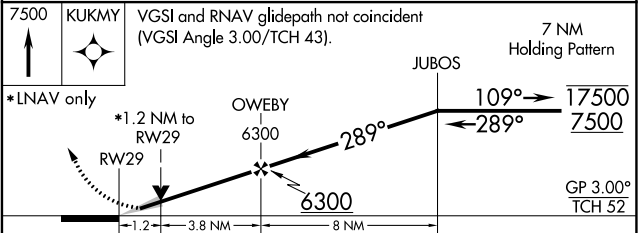

CATEGORY	A	B	C	D
LPV DA		4933-1	250 (300-1)	
LNAV/VNAV DA		4987-1	304 (300-1)	
LNAV MDA	5080-1 397 (400-1)		5080-1½ 397 (400-1½)	
CIRCLING	5140-1 424 (500-1)	5260-1 544 (600-1)	5420-2 704 (800-2)	5420-2¼ 704 (800-2¼)

SW-1, 13 JUN 2024 to 11 JUL 2024

SW-1, 13 JUN 2024 to 11 JUL 2024