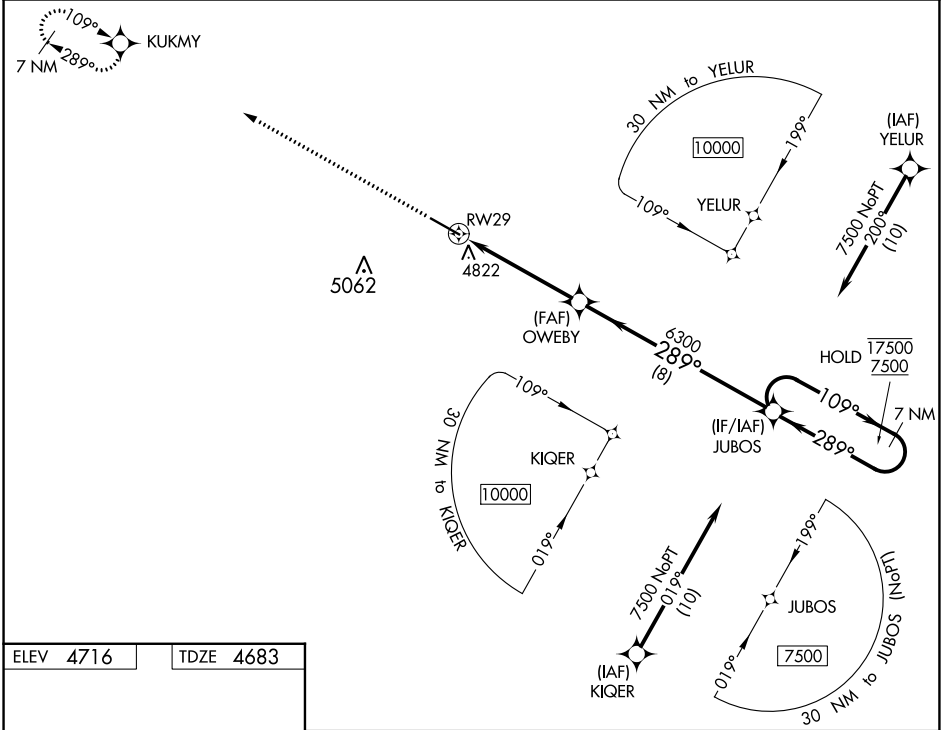

WAAS CH 45640 W29A	APP CRS 289°	Rwy Idg TDZE Apt Elev	7001 4683 4716
--	------------------------	-----------------------------	---

RNAV (GPS) RWY 29

COLORADO PLAINS RGNL (AKO)

RNP APCH.

▼ For uncompensated Baro-VNAV systems, LNAV/VNAV
▲ NA below -22°C or above 54°C.

MISSED APPROACH: Climb to 7500 to KUKMY and hold.

ASOS 135.475	DENVER CENTER 133.95 317.55	UNICOM 122.8 (CTAF)
------------------------	---------------------------------------	-------------------------------

ELEV 4716	TDZE 4683
------------------	------------------

CATEGORY	A	B	C	D
LPV DA		4933-1	250 (300-1)	
LNAV/VNAV DA		4987-1	304 (300-1)	
LNAV MDA	5080-1 397 (400-1)		5080-1½ 397 (400-1½)	
CIRCLING	5140-1 424 (500-1)	5260-1 544 (600-1)	5420-2 704 (800-2)	5420-2¼ 704 (800-2¼)

SW-1, 13 JUN 2024 to 11 JUL 2024

SW-1, 13 JUN 2024 to 11 JUL 2024