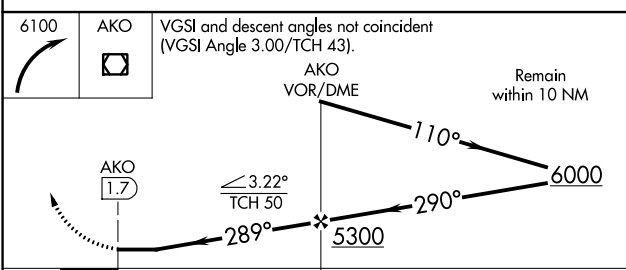

VOR/DME AKO 114.4 Chan 91	APP CRS 289°	Rwy Idg TDZE Apt Elev 7001 4683 4716

VOR RWY 29
COLORADO PLAINS RGNL (AKO)

⚠ Circling NA for Cats C and D southwest of Rwy 11-29. MISSED APPROACH: Climbing right turn to 6100 direct AKO VOR/DME and hold.

ASOS 135.475	DENVER CENTER 133.95 317.55	UNICOM 122.8 (CTAF) Ⓛ

ELEV 4716	TDZE 4683