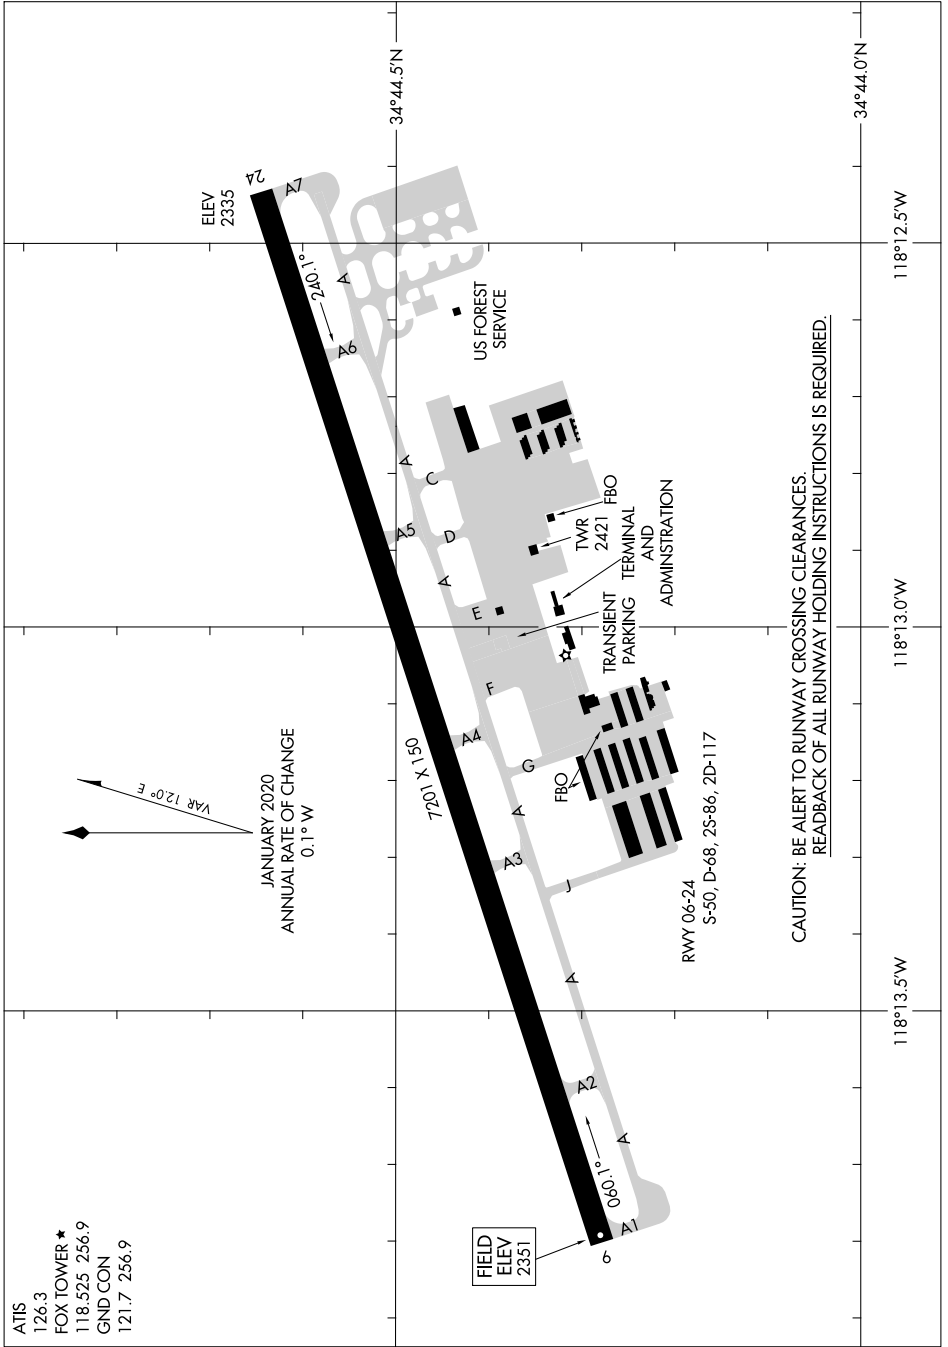

AIRPORT DIAGRAM

AL-5065 (FAA)

GENERAL WM J FOX AIRFIELD (WJF)
LANCASTER, CALIFORNIA

SW-3, 13 JUN 2024 to 11 JUL 2024

SW-3, 13 JUN 2024 to 11 JUL 2024

ATIS 126.3
 FOX TOWER ★ 118.525 256.9
 GND CON 121.7 256.9

JANUARY 2020
 ANNUAL RATE OF CHANGE
 0.1° W

AIRPORT DIAGRAM

LANCASTER, CALIFORNIA
GENERAL WM J FOX AIRFIELD (WJF)