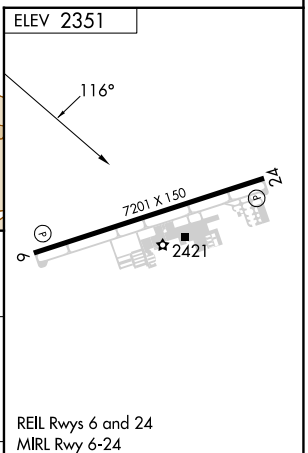

VORTAC PMD 115.55 Chan 102(Y)	APP CRS 116°	Rwy Idg TDZE Apt Elev N/A N/A 2351
---	------------------------	--

VOR-B

GENERAL WM J FOX AIRFIELD (WJF)

MISSSED APPROACH: Climb to 4500 direct PMD VORTAC and hold.

SW-3, 13 JUN 2024 to 11 JUL 2024

SW-3, 13 JUN 2024 to 11 JUL 2024

CATEGORY	A	B	C	D	FAF to MAP 2.7 NM					
CIRCLING	3320-1¼ 969 (1000-1¼)	3320-1½ 969 (1000-1½)	3320-3	969 (1000-3)	Knots	60	90	120	150	180
					Min:Sec	2:42	1:48	1:21	1:05	0:54