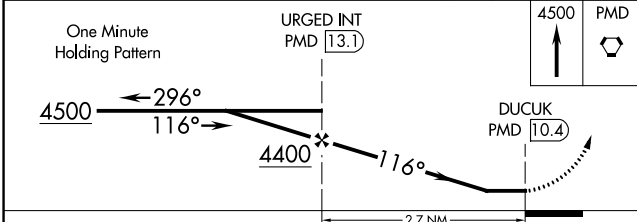

VORTAC PMD 115.55 Chan 102(Y)	APP CRS 116°	Rwy Idg TDZE Apt Elev N/A N/A 2351
---	------------------------	--

VOR-B

GENERAL WM J FOX AIRFIELD (WJF)

MISSSED APPROACH: Climb to 4500 direct PMD VORTAC and hold.

SW-3, 13 JUN 2024 to 11 JUL 2024

SW-3, 13 JUN 2024 to 11 JUL 2024

CATEGORY	A	B	C	D	FAF to MAP 2.7 NM					
CIRCLING	3320-1¼ 969 (1000-1¼)	3320-1½ 969 (1000-1½)	3320-3	969 (1000-3)	Knots	60	90	120	150	180
					Min:Sec	2:42	1:48	1:21	1:05	0:54