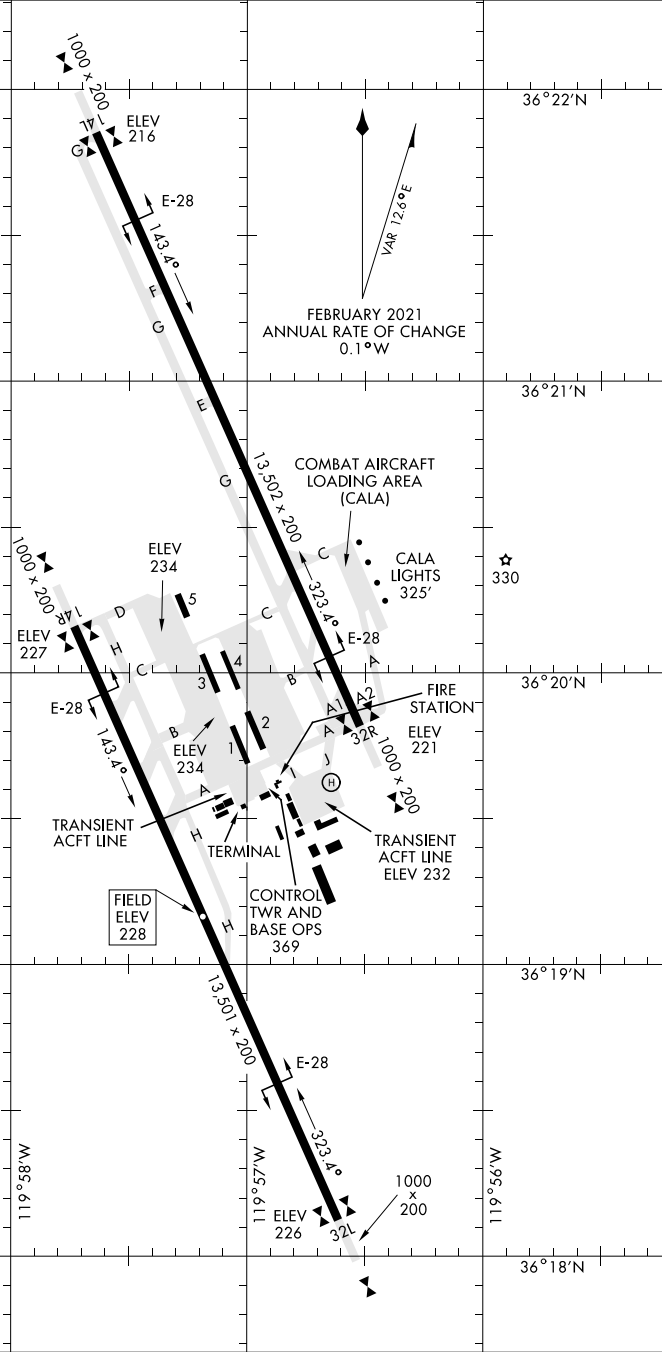

AIRPORT DIAGRAM

AL-5067 [USN]

LEMOORE NAS (REEVES FIELD) (KNLC)

LEMOORE, CALIFORNIA

ATIS ★
 121.575 327.15
 LEMOORE TOWER ★
 128.3 340.2 Rwy 14L, 32L
 128.3 360.2 (Rwy 14R, 32R)
 GND CON
 121.65 305.2
 CLNC DEL
 124.1 371.9

SW-2, 13 JUN 2024 to 11 JUL 2024

SW-2, 13 JUN 2024 to 11 JUL 2024

AIRPORT DIAGRAM

LEMOORE, CALIFORNIA
LEMOORE NAS (REEVES FIELD) (KNLC)