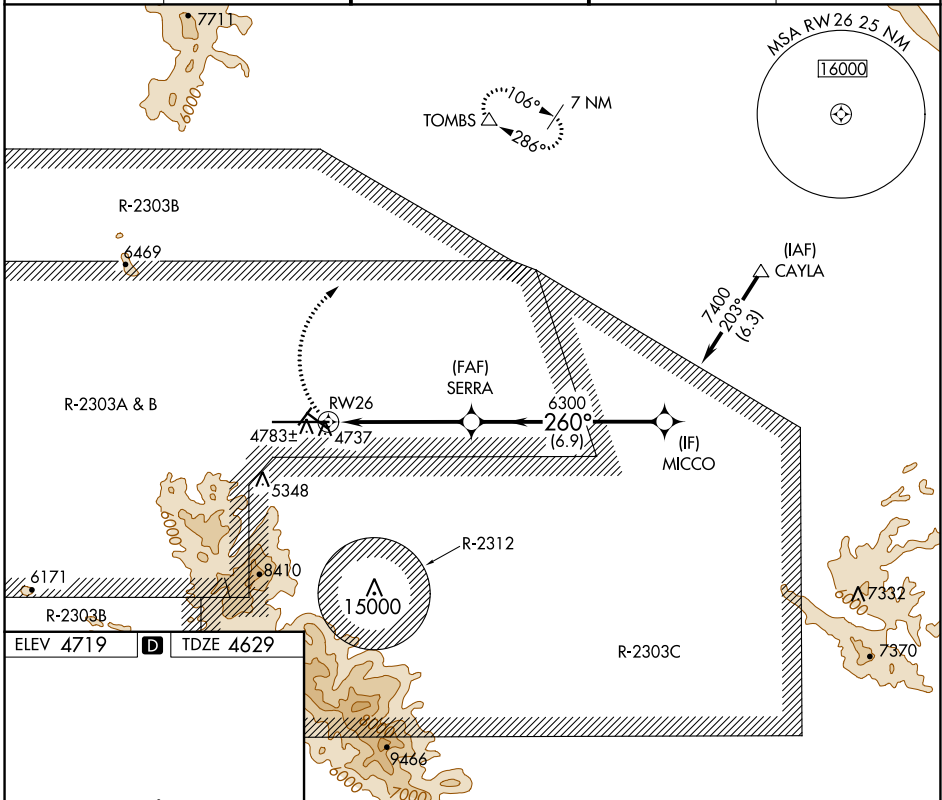

APP CRS	Rwy Idg	12001
260°	TDZE	4629
	Apt Elev	4719

RNAV (GPS) RWY 26

SIERRA VISTA MUNI-LIBBY AAF (FHU)

RNP APCH - GPS.		MISSED APPROACH: Climbing right turn to 9500 direct TOMBS and hold, continue climb-in-hold to 9500.	
Circling NA south of runways 8 and 30.			

ATIS	LIBBY AAF GCA*	LIBBY TOWER*	GND CON	UNICOM
134.75 263.025	127.05 254.25	124.95 (CTAF) 284.75	121.7 268.7	122.95

CATEGORY	A	B	C	D
INAV MDA	5040-1	411 (400-1)	5040-1¼	411 (400-1¼)
CIRCLING	5160-1 441 (500-1)	5180-1 461 (500-1)	5180-1½ 461 (500-1½)	5280-2 561 (600-2)

SW-4, 13 JUN 2024 to 11 JUL 2024

SW-4, 13 JUN 2024 to 11 JUL 2024