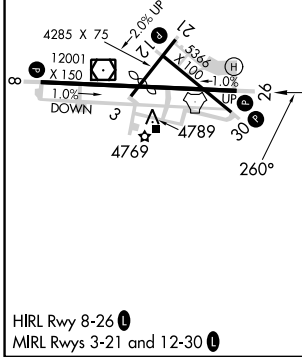

APP CRS	Rwy Idg	12001
260°	TDZE	4629
	Apt Elev	4719

RNAV (GPS) RWY 26

SIERRA VISTA MUNI-LIBBY AAF (FHU)

RNP APCH - GPS.		MISSED APPROACH: Climbing right turn to 9500 direct TOMBS and hold, continue climb-in-hold to 9500.	
Circling NA south of runways 8 and 30.			

ATIS	LIBBY AAF GCA*	LIBBY TOWER*	GND CON	UNICOM
134.75 263.025	127.05 254.25	124.95 (CTAF) 284.75	121.7 268.7	122.95

CATEGORY	A	B	C	D
INAV MDA	5040-1	411 (400-1)	5040-1¼	411 (400-1¼)
CIRCLING	5160-1 441 (500-1)	5180-1 461 (500-1)	5180-1½ 461 (500-1½)	5280-2 561 (600-2)