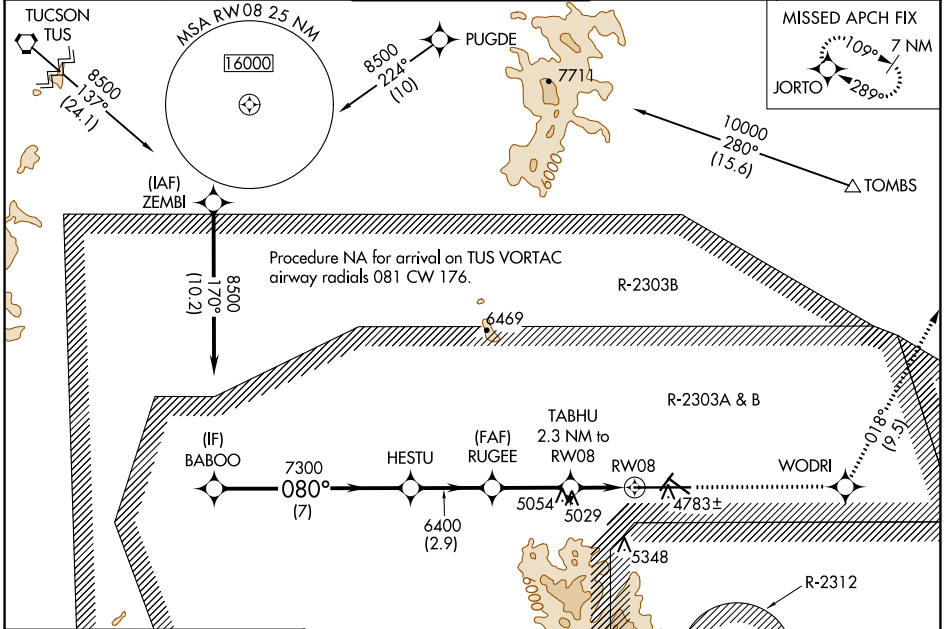

WAAS CH 82123 W08A	APP CRS 080°	Rwy Idg 12001 TDZE 4719 Apt Elev 4719
--	------------------------	--

RNAV (GPS) RWY 8

SIERRA VISTA MUNI-LIBBY AAF (FHU)

RNP APCH.		MISSED APPROACH: Climb to 9500 direct WODRI and on track 018° to JORTO and hold, continue climb-in-hold to 9500.	
<p>⚠ Circling NA south of Rwy 8-30. For uncompensated Baro-VNAV systems, LNAV/VNAV NA below -24°C or above 47°C.</p>			

ELEV 4719	D	TDZE 4719
-----------	----------	-----------

CATEGORY	A	B	C	D
LPV DA		4919-¾	200 (200-¾)	
LNAV/VNAV DA		5059-1½	340 (400-1½)	
LNAV MDA	5280-1	561 (600-1)	5280-1½	561 (600-1½)
CIRCLING	5280-1	561 (600-1)	5280-1½	5280-2 561 (600-2)

SW-4, 13 JUN 2024 to 11 JUL 2024

SW-4, 13 JUN 2024 to 11 JUL 2024