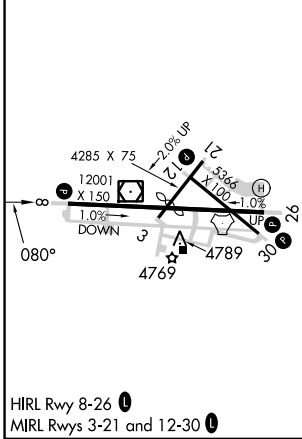

WAAS CH 82123 W08A	APP CRS 080°	Rwy Idg 12001 TDZE 4719 Apt Elev 4719
--	------------------------	--

RNAV (GPS) RWY 8

SIERRA VISTA MUNI-LIBBY AAF (FHU)

RNP APCH.		MISSED APPROACH: Climb to 9500 direct WODRI and on track 018° to JORTO and hold, continue climb-in-hold to 9500.	
<p>⚠ Circling NA south of Rwy 8-30. For uncompensated Baro-VNAV systems, LNAV/VNAV NA below -24°C or above 47°C.</p>			

ELEV 4719	D	TDZE 4719
-----------	----------	-----------

CATEGORY	A	B	C	D
LPV DA		4919-¾	200 (200-¾)	
LNAV/VNAV DA		5059-1½	340 (400-1½)	
LNAV MDA	5280-1	561 (600-1)	5280-1½	561 (600-1½)
CIRCLING	5280-1	561 (600-1)	5280-1½	5280-2 561 (600-2)