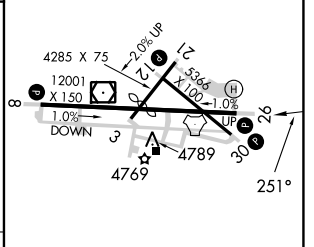

TACAN ARH Chan 53 (111.6)	APP CRS 251°	Rwy Idg 12001 TDZE 4629 Apt Elev 4719
---	------------------------	--

TACAN RWY 26

SIERRA VISTA MUNI-LIBBY AAF (FHU)

<p>Circling NA south of Rws 8 and 30.</p>	<p>MISSED APPROACH: Climb to 5300 then climbing right turn to 9500 on ARH R-018 to TOMBS INT/DUG 36 DME and hold.</p>
---	---

CATEGORY	A	B	C	D	E
S-26	5100-1 471 (400-1)	471 (400-1)	5100-1¼ 471 (400-1¼)	5100-1½ 471 (400-1½)	5100-1¾ 471 (400-1¾)
CIRCLING	5160-1 441 (500-1)	5180-1 461 (500-1)	5180-1½ 461 (500-1½)	5280-2	561 (600-2)