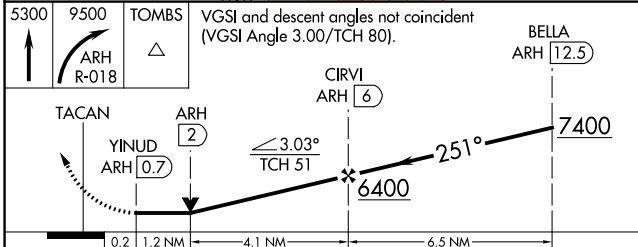

TACAN ARH Chan 53 (111.6)	APP CRS 251°	Rwy Idg 12001 TDZE 4629 Apt Elev 4719

TACAN RWY 26

SIERRA VISTA MUNI-LIBBY AAF (FHU)

Circling NA south of Rws 8 and 30.	MISSED APPROACH: Climb to 5300 then climbing right turn to 9500 on ARH R-018 to TOMBS INT/DUG 36 DME and hold.

ATIS 134.75 263.025	LIBBY AAF GCA★ 127.05 254.25	LIBBY TOWER★ 124.95 (CTAF) 284.75	GND CON 121.7 268.7	UNICOM 122.95

CATEGORY	A	B	C	D	E
S-26	5100-1 471 (400-1)	471 (400-1)	5100-1¼ 471 (400-1¼)	5100-1½ 471 (400-1½)	5100-1¾ 471 (400-1¾)
CIRCLING	5160-1 441 (500-1)	5180-1 461 (500-1)	5180-1½ 461 (500-1½)	5280-2	561 (600-2)

ELEV 4719	D	TDZE 4629

HIRL Rwy 8-26
MIRL Rws 3-21 and 12-30

SW-4, 13 JUN 2024 to 11 JUL 2024

SW-4, 13 JUN 2024 to 11 JUL 2024