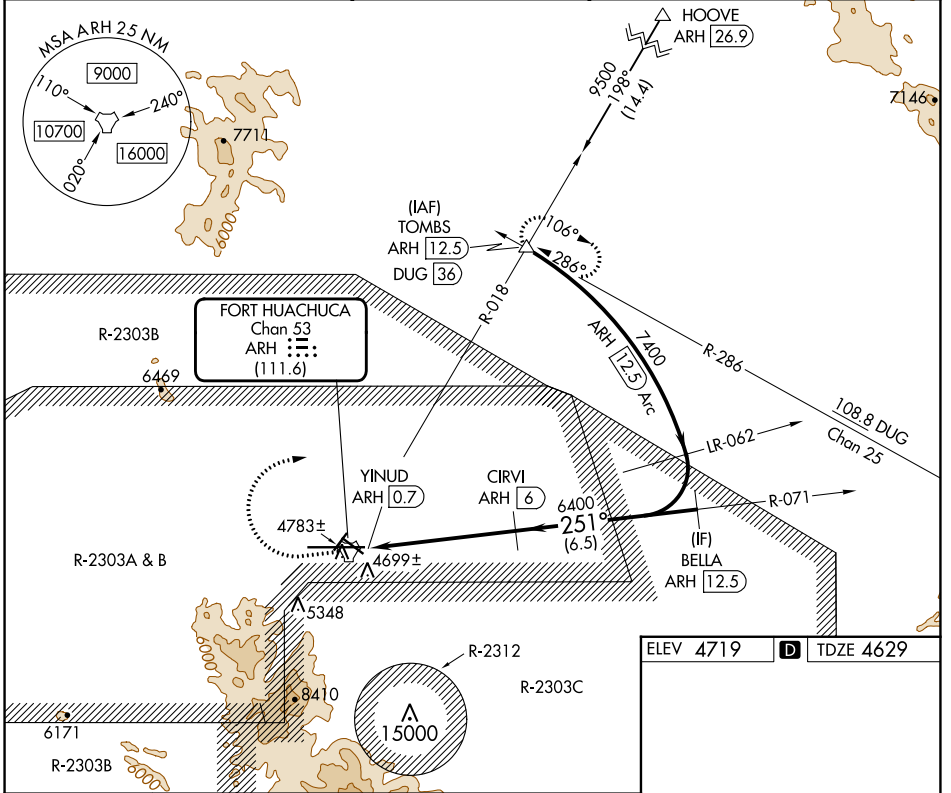

TACAN ARH Chan 53 (111.6)	APP CRS 251°	Rwy Idg 12001 TDZE 4629 Apt Elev 4719
---	------------------------	--

TACAN RWY 26

SIERRA VISTA MUNI-LIBBY AAF (FHU)

<p>Circling NA south of Rws 8 and 30.</p>	<p>MISSED APPROACH: Climb to 5300 then climbing right turn to 9500 on ARH R-018 to TOMBS INT/DUG 36 DME and hold.</p>
---	---

<p>ATIS 134.75 263.025</p>	<p>LIBBY AAF GCA★ 127.05 254.25</p>	<p>LIBBY TOWER★ 124.95 (CTAF) 284.75</p>	<p>GND CON 121.7 268.7</p>	<p>UNICOM 122.95</p>
---------------------------------------	--	---	---------------------------------------	---------------------------------

CATEGORY	A	B	C	D	E
S-26	5100-1 471 (400-1)	471 (400-1)	5100-1¼ 471 (400-1¼)	5100-1½ 471 (400-1½)	5100-1¾ 471 (400-1¾)
CIRCLING	5160-1 441 (500-1)	5180-1 461 (500-1)	5180-1½ 461 (500-1½)	5280-2	561 (600-2)

ELEV 4719	D	TDZE 4629
-----------	---	-----------

HIRL Rwy 8-26
MIRL Rws 3-21 and 12-30

SW-4, 13 JUN 2024 to 11 JUL 2024

SW-4, 13 JUN 2024 to 11 JUL 2024