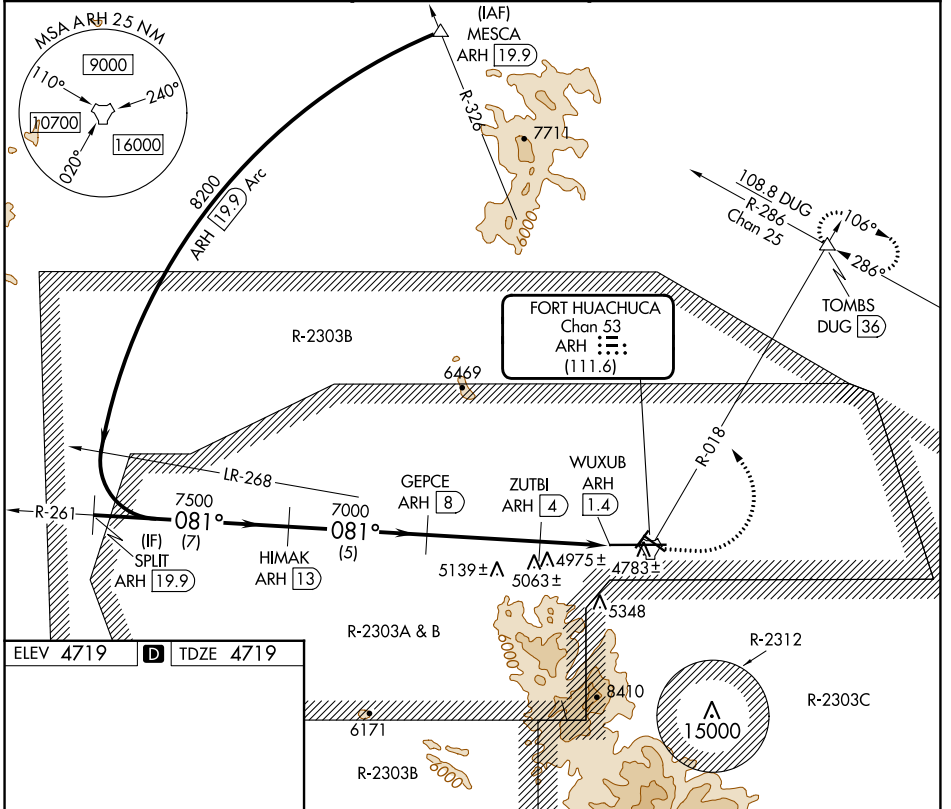

TACAN ARH Chan 53 (111.6)	APP CRS 081°	Rwy ldg TDZE Apt Elev 12001 4719 4719
--	------------------------	---

TACAN RWY 8

SIERRA VISTA MUNI-LIBBY AAF (FHU)

⚠ Circling NA south of Rws 8 and 30.

⚠ MISSED APPROACH: Climb to 5500 then climbing left turn to 9500 on ARH R-018 to TOMBS INT/DUG 36 DME and hold.

ELEV 4719	TDZE 4719
-----------	-----------

HIRL Rwy 8-26
MIRL Rws 3-21 and 12-30

5500	9500	TOMBS
↑	ARH R-018	△
8200	7500	7000
7 NM	5 NM	4 NM
2.6 NM	TACAN	

CATEGORY	A	B	C	D	E
S-8	5260-1 541 (600-1)	5260-1½ 541 (600-1½)	5260-1¾ 541 (600-1¾)	5260-2 541 (600-2)	5260-2 541 (600-2)
CIRCLING	5260-1 541 (600-1)	5260-1½ 541 (600-1½)	5280-2 561 (600-2)		

SW-4, 13 JUN 2024 to 11 JUL 2024

SW-4, 13 JUN 2024 to 11 JUL 2024