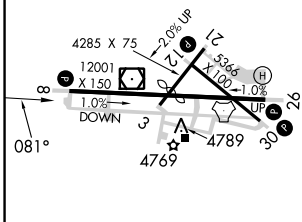

TACAN ARH Chan 53 (111.6)	APP CRS 081°	Rwy ldg TDZE Apt Elev 12001 4719 4719
--	------------------------	---

TACAN RWY 8

SIERRA VISTA MUNI-LIBBY AAF (FHU)

⚠ Circling NA south of Rws 8 and 30.

⚠ MISSED APPROACH: Climb to 5500 then climbing left turn to 9500 on ARH R-018 to TOMBS INT/DUG 36 DME and hold.

ELEV 4719	TDZE 4719
-----------	-----------

HIRL Rwy 8-26
MIRL Rws 3-21 and 12-30

5500	9500	TOMBS
↑	ARH R-018	△
8200	7500	7000
7 NM	5 NM	4 NM
2.6 NM	TACAN	

CATEGORY	A	B	C	D	E
S-8	5260-1 541 (600-1)	5260-1½ 541 (600-1½)	5260-1¾ 541 (600-1¾)	5260-2 541 (600-2)	5260-2 541 (600-2)
CIRCLING	5260-1 541 (600-1)	5260-1½ 541 (600-1½)	5280-2 561 (600-2)		