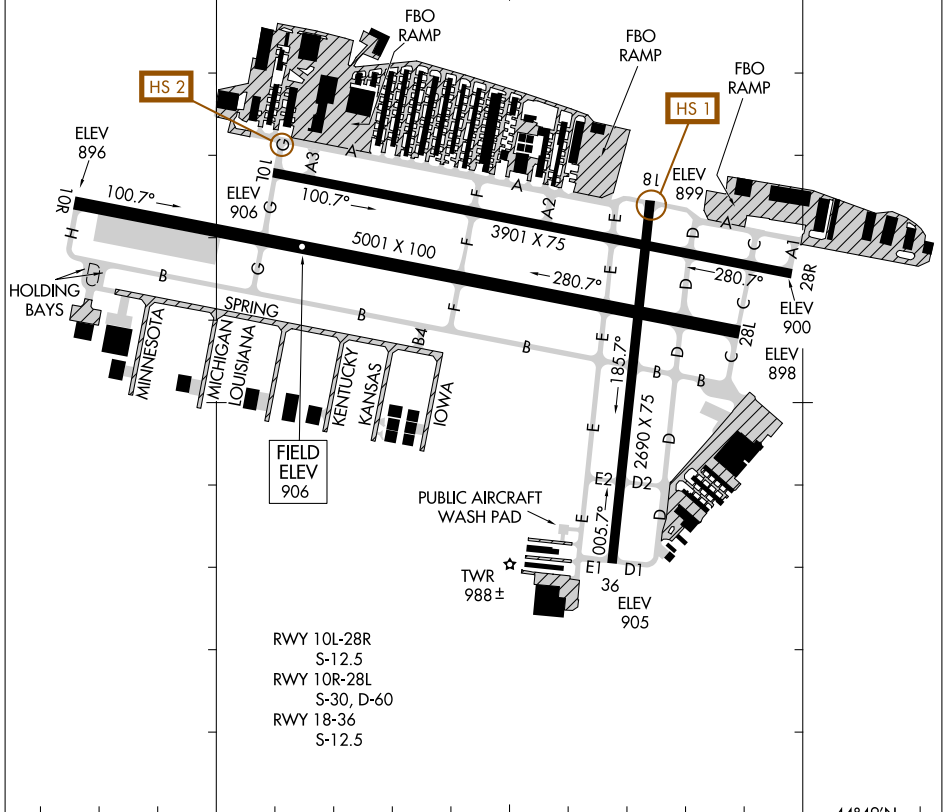

24081

AIRPORT DIAGRAM

AL-5094 (FAA)

FLYING CLOUD (FCM)
MINNEAPOLIS, MINNESOTA

ATIS
124.9
FLYING CLOUD TOWER ★
119.15
GND CON
121.7
CLNC DEL
121.7 (When Tower Closed)

44°50'N

NC-1, 13 JUN 2024 to 11 JUL 2024

NC-1, 13 JUN 2024 to 11 JUL 2024

44°49'N

CAUTION: BE ALERT TO RUNWAY CROSSING CLEARANCES.
READBACK OF ALL RUNWAY HOLDING INSTRUCTIONS IS REQUIRED.

93°28'W

93°27'W

AIRPORT DIAGRAM

24081

MINNEAPOLIS, MINNESOTA
FLYING CLOUD (FCM)