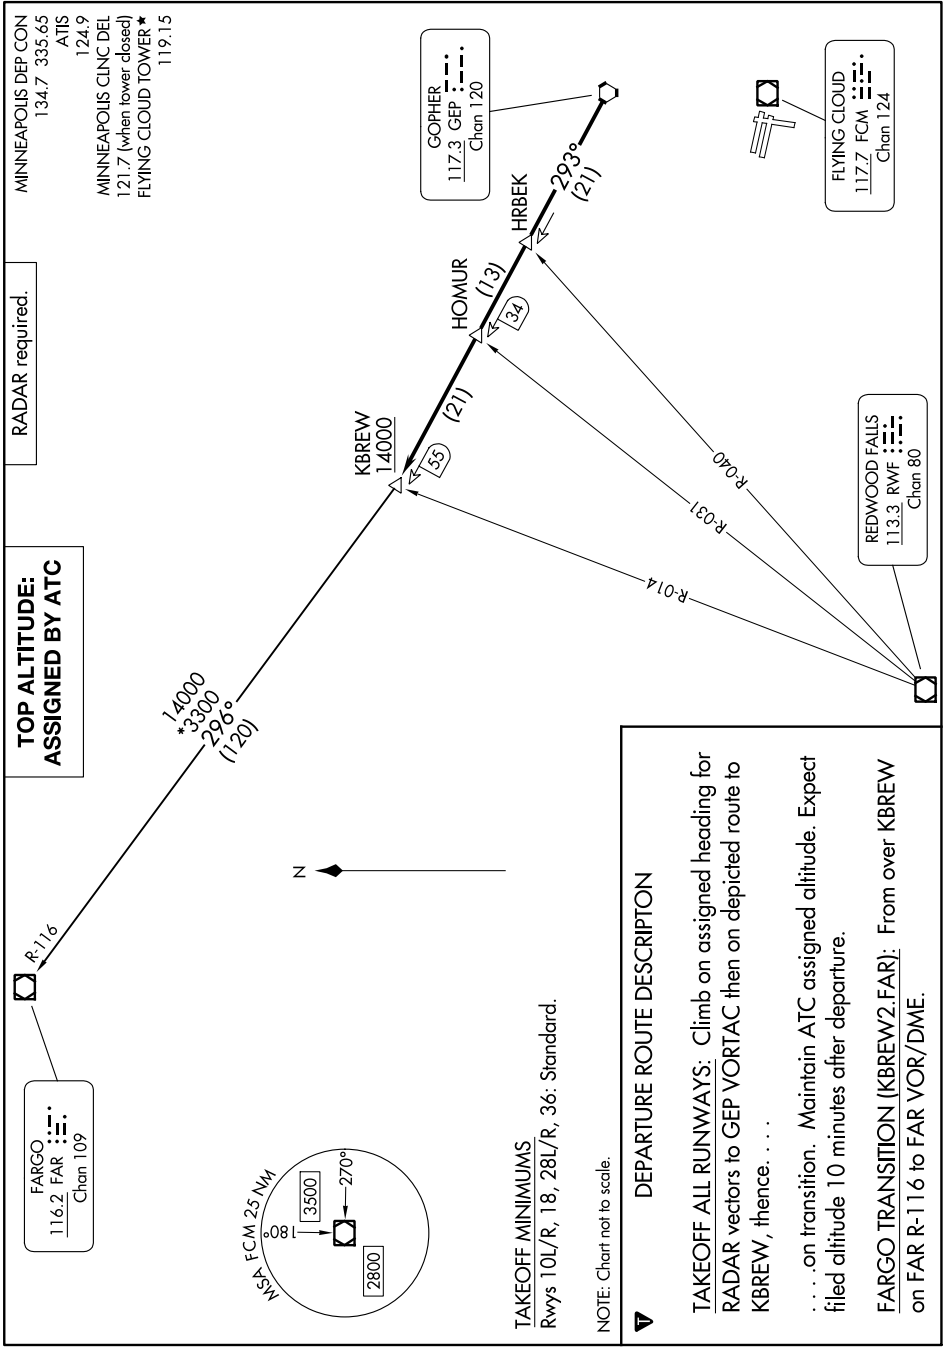

(KBREW2.KBREW) 24137

KBREW TWO DEPARTURE

AL-5094 (FAA)

FLYING CLOUD (FCM)
MINNEAPOLIS, MINNESOTA

NC-1, 13 JUN 2024 to 11 JUL 2024

NC-1, 13 JUN 2024 to 11 JUL 2024

KBREW TWO DEPARTURE

(KBREW2.KBREW) 16MAY24

MINNEAPOLIS, MINNESOTA
FLYING CLOUD (FCM)