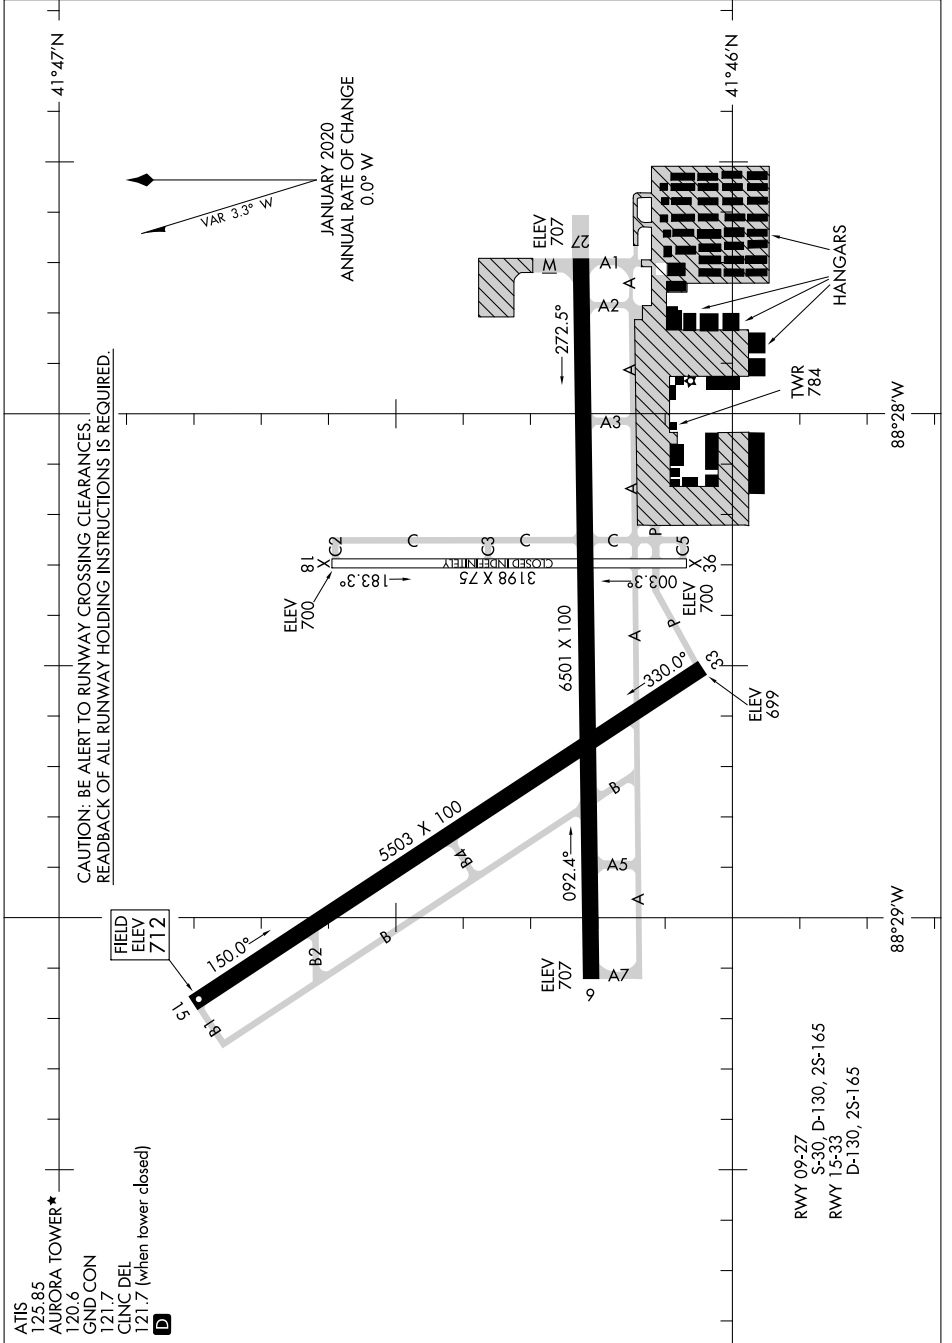

AIRPORT DIAGRAM

AL-5103 (FAA)

AURORA MUNI (ARR)
CHICAGO/AURORA, ILLINOIS

EC-3, 13 JUN 2024 to 11 JUL 2024

EC-3, 13 JUN 2024 to 11 JUL 2024

CAUTION: BE ALERT TO RUNWAY CROSSING CLEARANCES.
REARBACK OF ALL RUNWAY HOLDING INSTRUCTIONS IS REQUIRED.

AIRPORT DIAGRAM

CHICAGO/AURORA, ILLINOIS
AURORA MUNI (ARR)